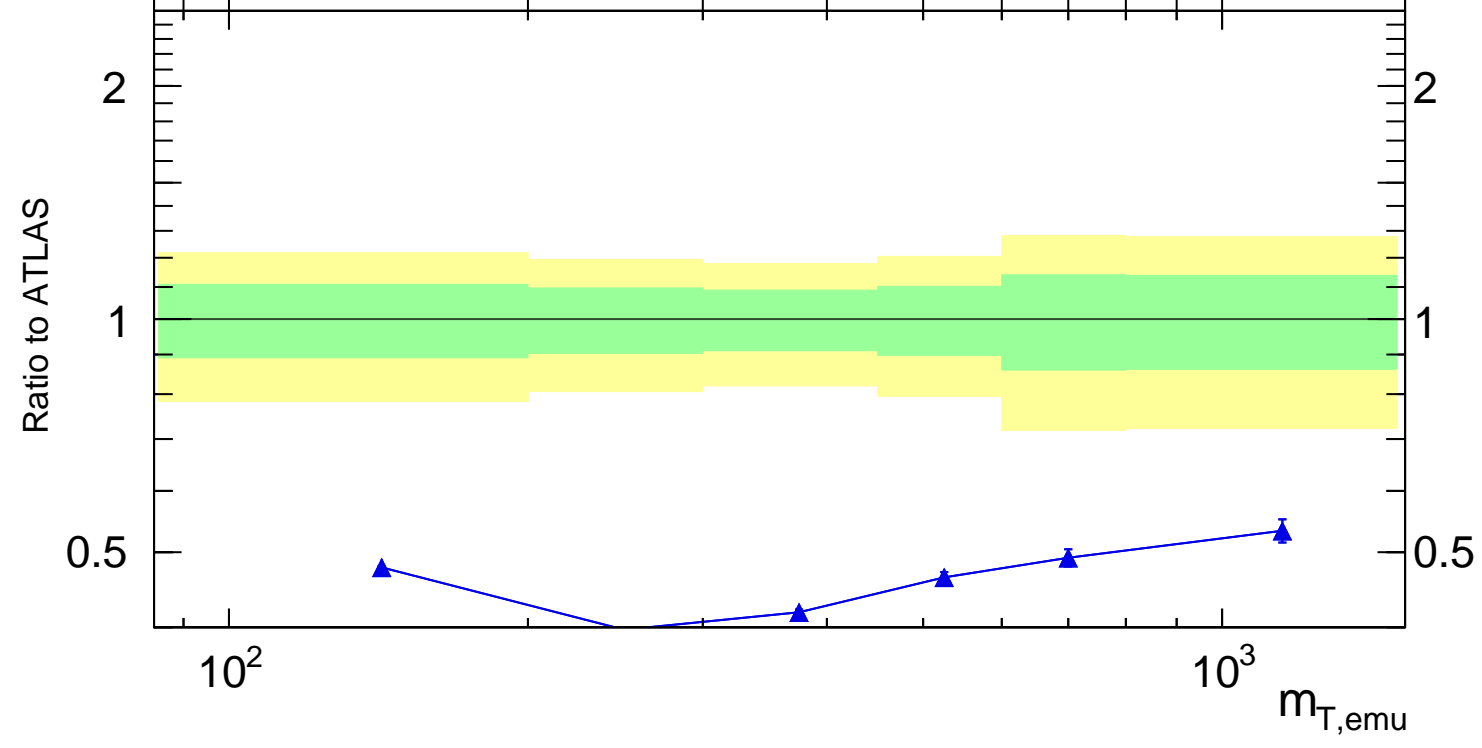

13000 GeV pp

WW

m_T (dilepton+miss) (ATLAS WW+jets, b veto)

ATLAS_2021_I1852328

Rivet 3.1.10, 3.2M events
mcplots.cern.ch [arXiv:1306.3436]