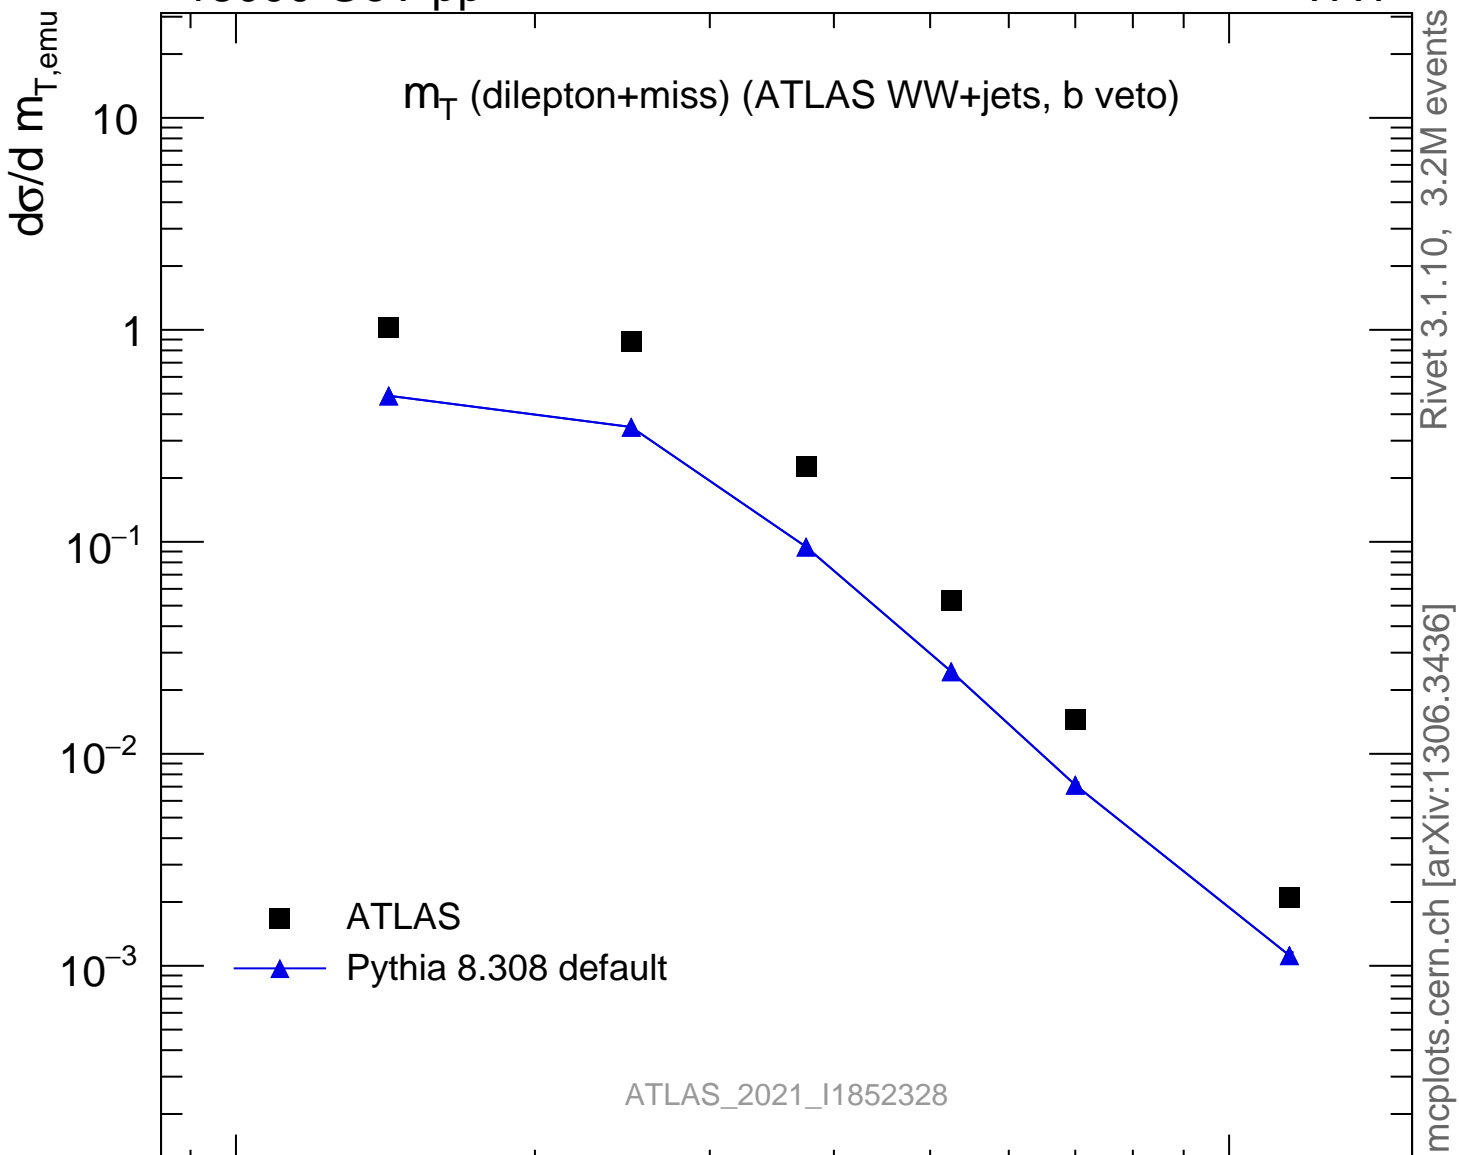

13000 GeV pp

WW

m_T (dilepton+miss) (ATLAS WW+jets, b veto)

ATLAS_2021_I1852328

Rivet 3.1.10, 3.2M events
mcplots.cern.ch [arXiv:1306.3436]