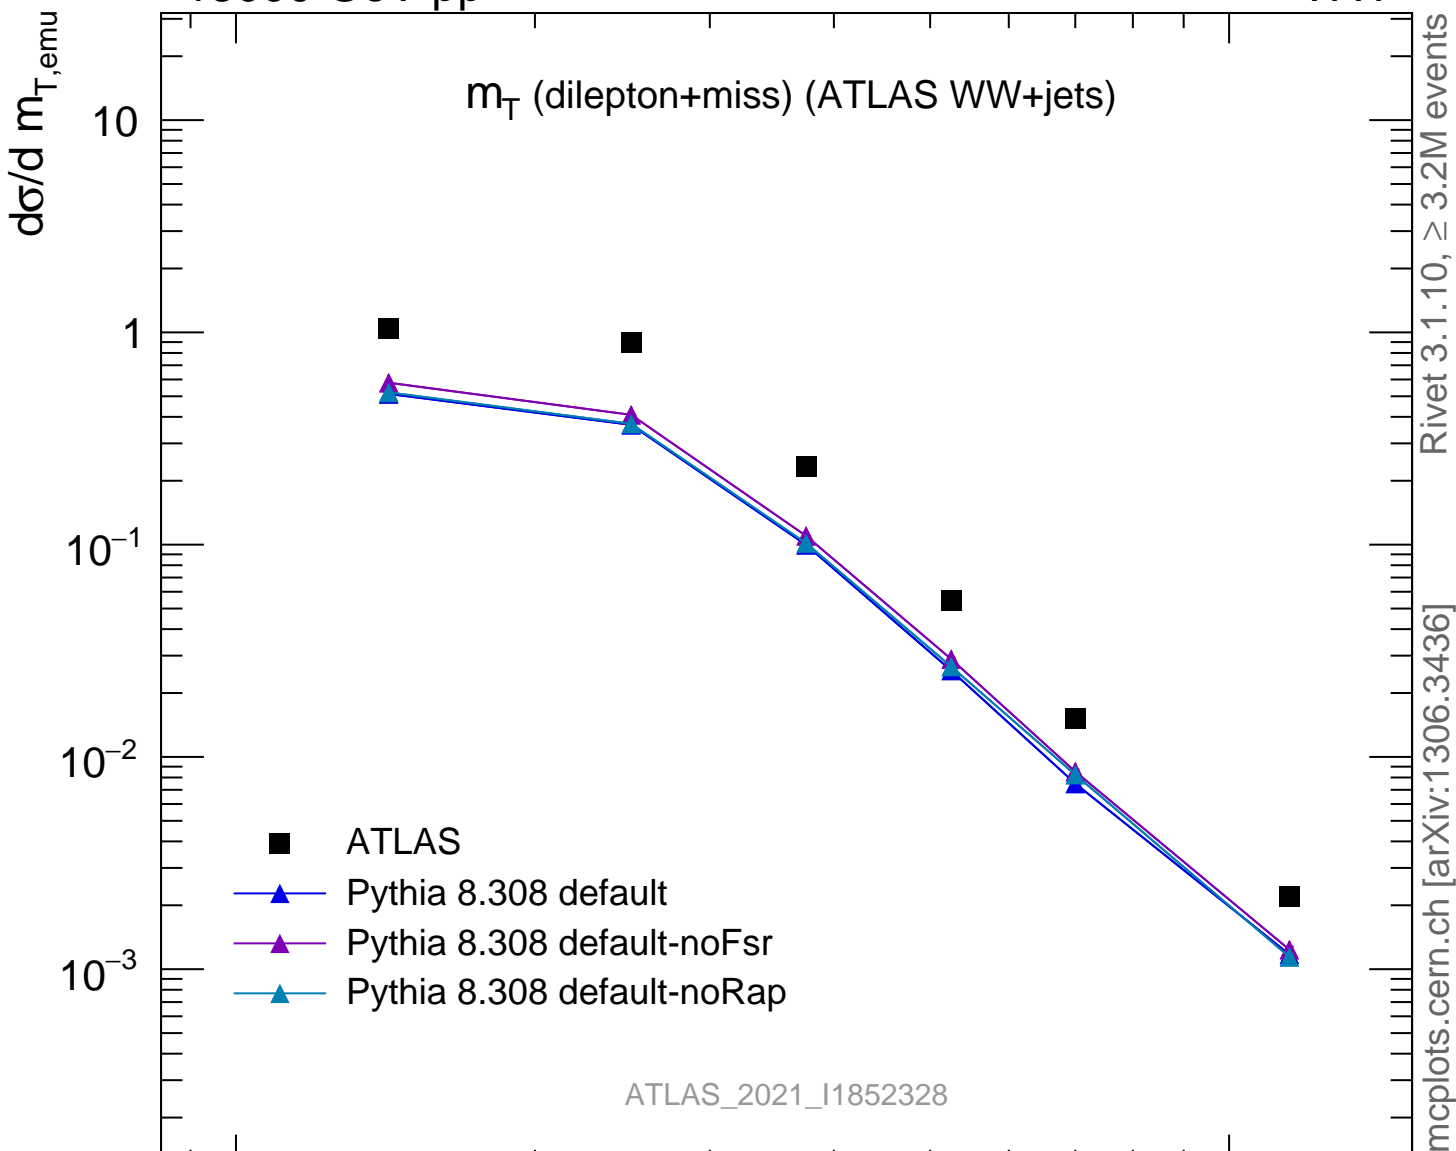

m_T (dilepton+miss) (ATLAS WW+jets)Rivet 3.1.10, $\geq 3.2M$ events

mcplots.cern.ch [arXiv:1306.3436]

ATLAS_2021_I1852328