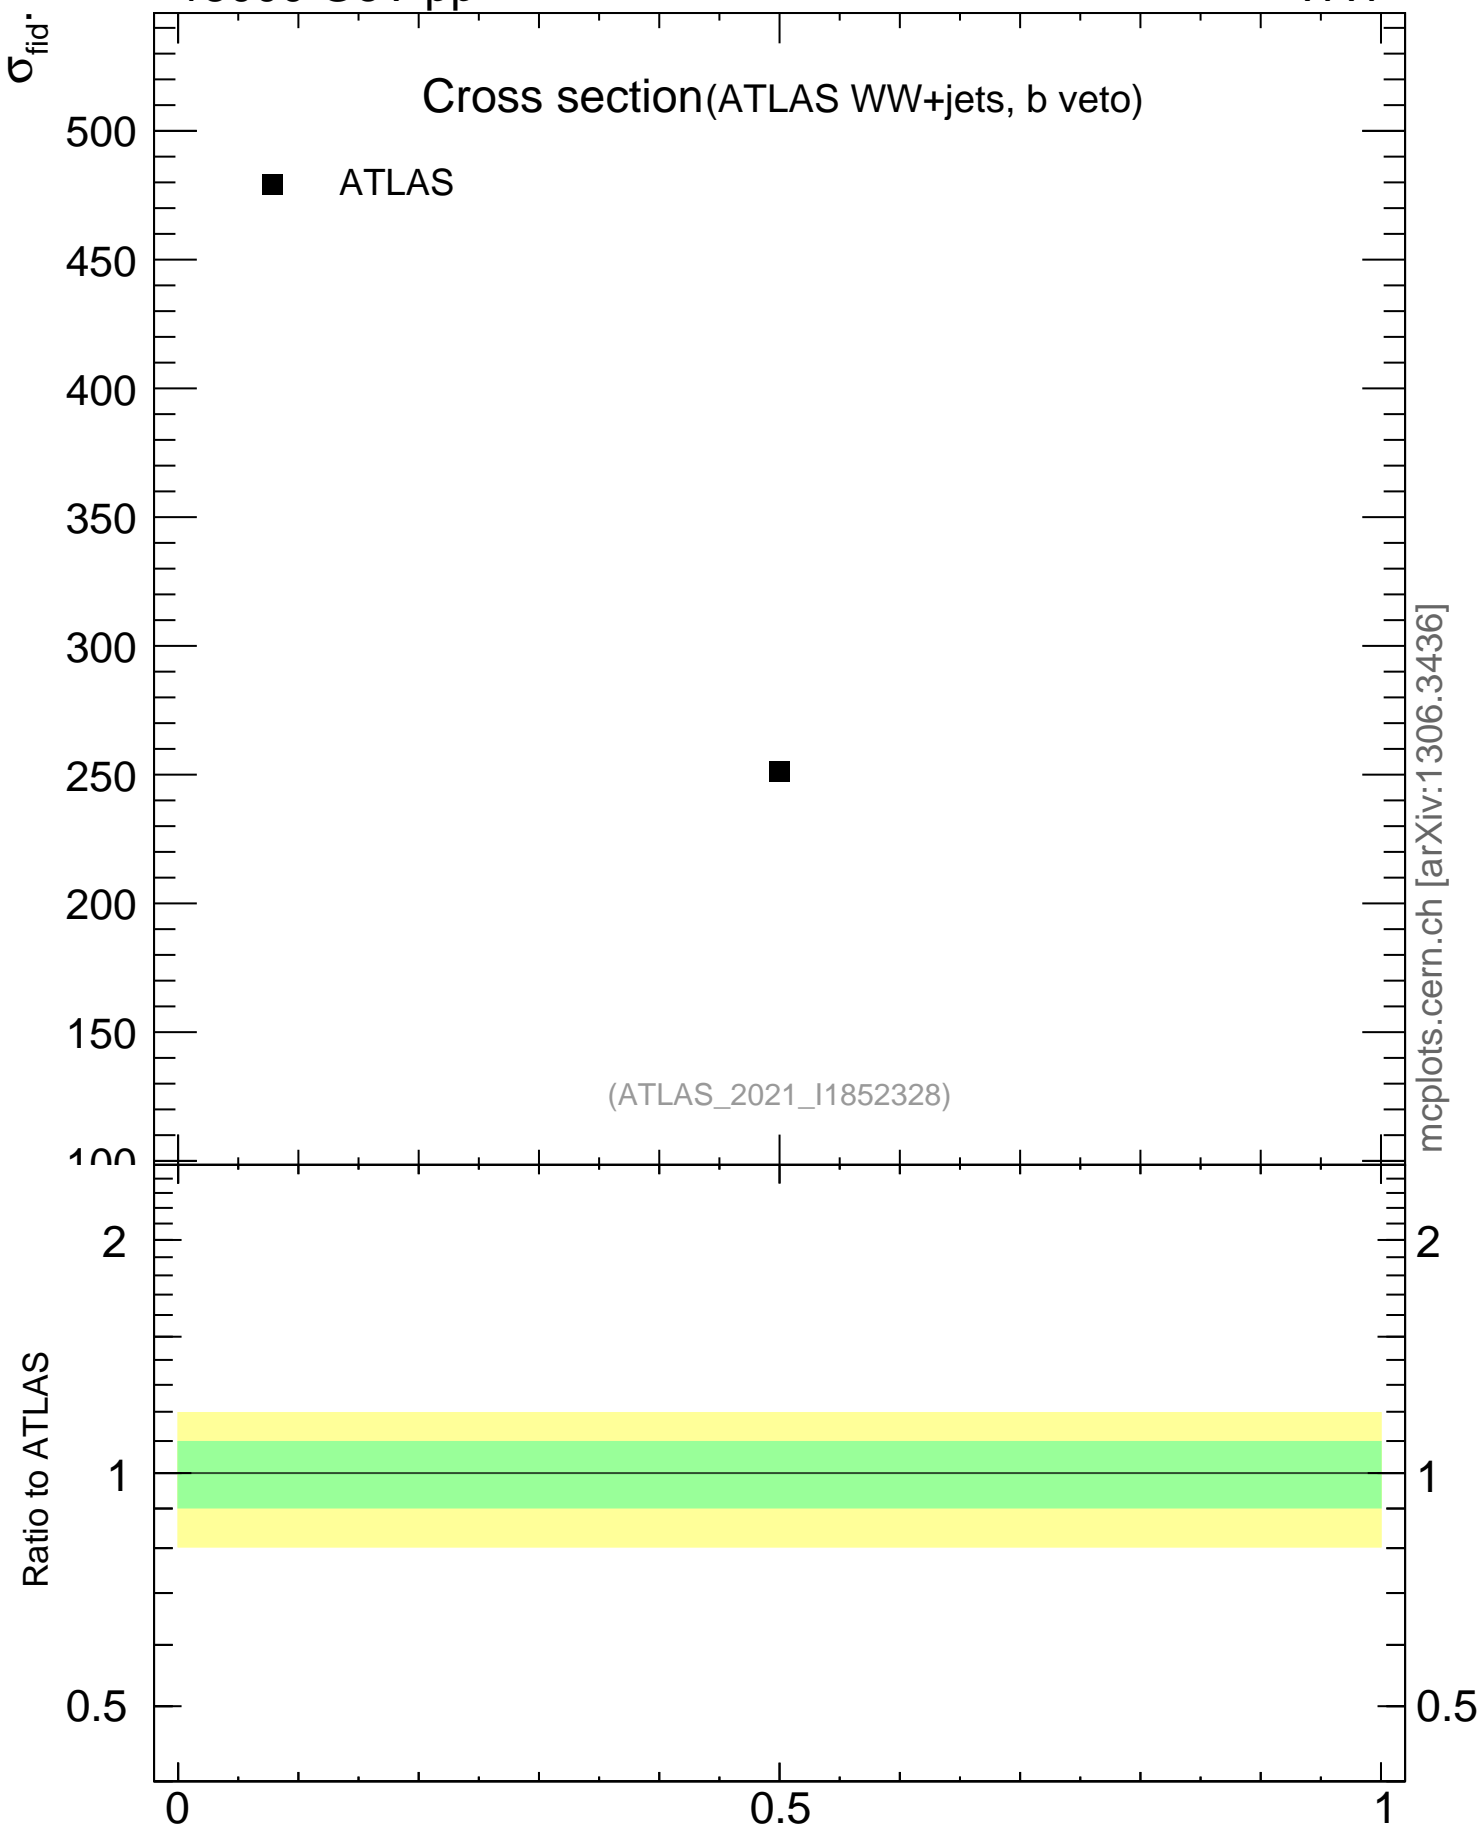

13000 GeV pp

WW

Cross section(ATLAS WW+jets, b veto)

■ ATLAS

(ATLAS\_2021\_I1852328)

mcplots.cern.ch [arXiv:1306.3436]