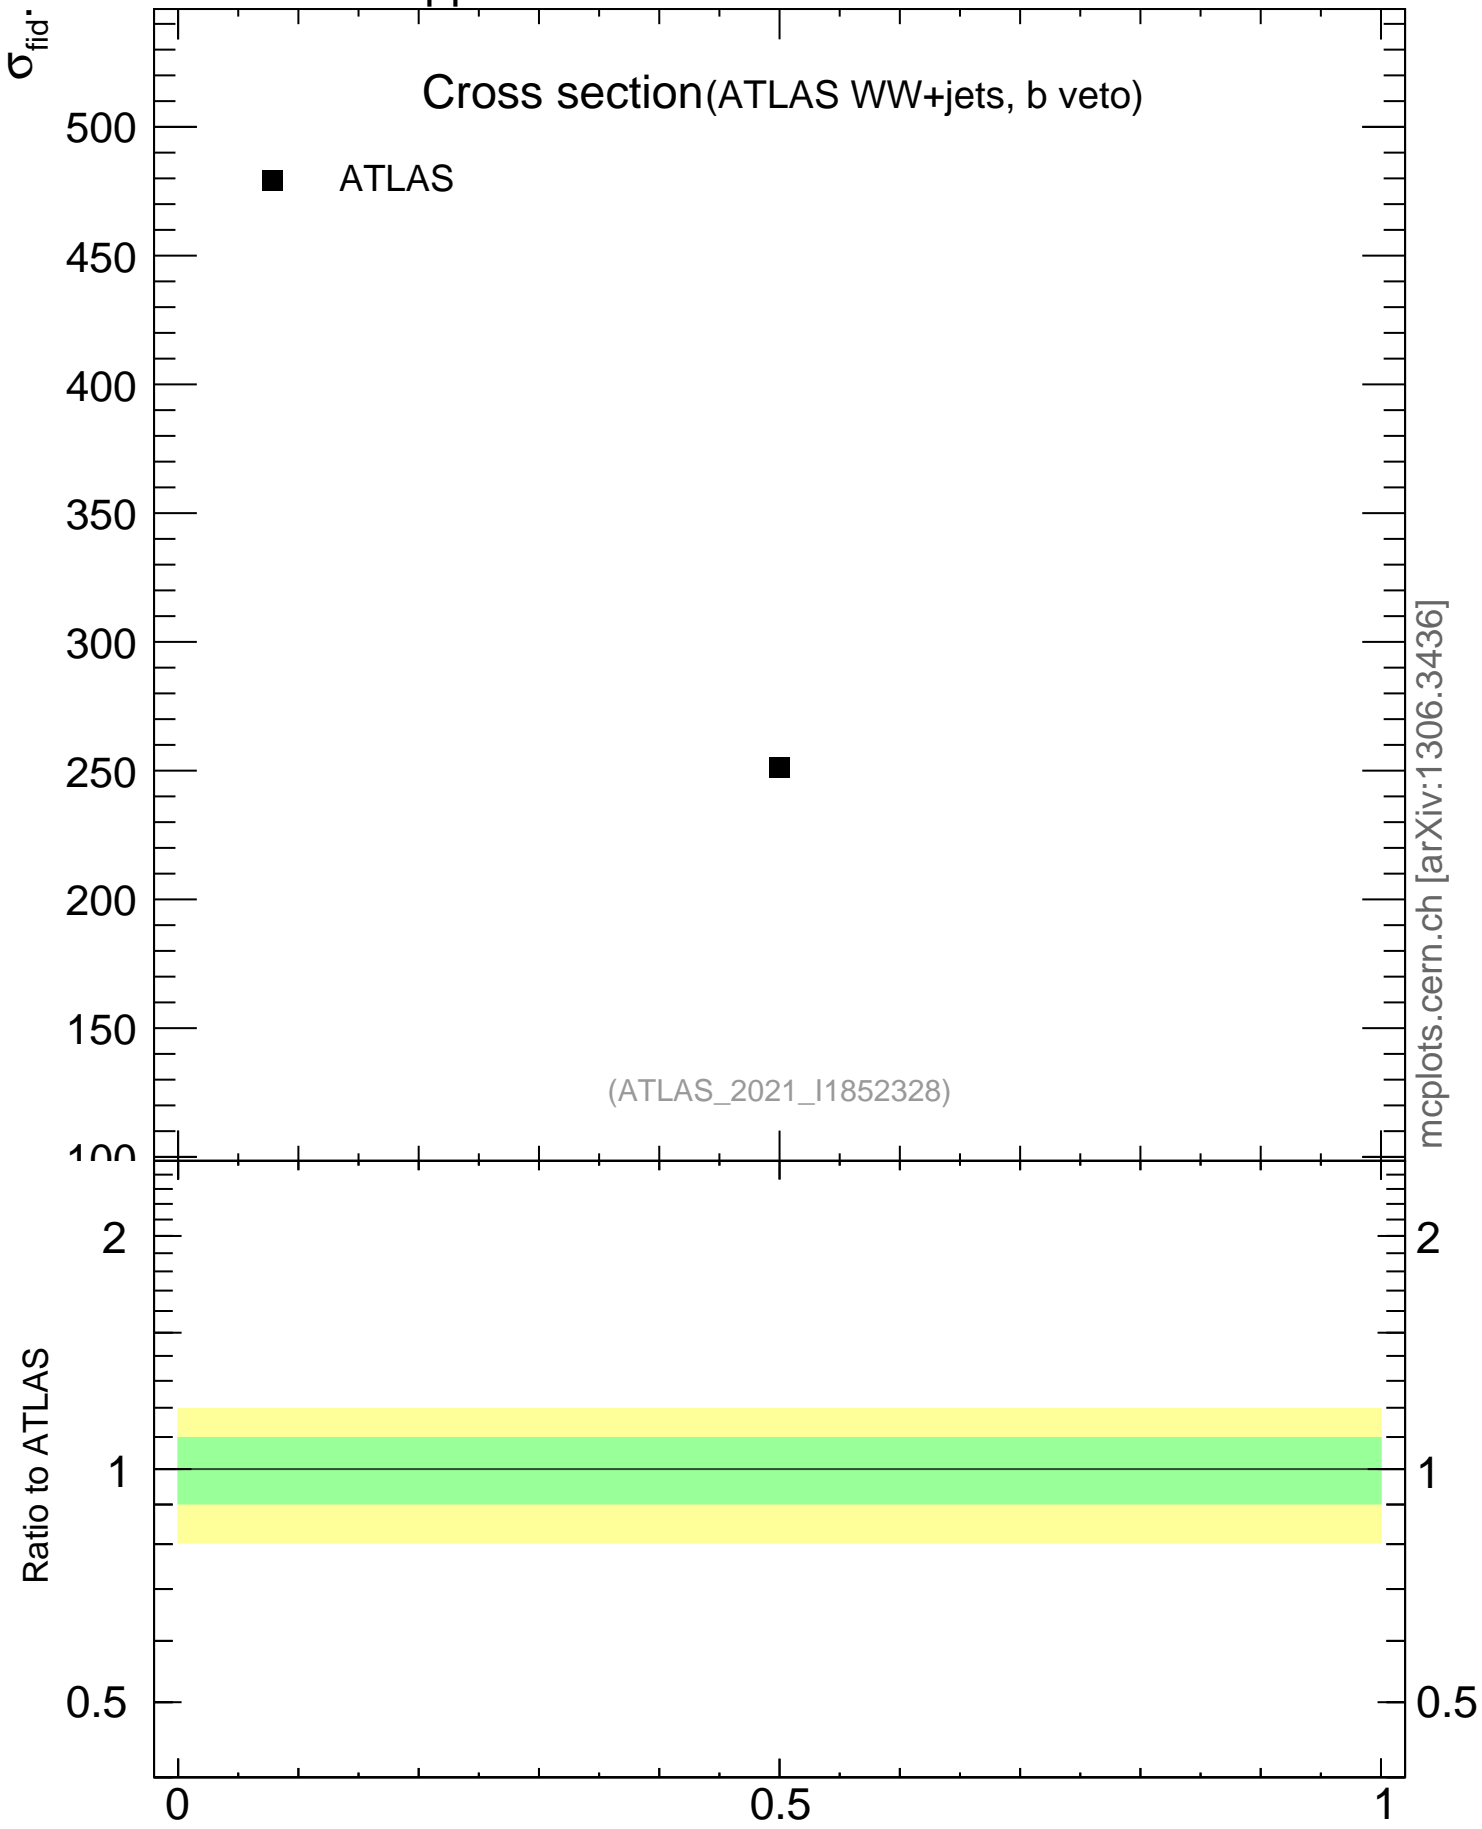

13000 GeV pp

WW

Cross section(ATLAS WW+jets, b veto)

■ ATLAS

(ATLAS\_2021\_I1852328)

mcplots.cern.ch [arXiv:1306.3436]