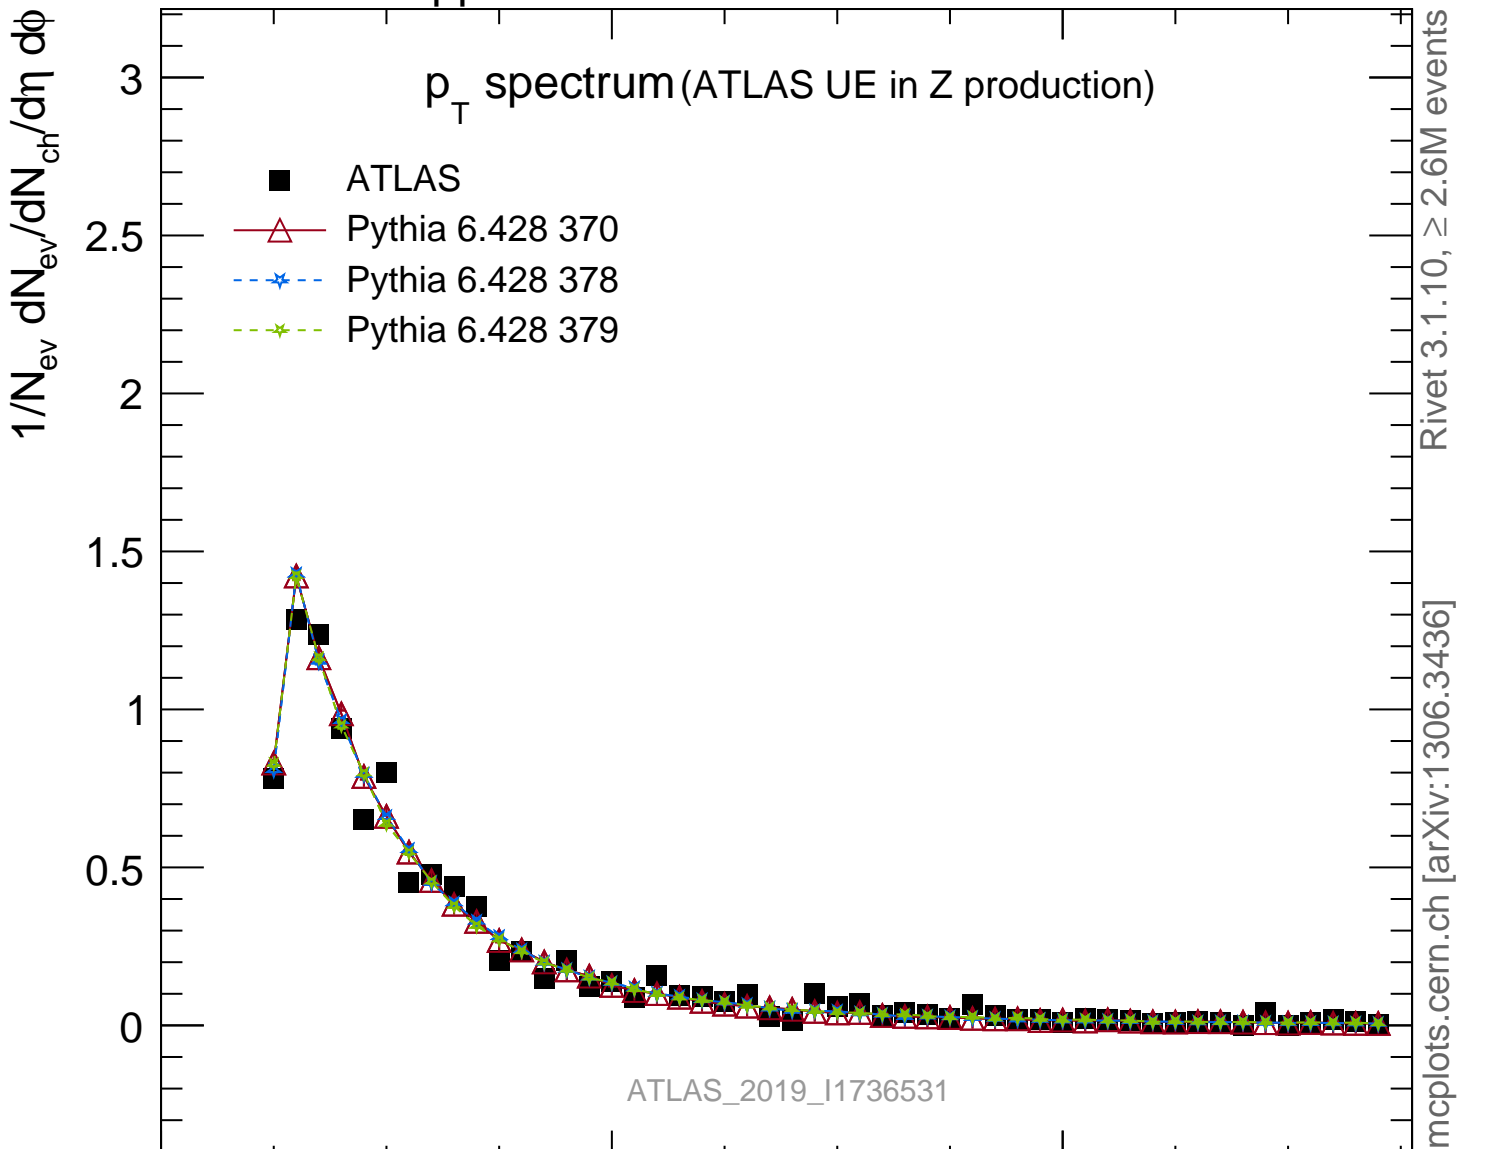

13000 GeV pp

Z+Jet

 p_T spectrum (ATLAS UE in Z production)

Rivet 3.1.10, ≥ 2.6M events

mcplots.cern.ch [arXiv:1306.3436]