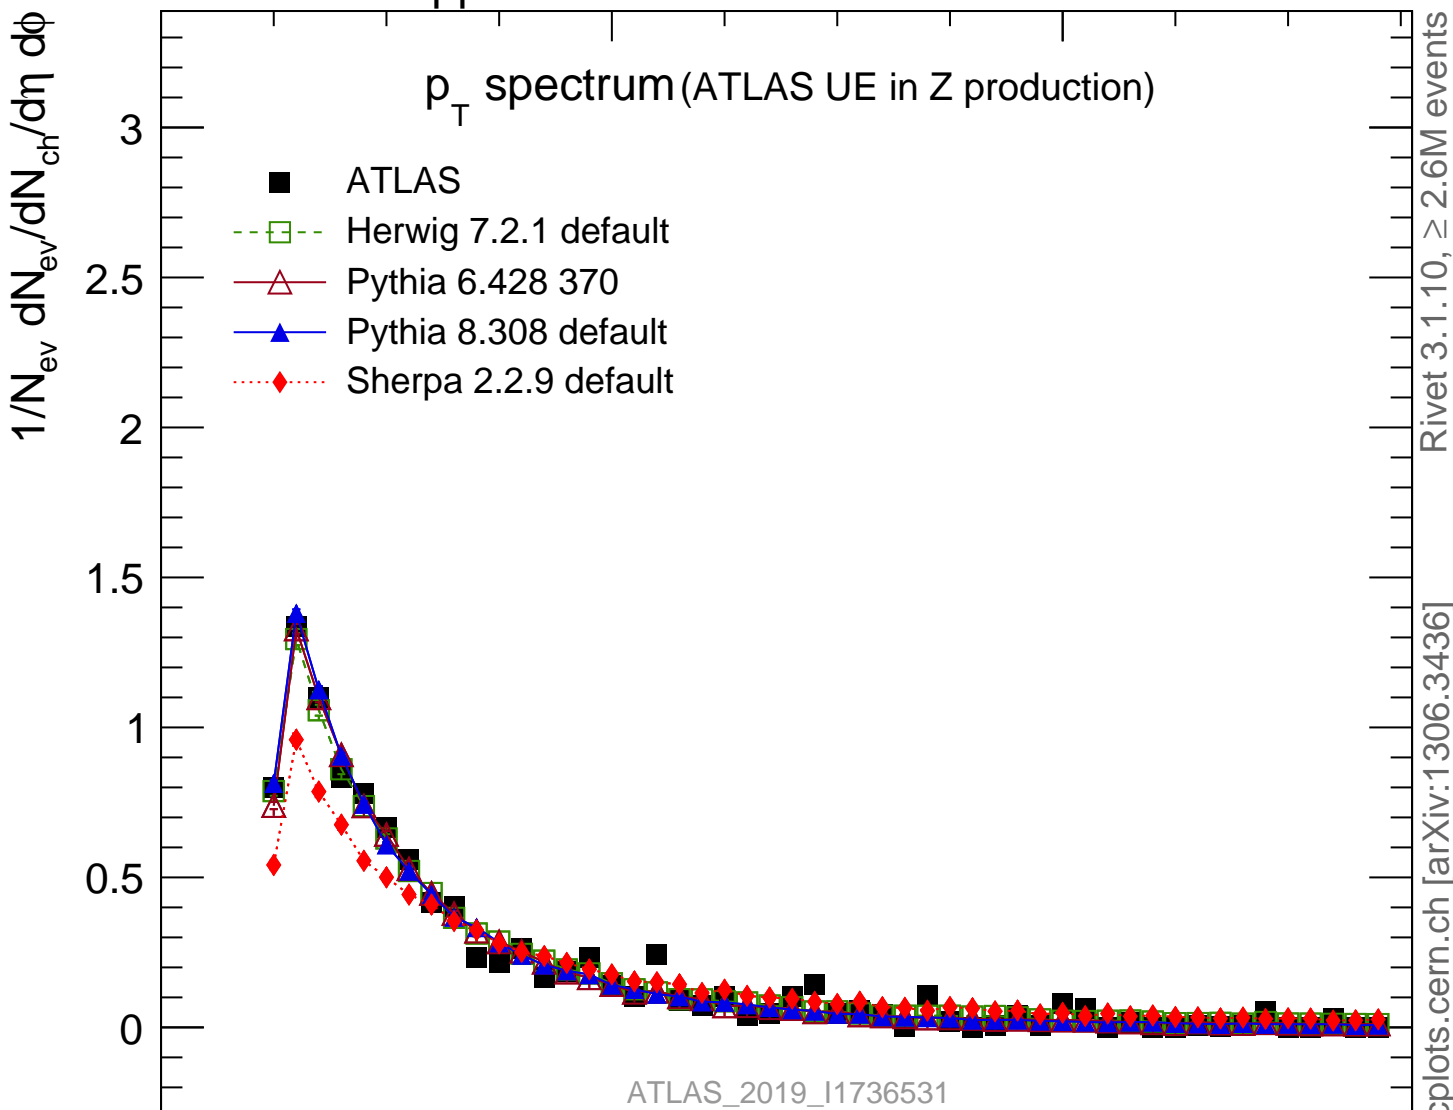

p_T spectrum (ATLAS UE in Z production)

ATLAS_2019_I1736531