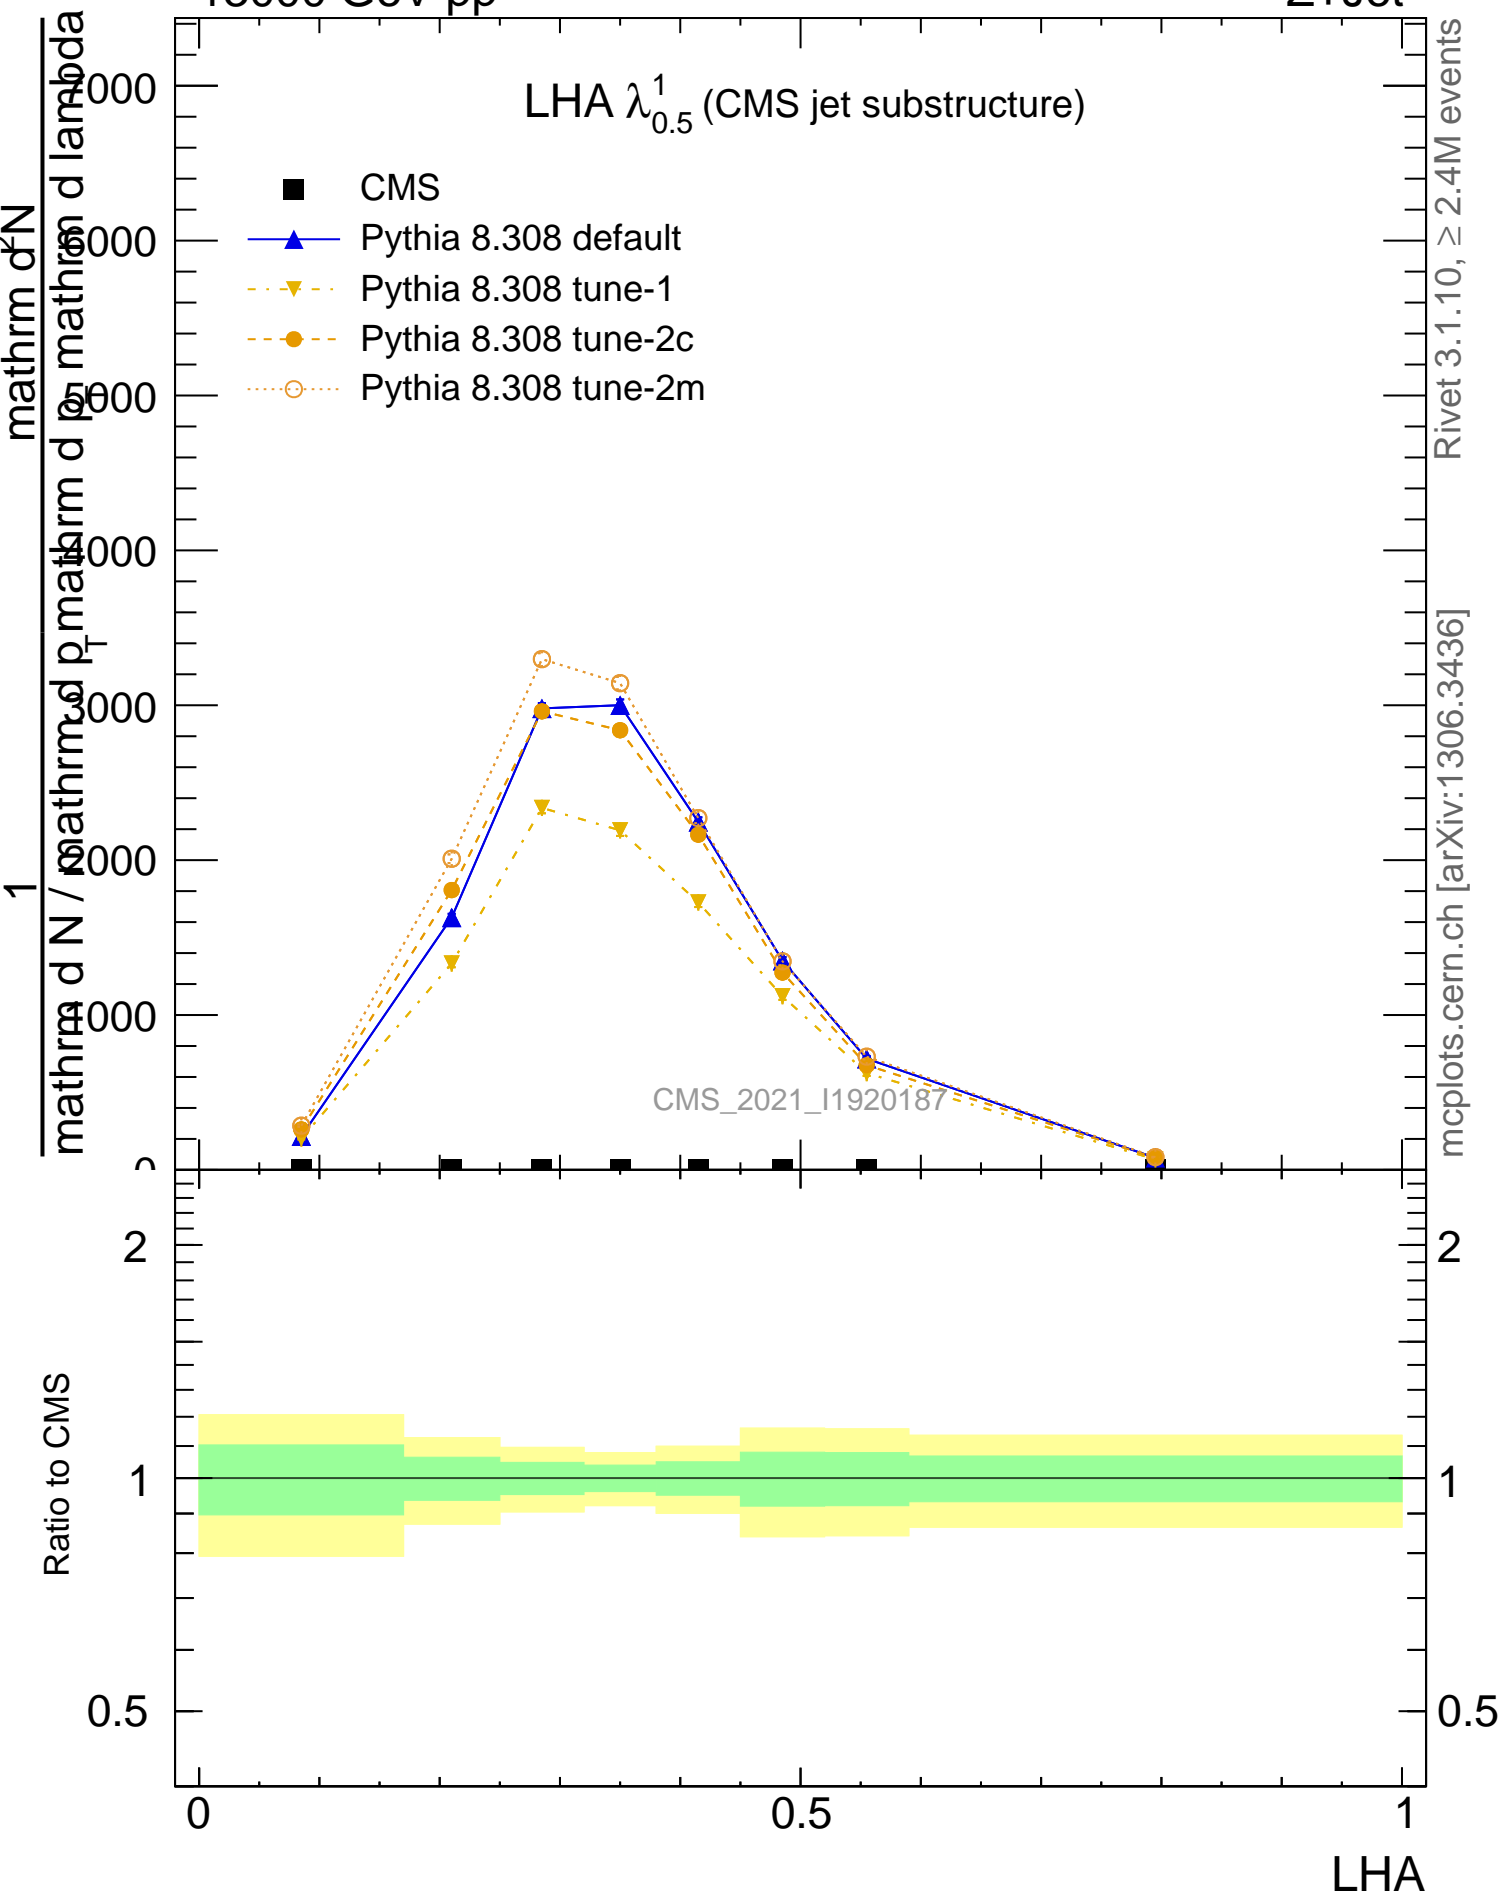

LHA  $\lambda_{0.5}^1$  (CMS jet substructure)

- CMS
- ▲ Pythia 8.308 default
- ▼ Pythia 8.308 tune-1
- Pythia 8.308 tune-2c
- Pythia 8.308 tune-2m

CMS\_2021\_I1920187

mcplots.cern.ch [arXiv:1306.3436]

Rivet 3.1.10, ≥ 2.4M events