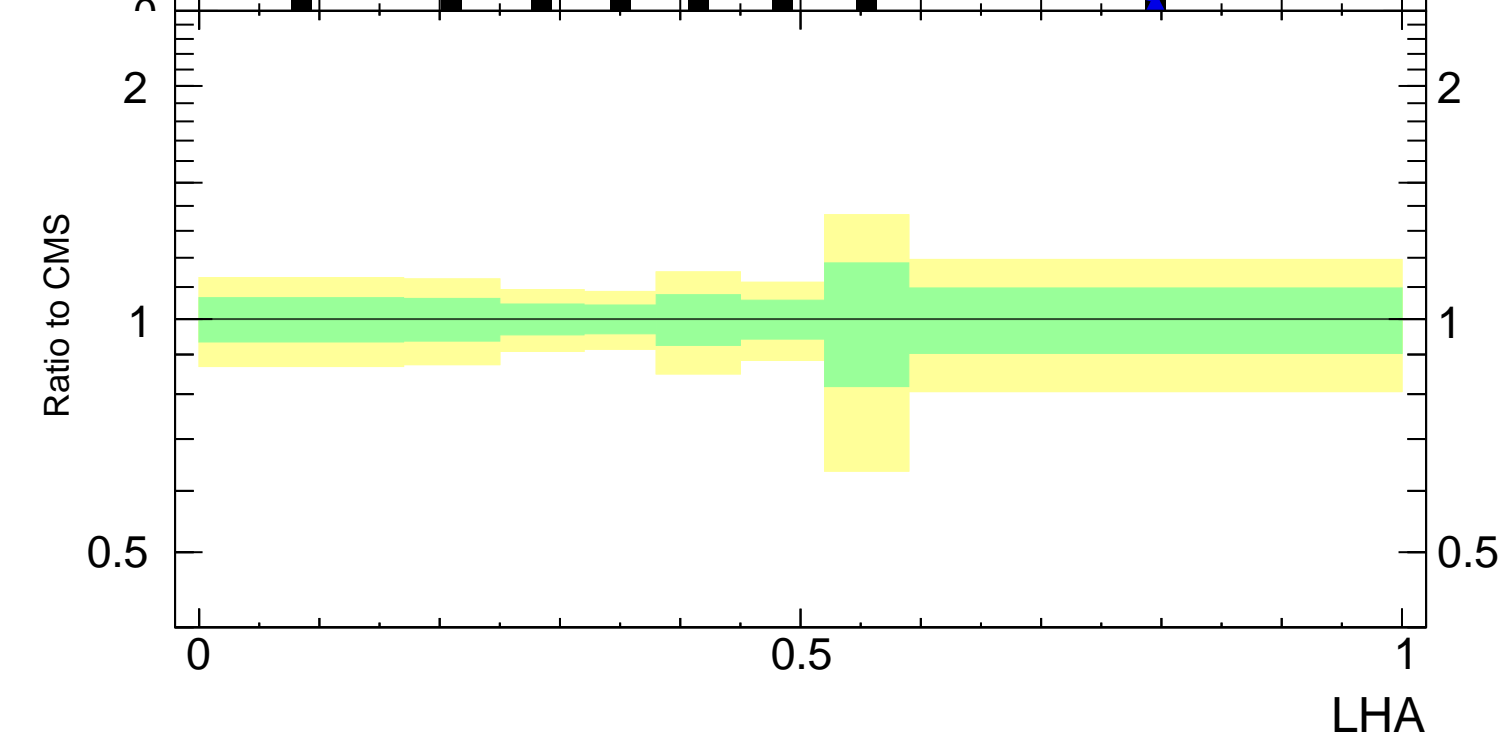

LHA  $\lambda_{0.5}^1$  (CMS jet substructure)

- CMS
- ▲ Pythia 8.308 default

Rivet 3.1.10, 3.4M events  
mcplots.cern.ch [arXiv:1306.3436]

CMS\_2021\_I1920187