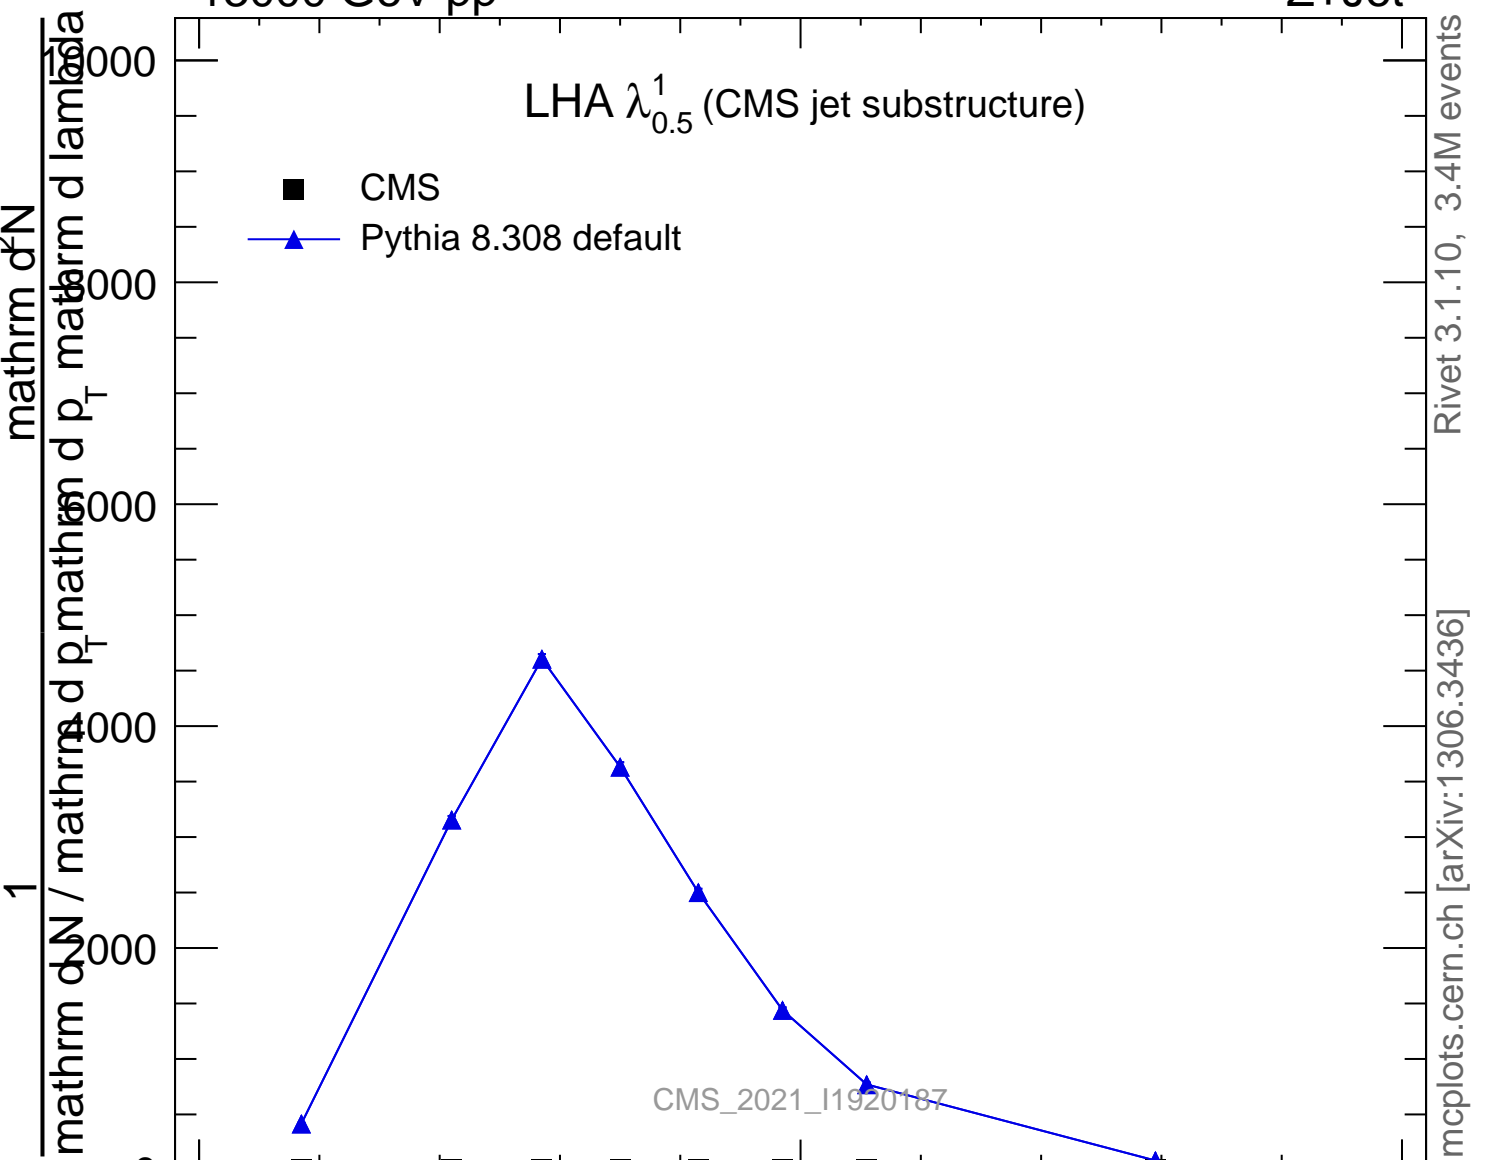

LHA  $\lambda_{0.5}^1$  (CMS jet substructure)

- CMS
- ▲ Pythia 8.308 default

Rivet 3.1.10, 3.4M events  
mcplots.cern.ch [arXiv:1306.3436]

CMS\_2021\_I1920187