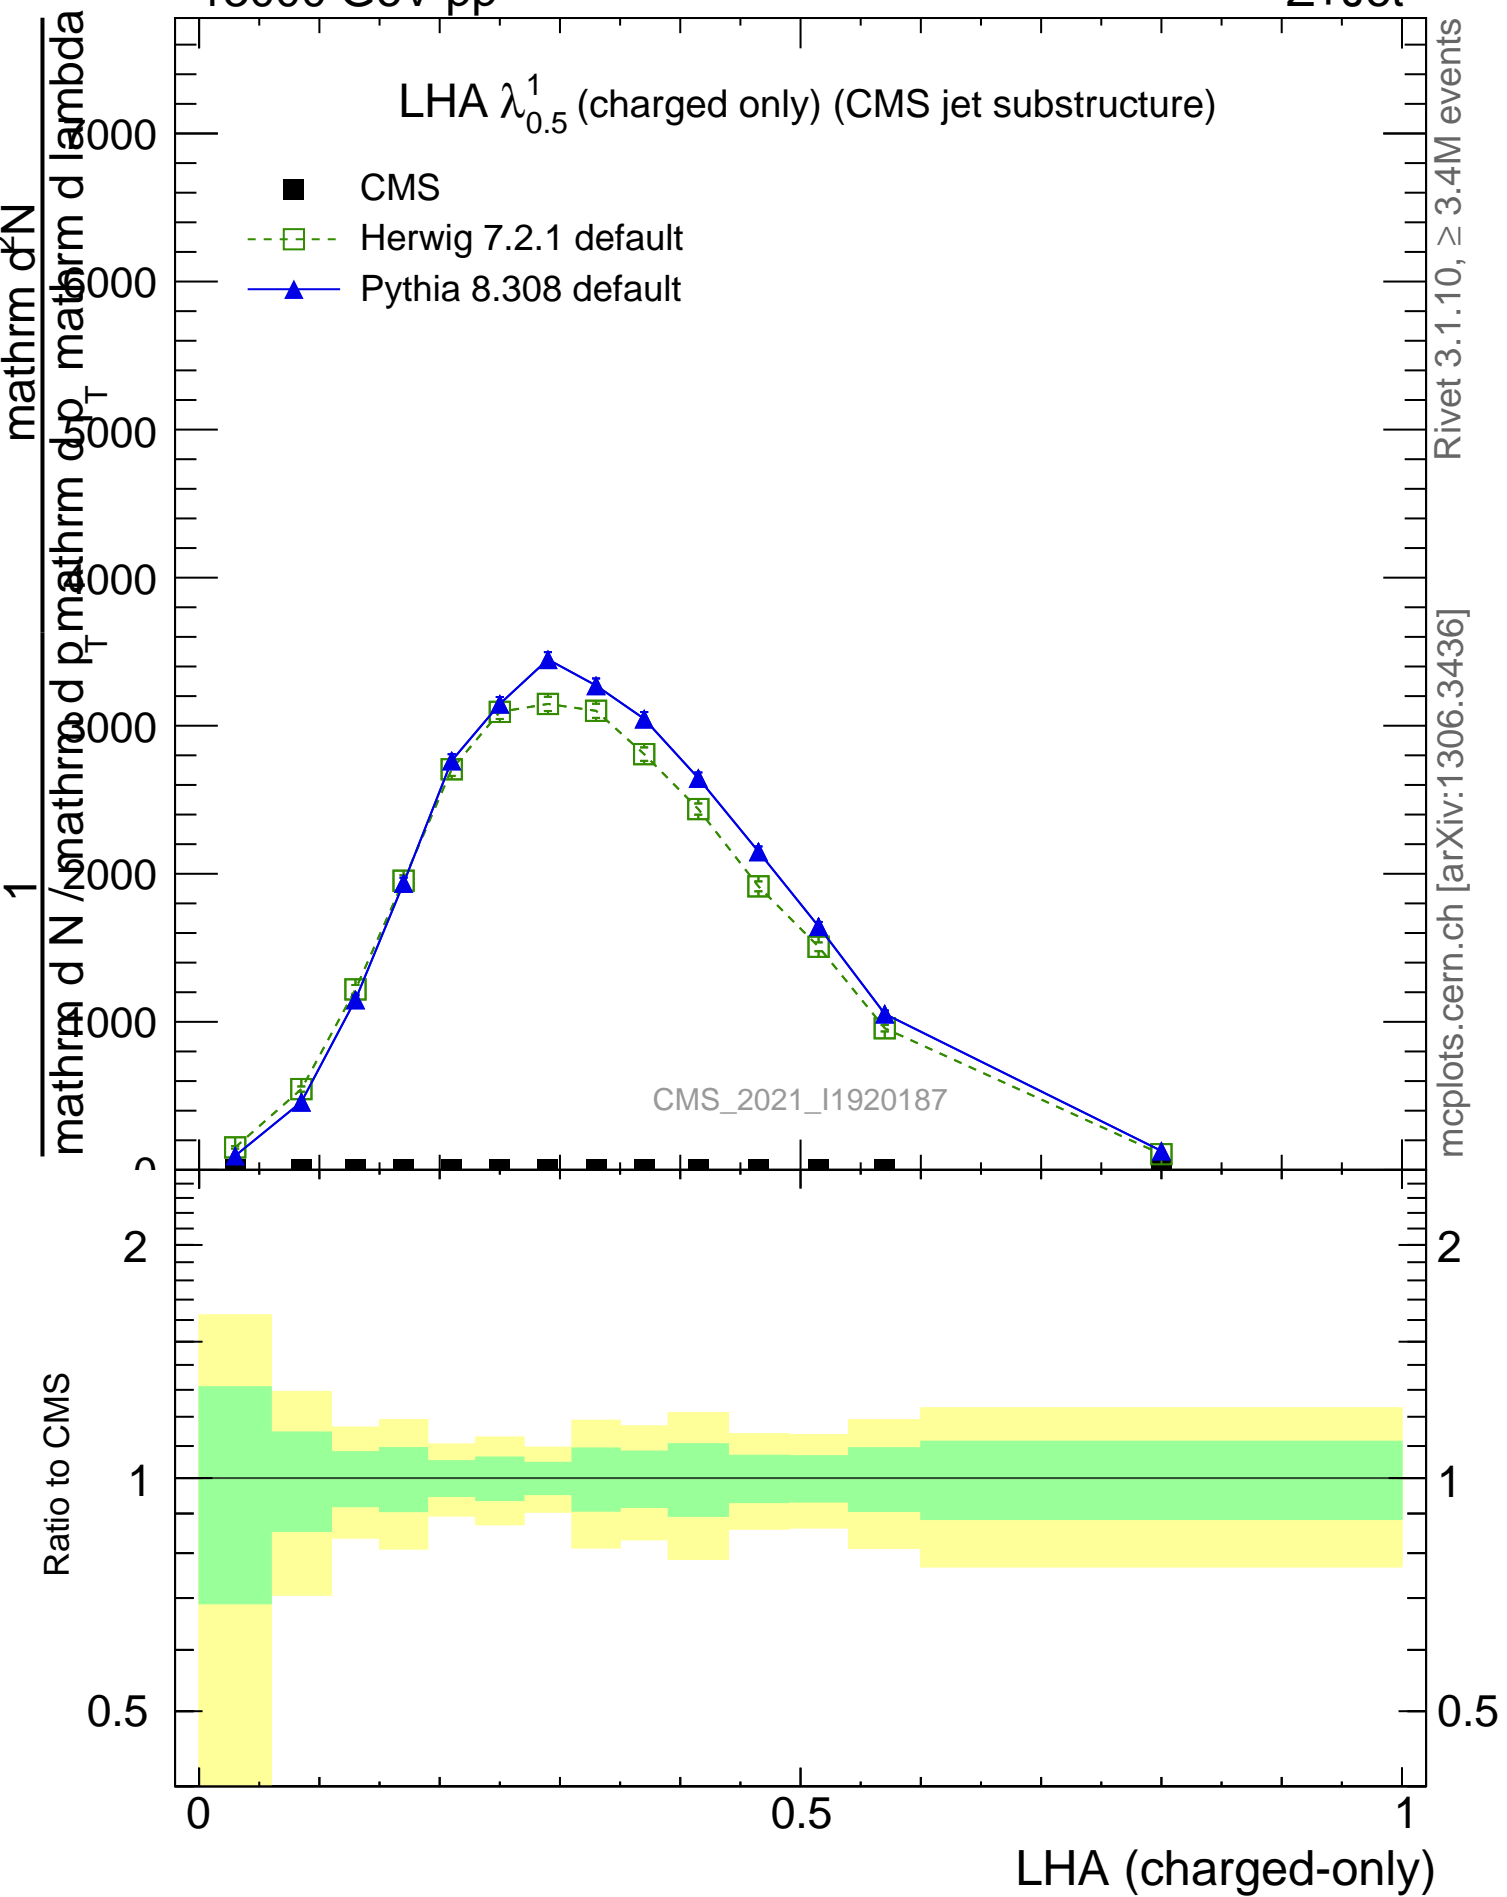

LHA $\lambda_{0.5}^1$ (charged only) (CMS jet substructure)

- CMS
- - □ Herwig 7.2.1 default
- - ▲ Pythia 8.308 default

CMS_2021_I1920187

mcplots.cern.ch [arXiv:1306.3436]

Rivet 3.1.10, $\geq 3.4M$ events