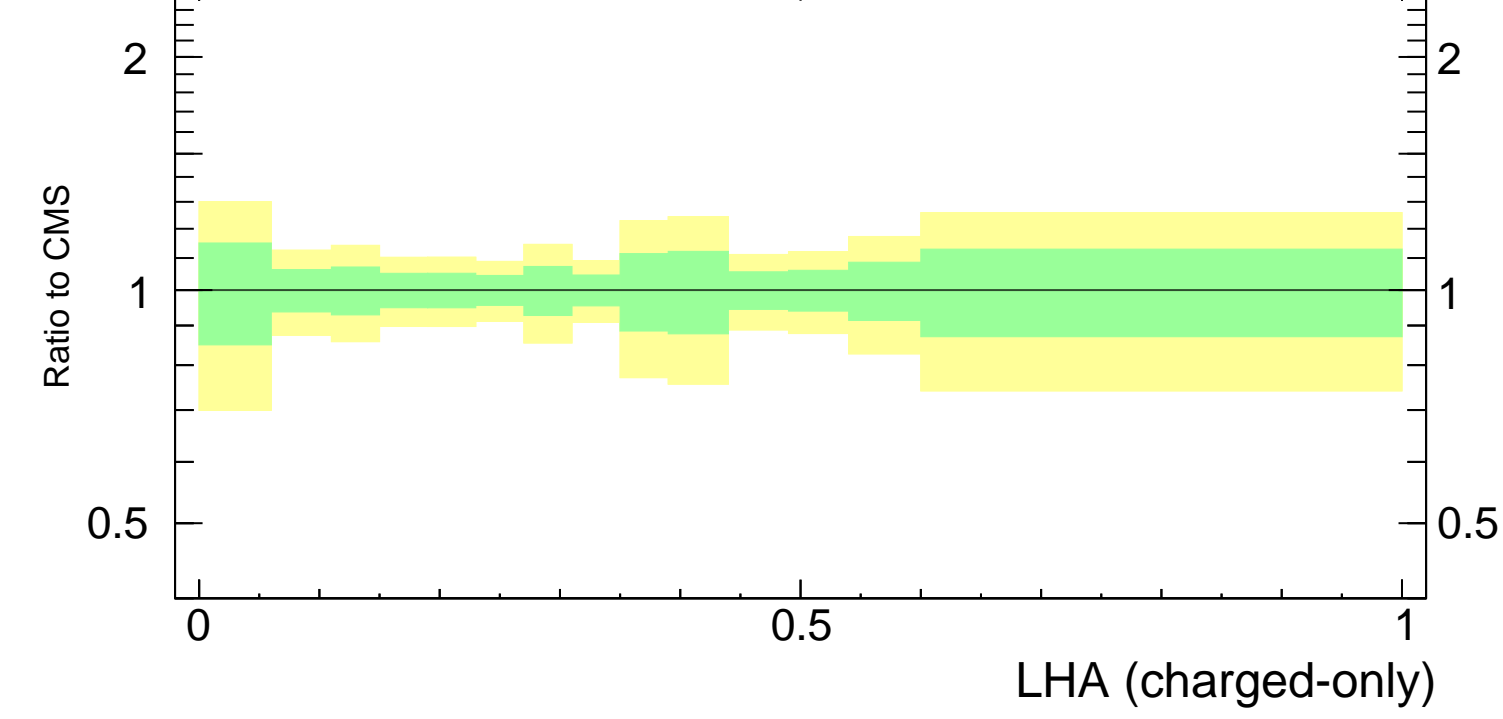

LHA $\lambda_{0.5}^1$ (charged only) (CMS jet substructure)

- CMS
- - □ Herwig 7.2.1 default
- - ▲ Pythia 8.308 default

Rivet 3.1.10, ≥ 3.2M events
mcplots.cern.ch [arXiv:1306.3436]