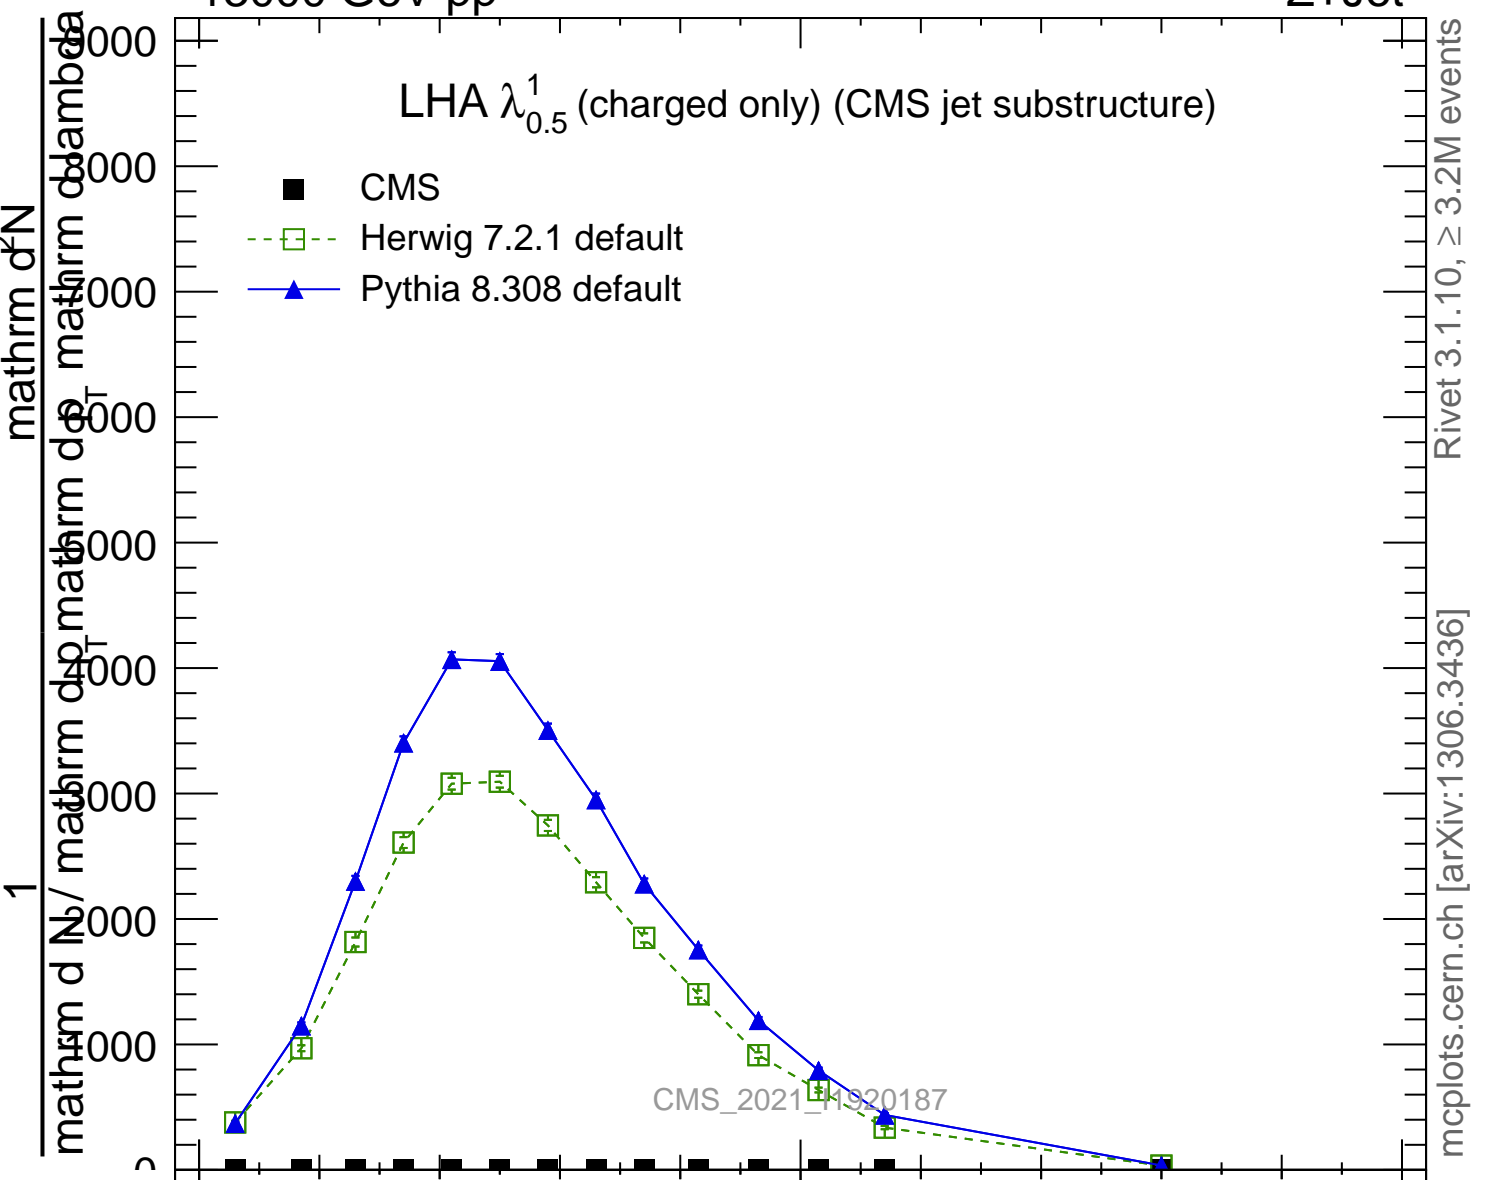

LHA $\lambda_{0.5}^1$ (charged only) (CMS jet substructure)

- CMS
- - □ Herwig 7.2.1 default
- - ▲ Pythia 8.308 default

Rivet 3.1.10, ≥ 3.2M events
mcplots.cern.ch [arXiv:1306.3436]