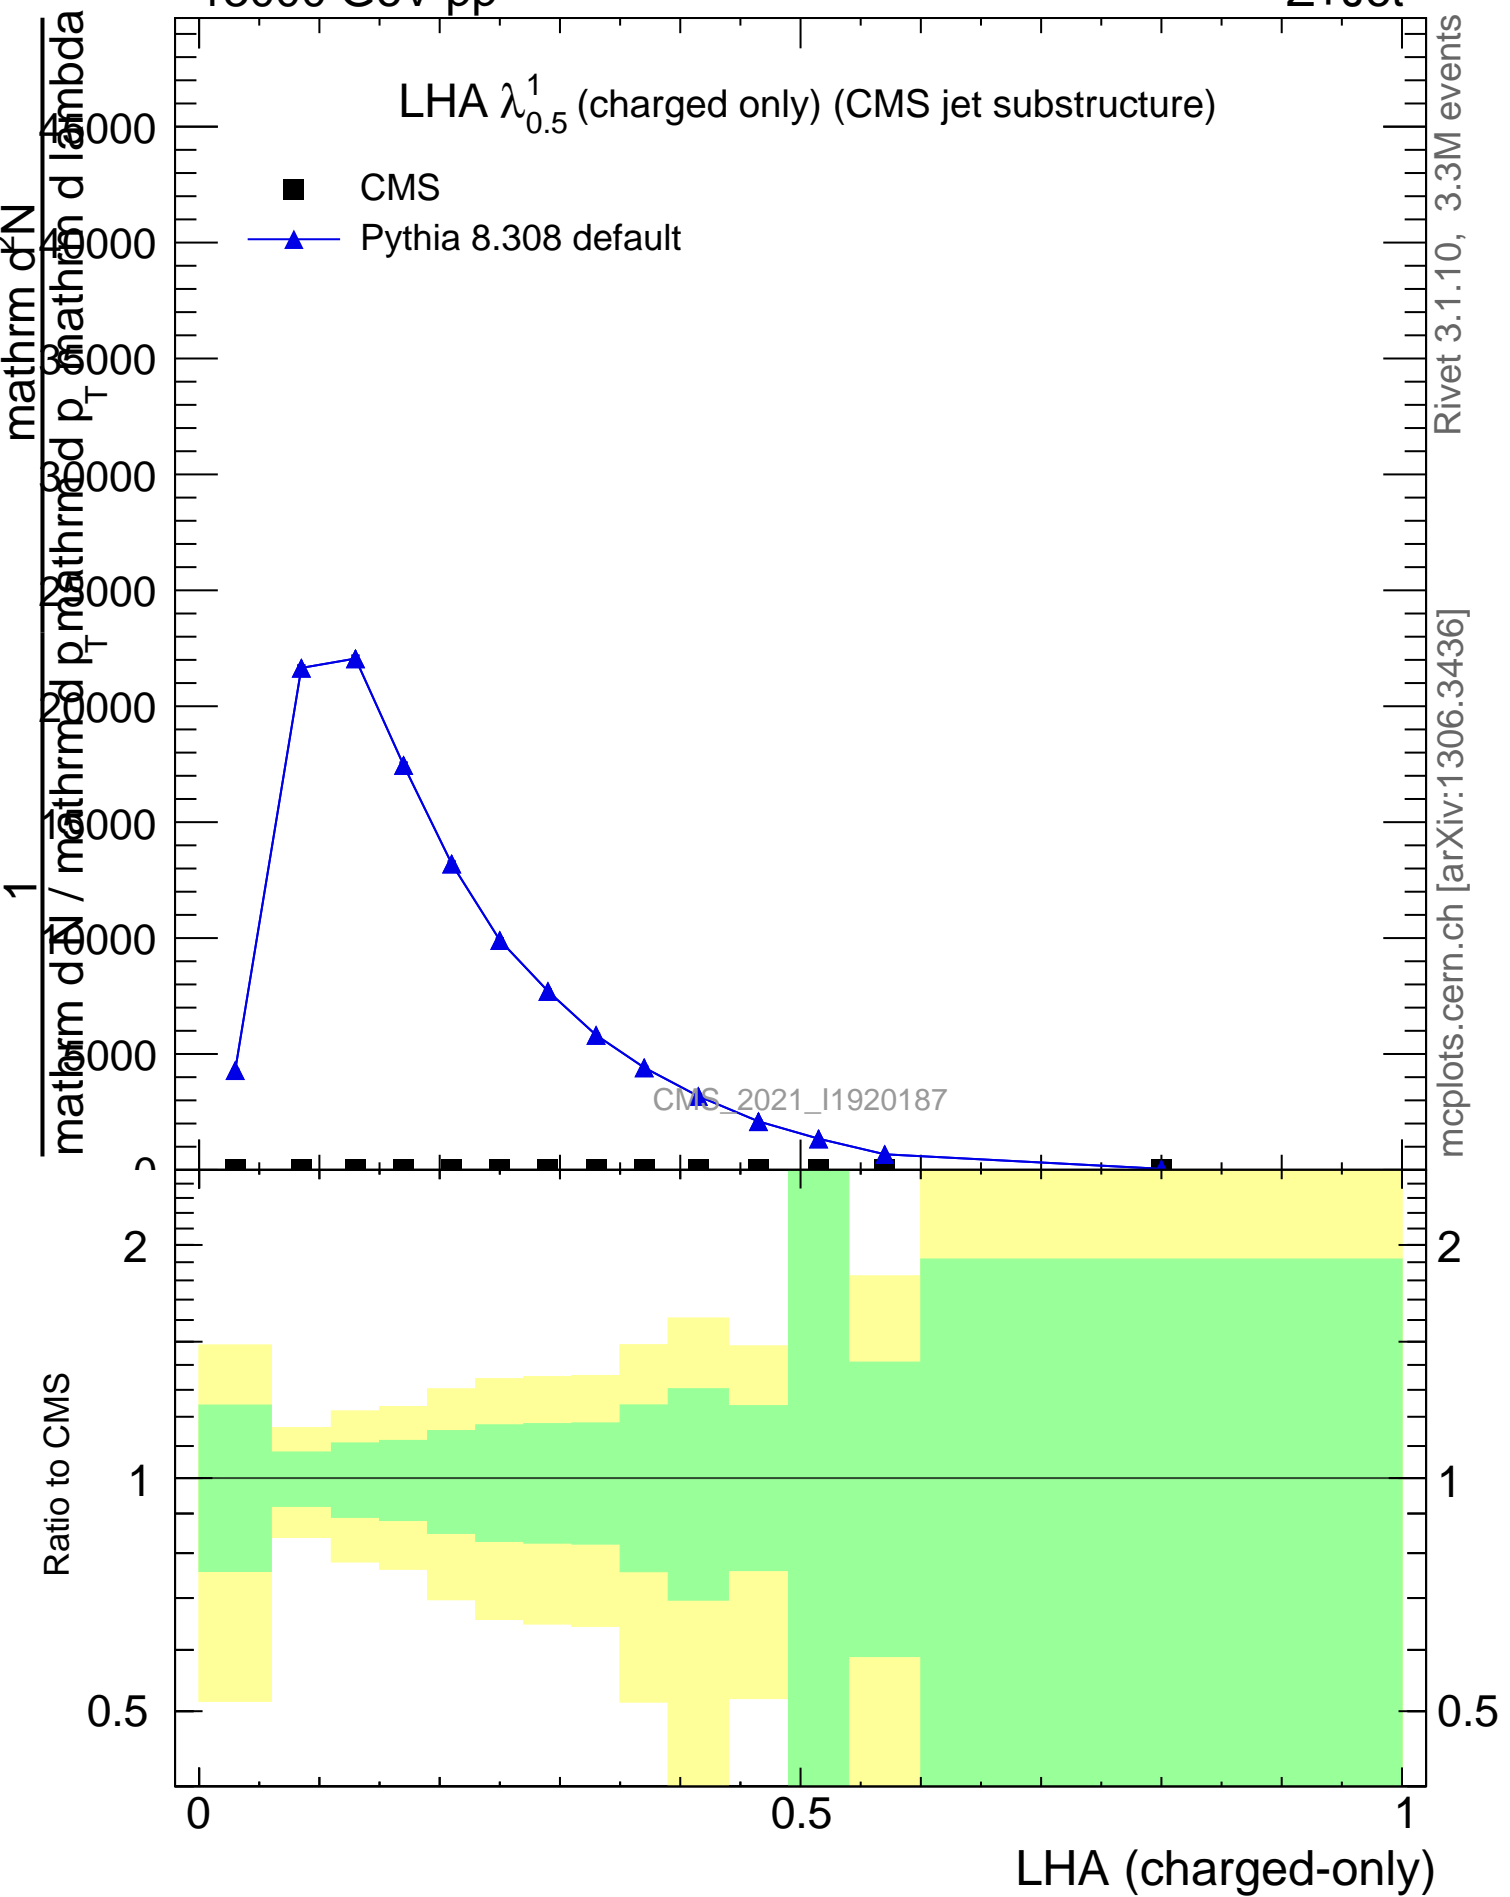

LHA $\lambda_{0.5}^1$ (charged only) (CMS jet substructure)

- CMS
- ▲ Pythia 8.308 default

CMS_2021_11920187

mcplots.cern.ch [arXiv:1306.3436]

Rivet 3.1.10, 3.3M events