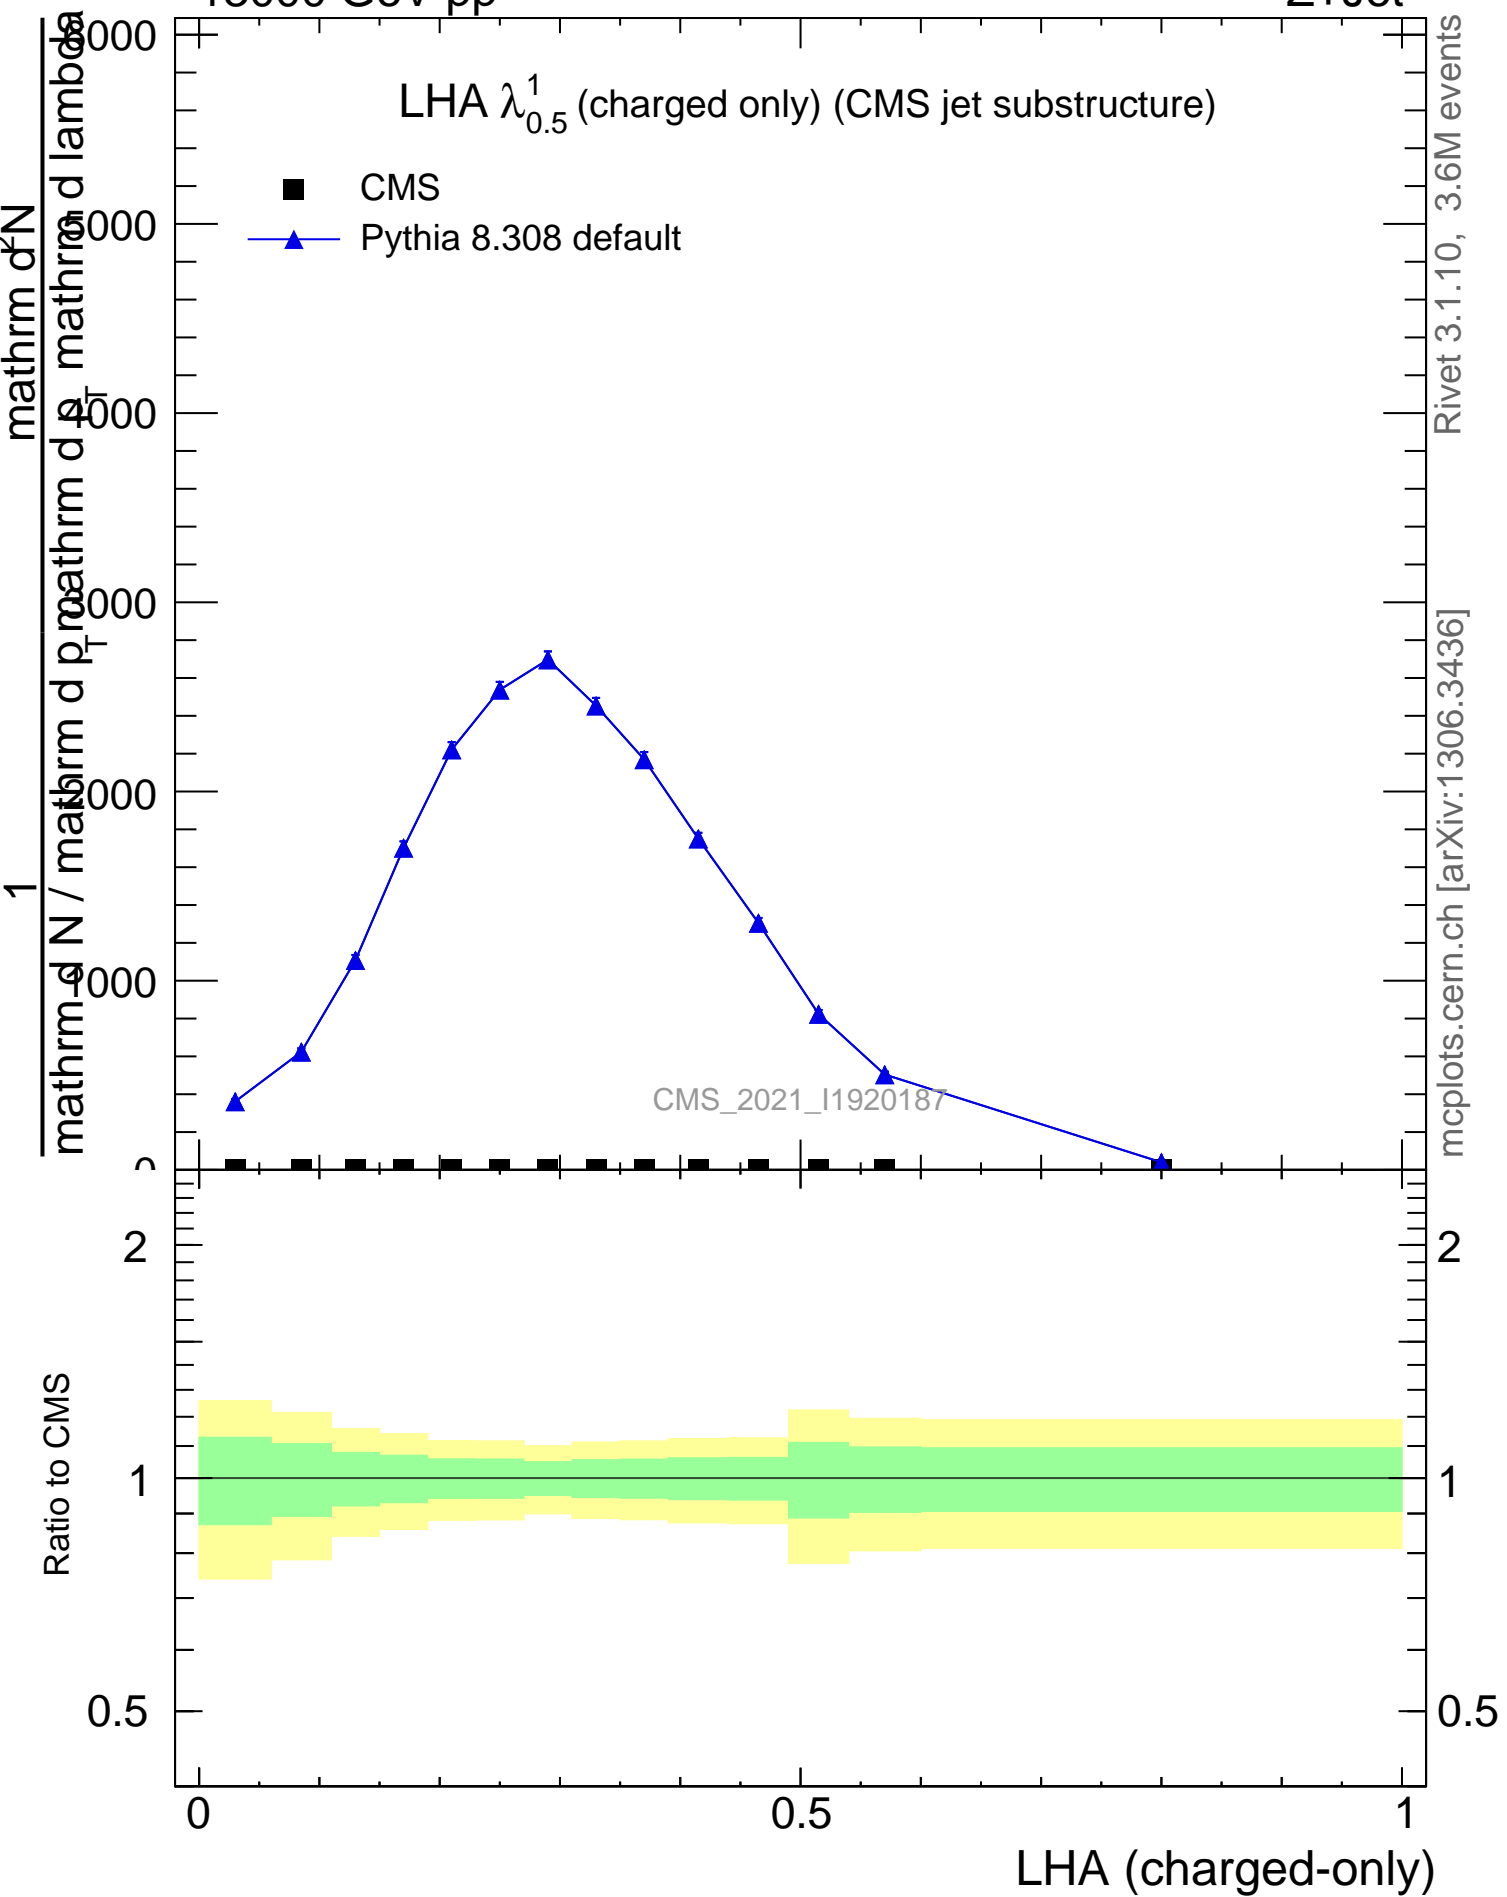

LHA $\lambda_{0.5}^1$ (charged only) (CMS jet substructure)

- CMS
- ▲ Pythia 8.308 default

Rivet 3.1.10, 3.6M events
mcplots.cern.ch [arXiv:1306.3436]

CMS_2021_I1920187