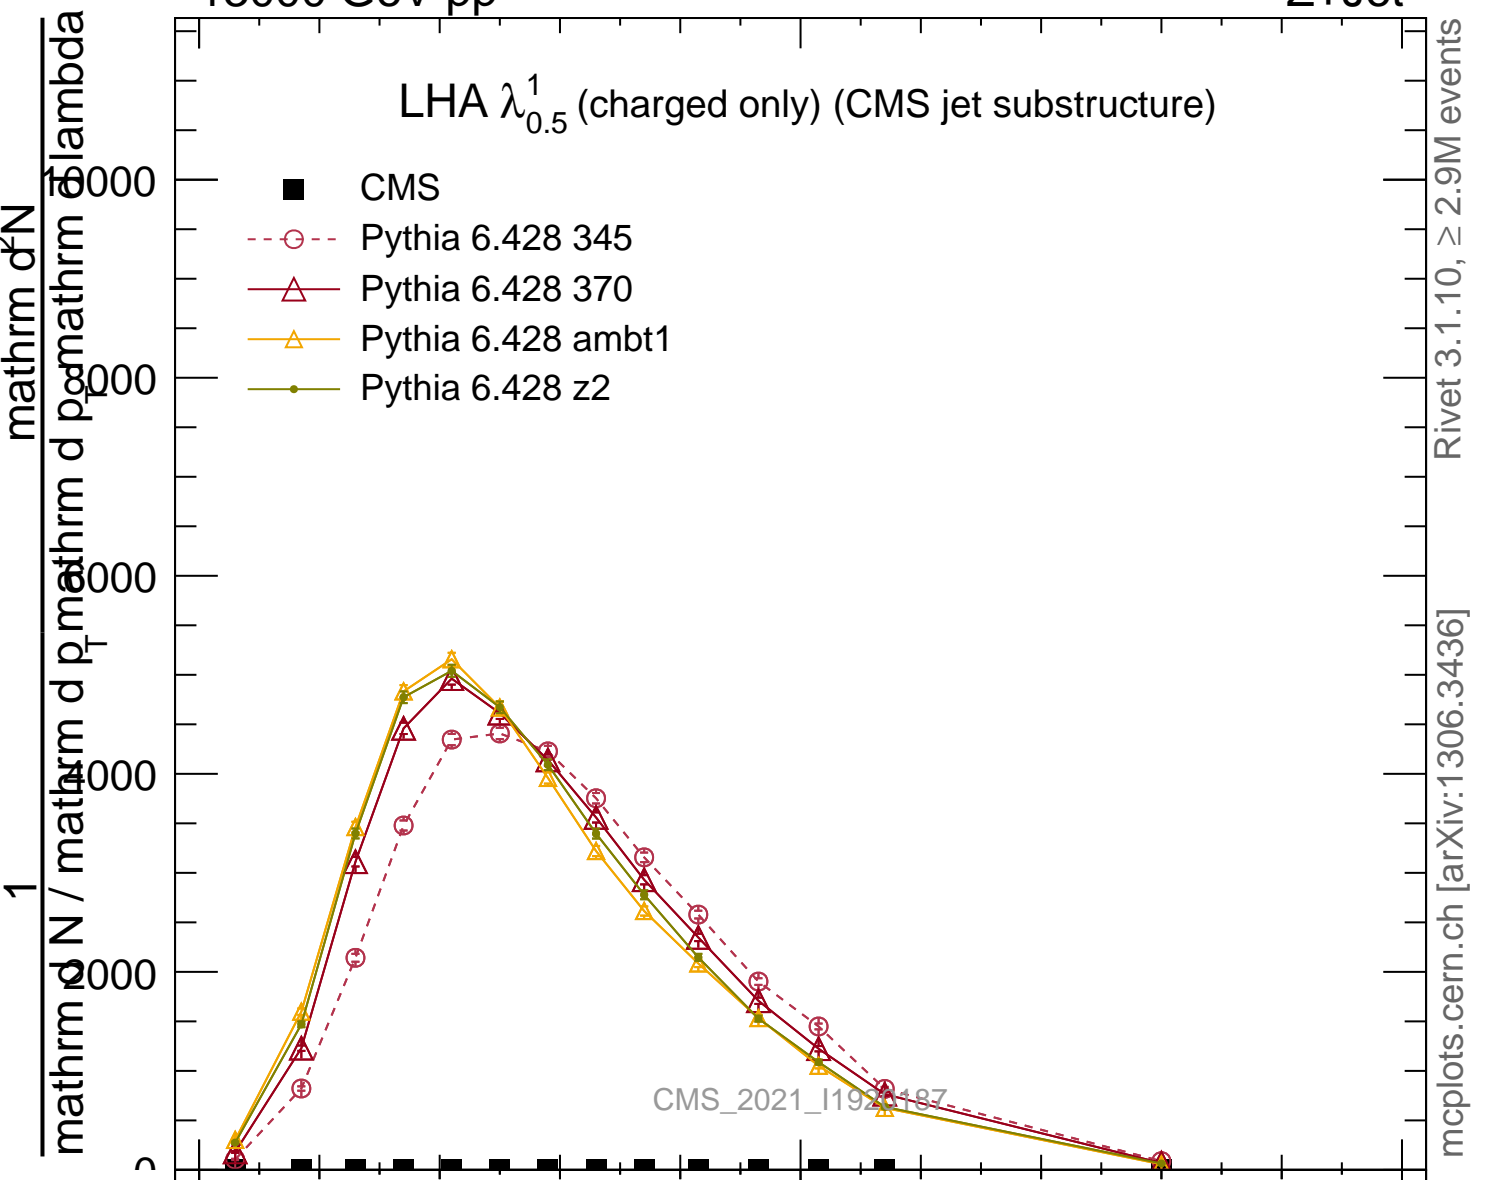

LHA  $\lambda_{0.5}^1$  (charged only) (CMS jet substructure)

- CMS
- Pythia 6.428 345
- △- Pythia 6.428 370
- △- Pythia 6.428 ambt1
- Pythia 6.428 z2

CMS\_2021\_I1920187

Rivet 3.1.10, ≥ 2.9M events

mcplots.cern.ch [arXiv:1306.3436]