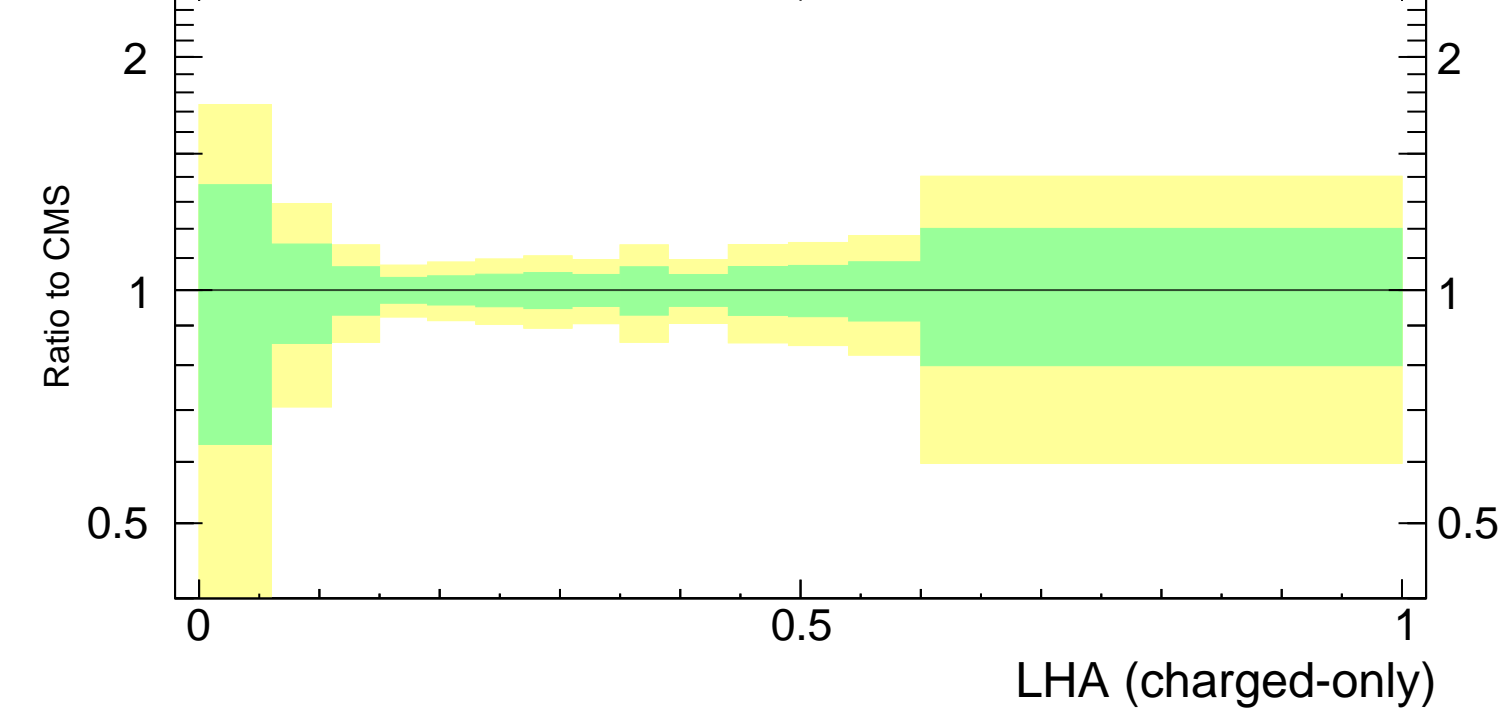

LHA  $\lambda_{0.5}^1$  (charged only) (CMS jet substructure)

- CMS
- Pythia 6.428 345
- △- Pythia 6.428 370
- △- Pythia 6.428 ambt1
- Pythia 6.428 z2

CMS\_2021\_I1920187

Rivet 3.1.10, ≥ 2.9M events

mcplots.cern.ch [arXiv:1306.3436]