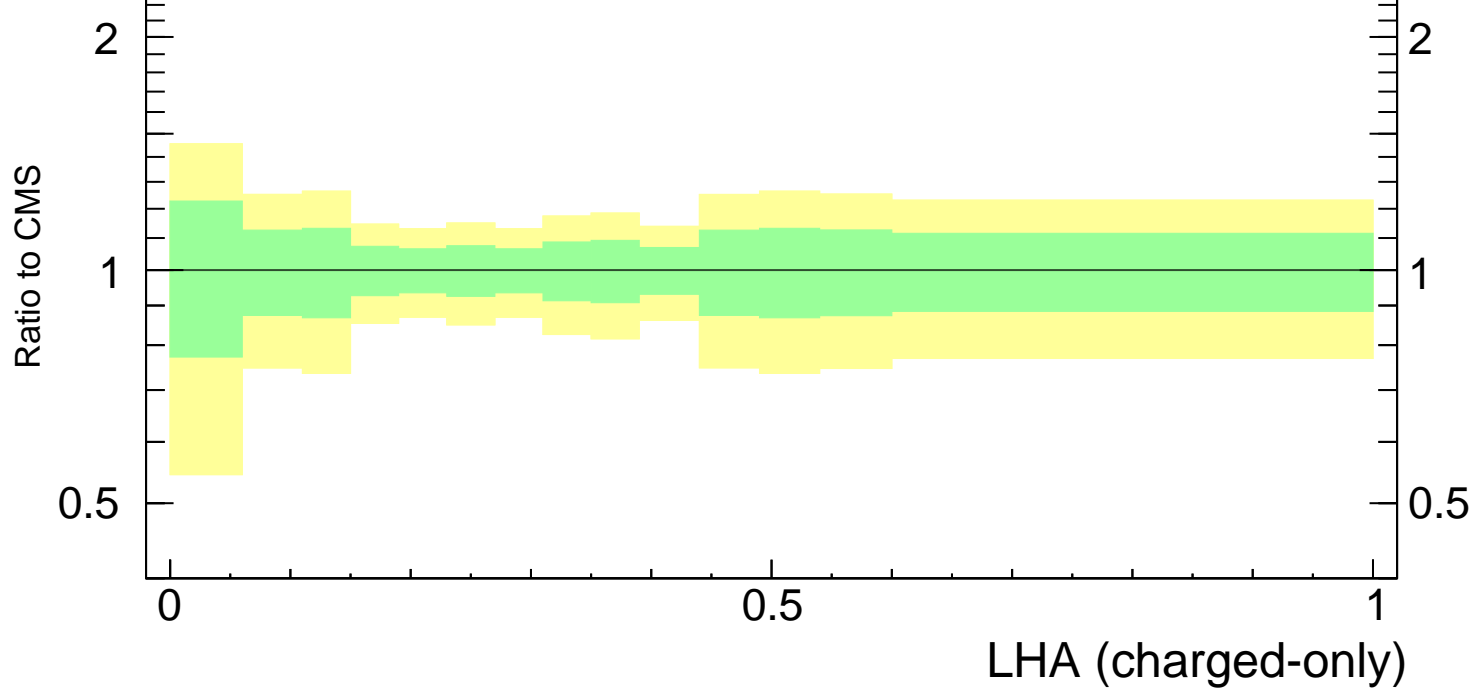

LHA $\lambda_{0.5}^1$ (charged only) (CMS jet substructure)

- CMS
- Pythia 6.428 345
- △- Pythia 6.428 370
- △- Pythia 6.428 ambt1
- Pythia 6.428 z2

Rivet 3.1.10, ≥ 3.3M events
mcplots.cern.ch [arXiv:1306.3436]