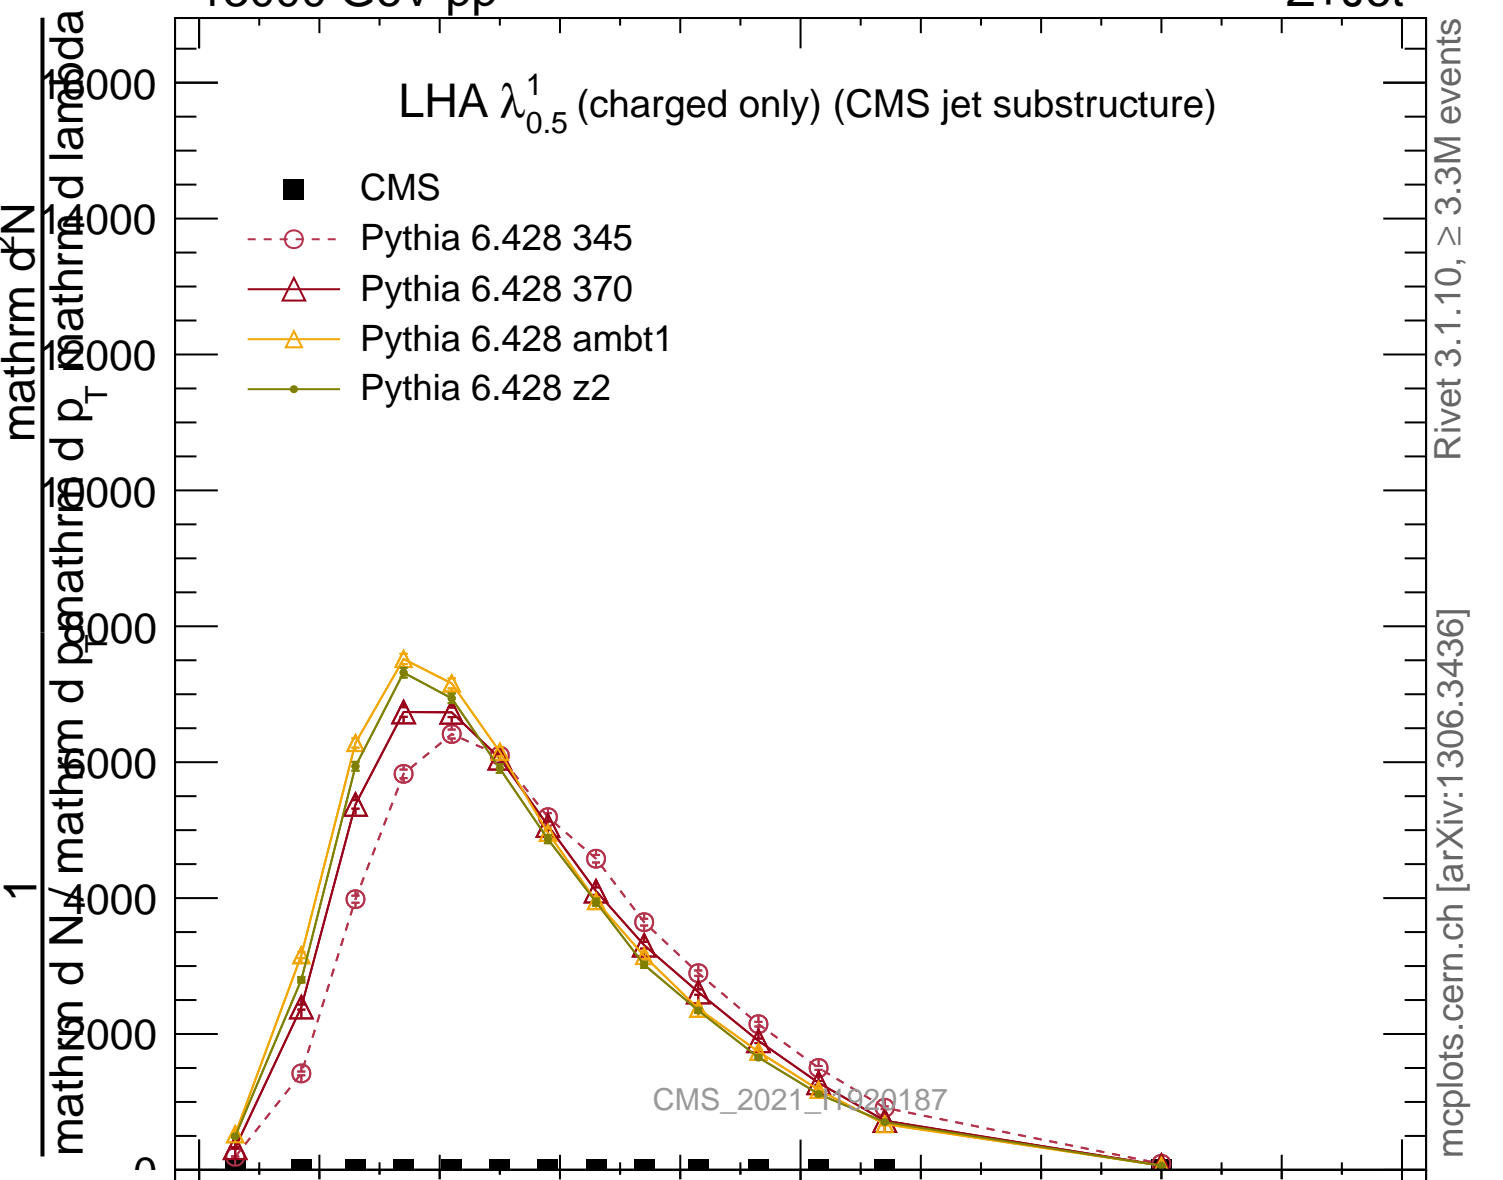

LHA $\lambda_{0.5}^1$ (charged only) (CMS jet substructure)

- CMS
- Pythia 6.428 345
- △- Pythia 6.428 370
- △- Pythia 6.428 ambt1
- Pythia 6.428 z2

Rivet 3.1.10, ≥ 3.3M events
mcplots.cern.ch [arXiv:1306.3436]