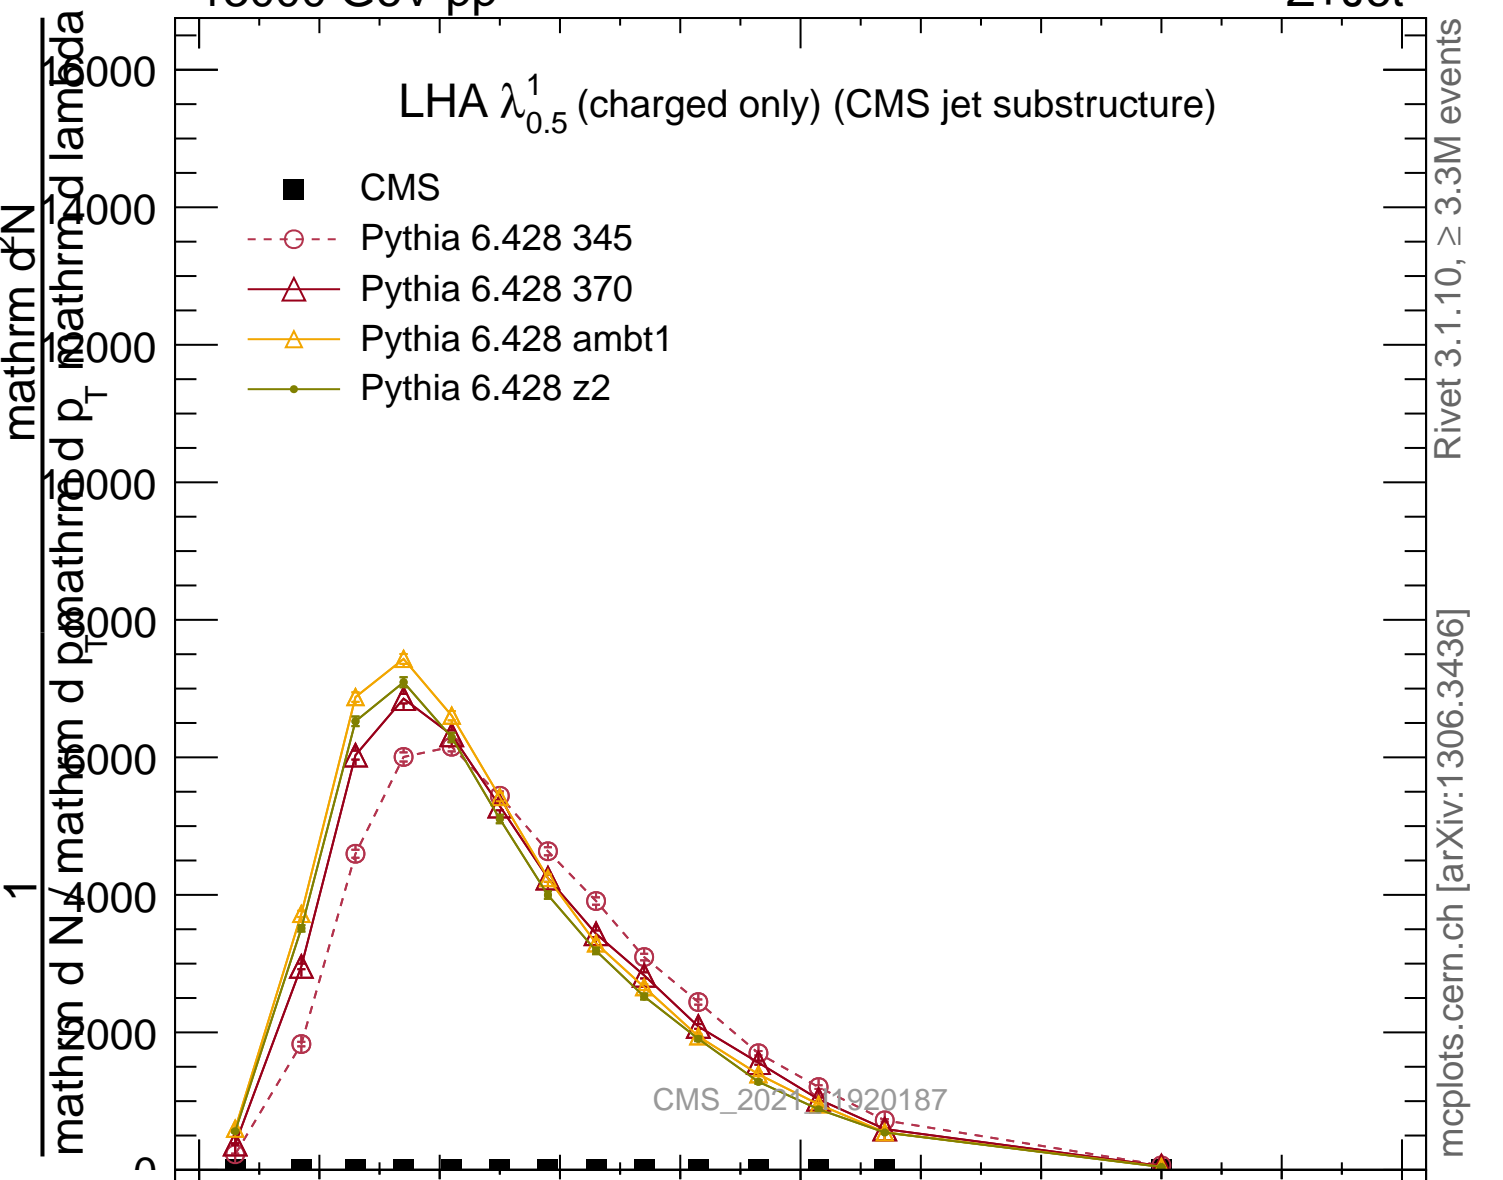

LHA $\lambda_{0.5}^1$ (charged only) (CMS jet substructure)

- CMS
- Pythia 6.428 345
- △- Pythia 6.428 370
- △- Pythia 6.428 ambt1
- Pythia 6.428 z2

Rivet 3.1.10, >= 3.3M events
mcplots.cern.ch [arXiv:1306.3436]