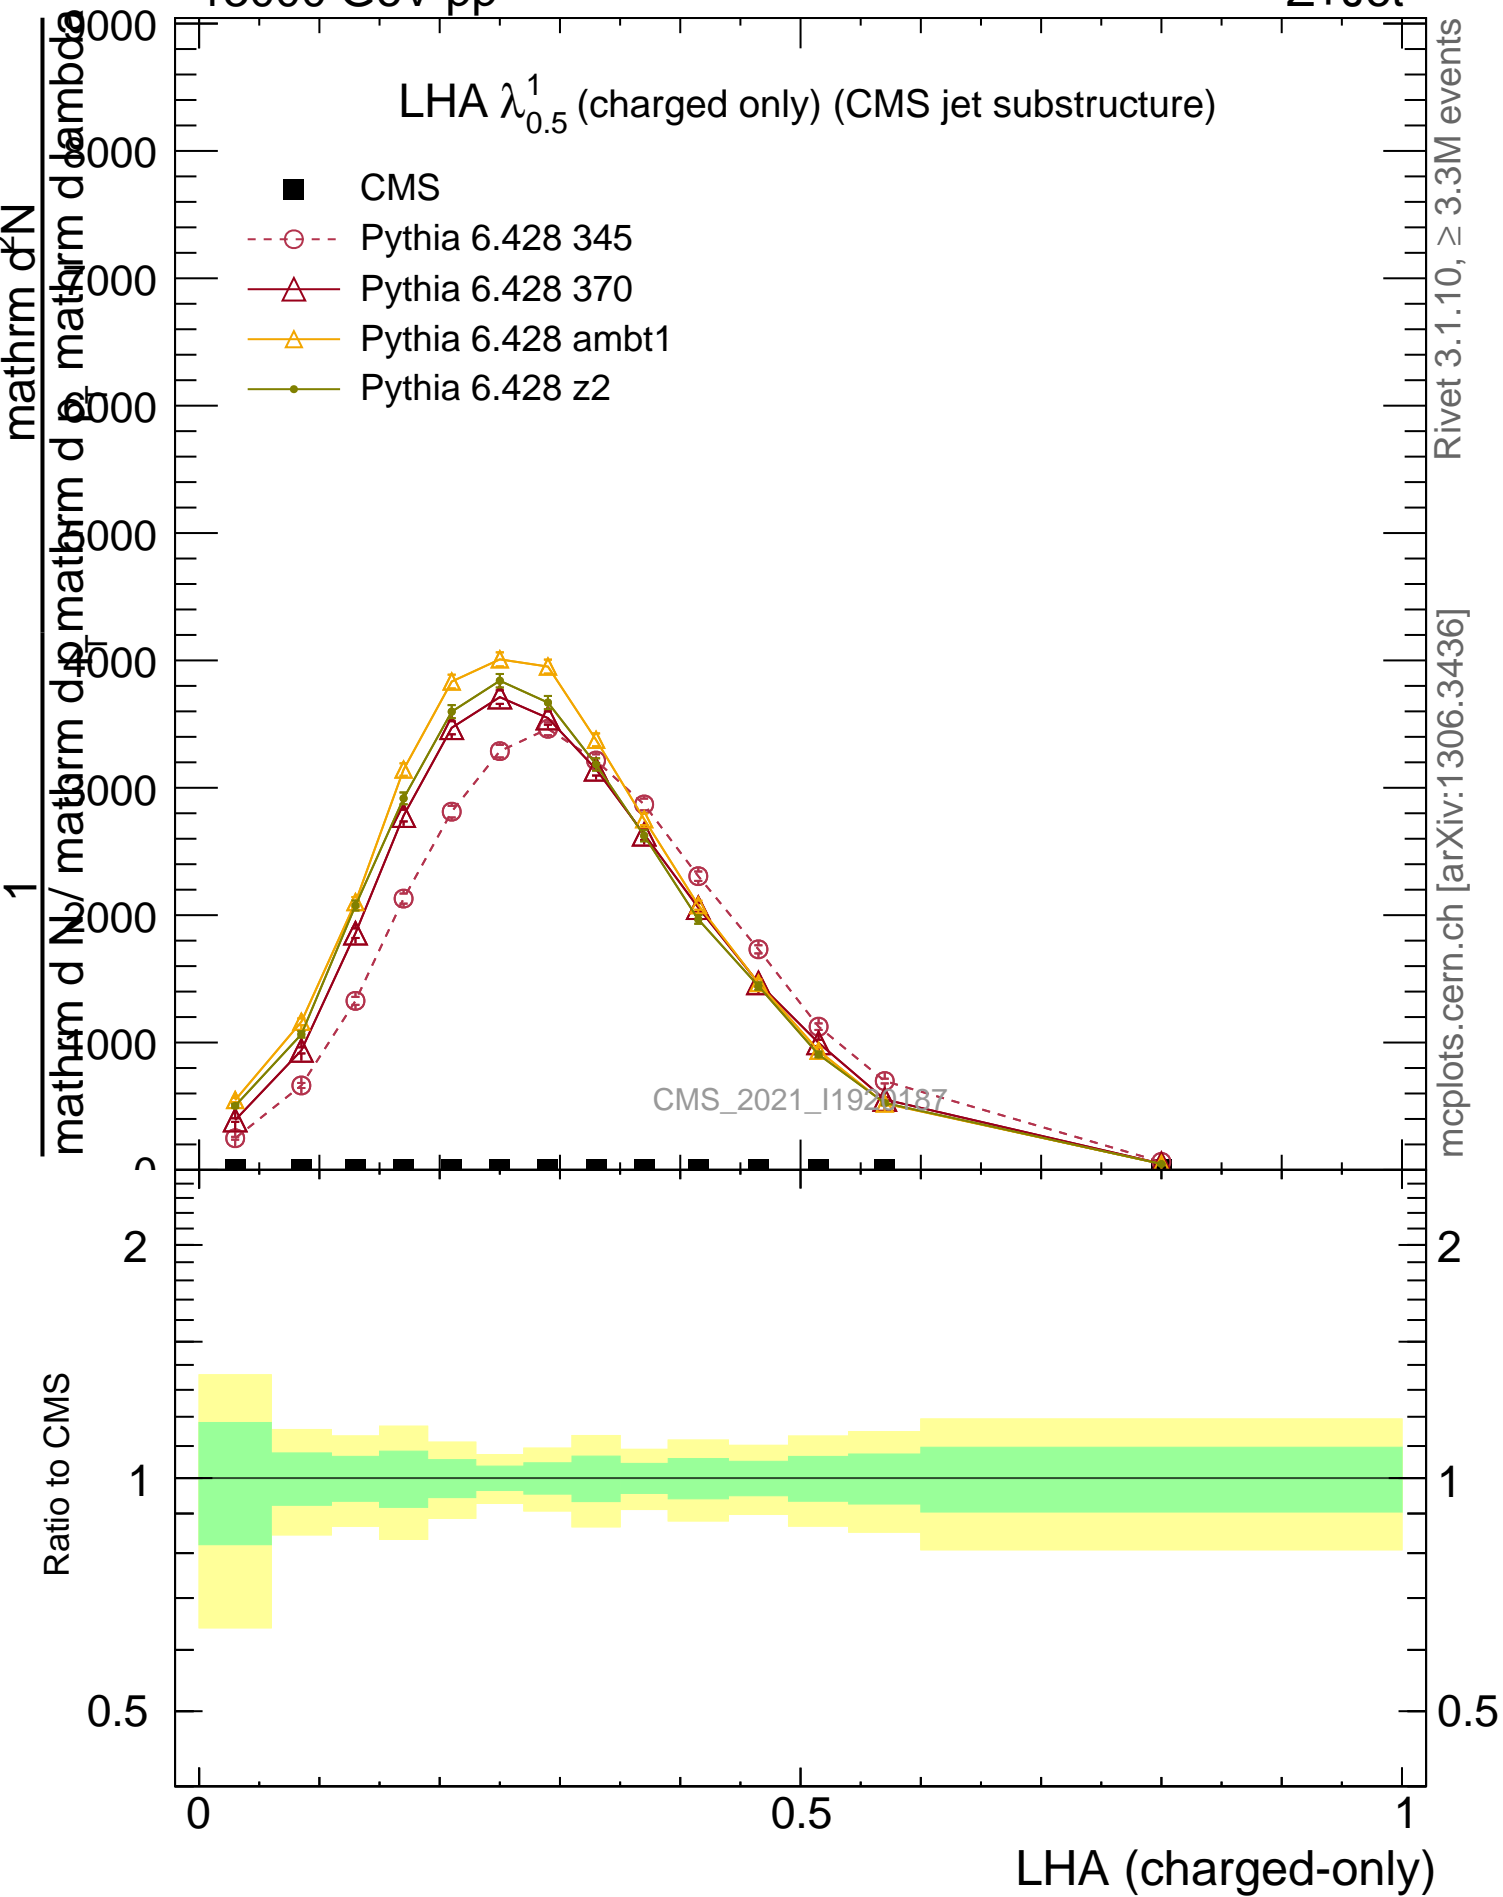

LHA  $\lambda_{0.5}^1$  (charged only) (CMS jet substructure)

- CMS
- Pythia 6.428 345
- △- Pythia 6.428 370
- △- Pythia 6.428 ambt1
- Pythia 6.428 z2

Rivet 3.1.10, ≥ 3.3M events  
mcplots.cern.ch [arXiv:1306.3436]