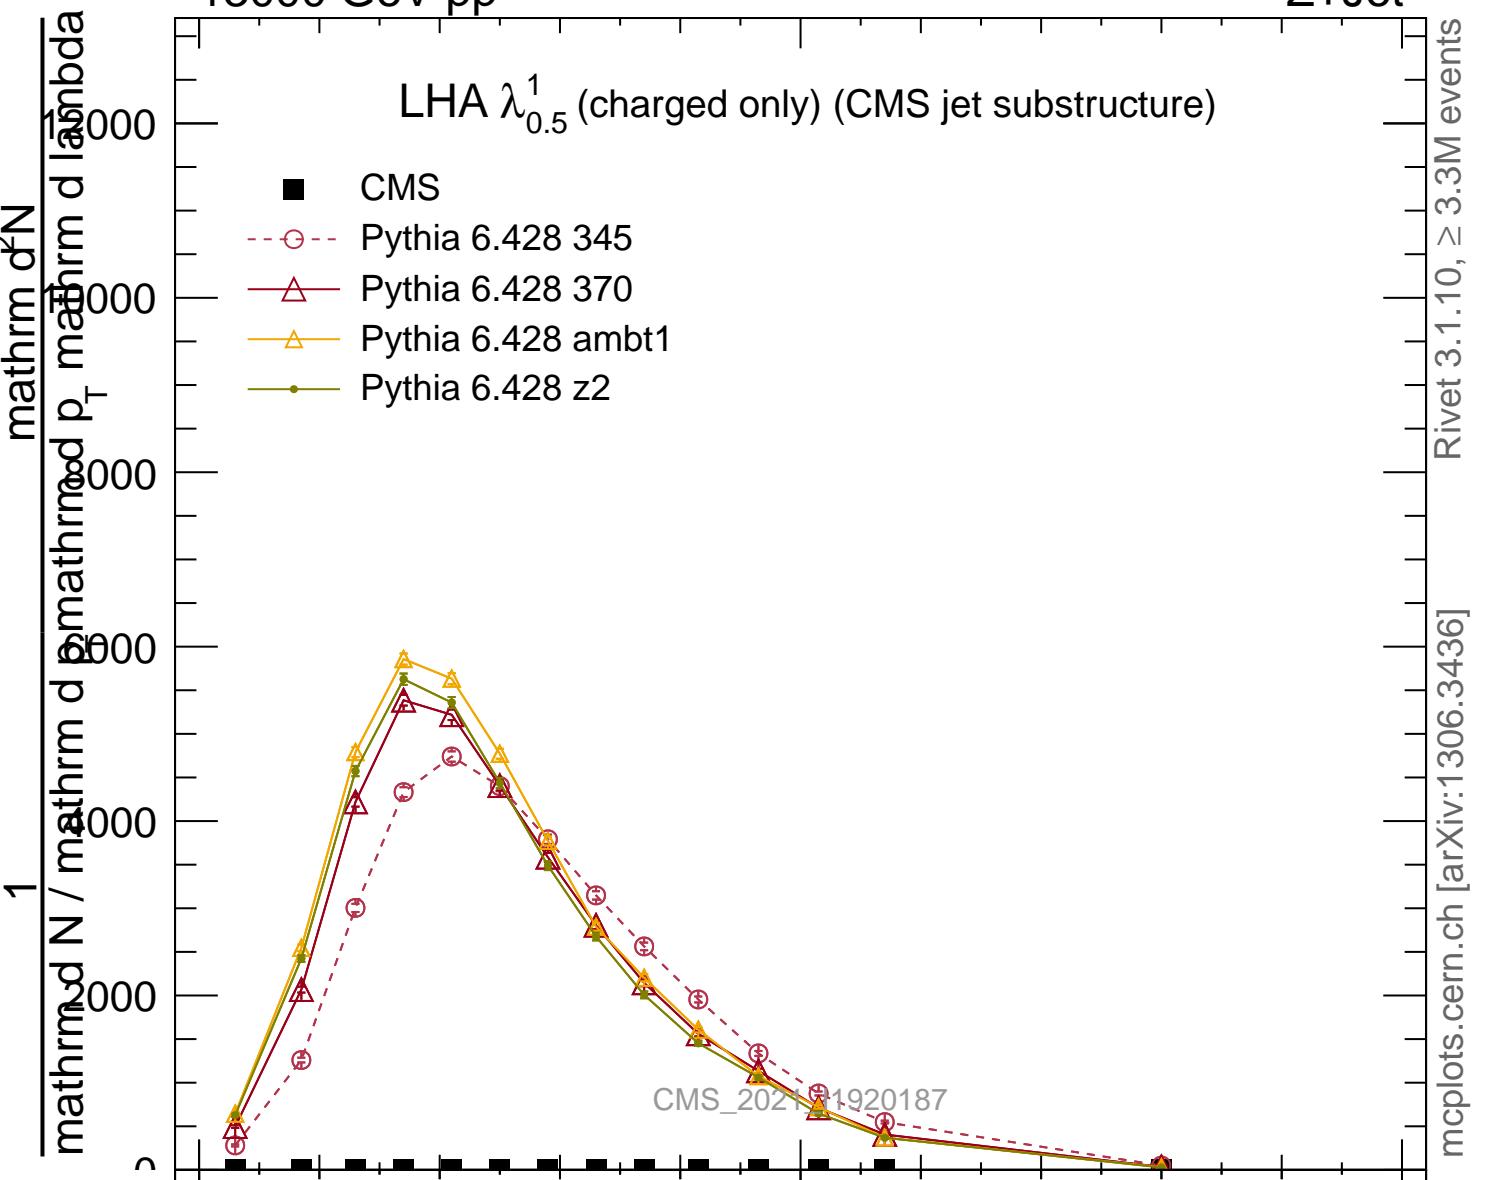

LHA  $\lambda_{0.5}^1$  (charged only) (CMS jet substructure)

- CMS
- Pythia 6.428 345
- △- Pythia 6.428 370
- △- Pythia 6.428 ambt1
- Pythia 6.428 z2

CMS\_2021-1920187