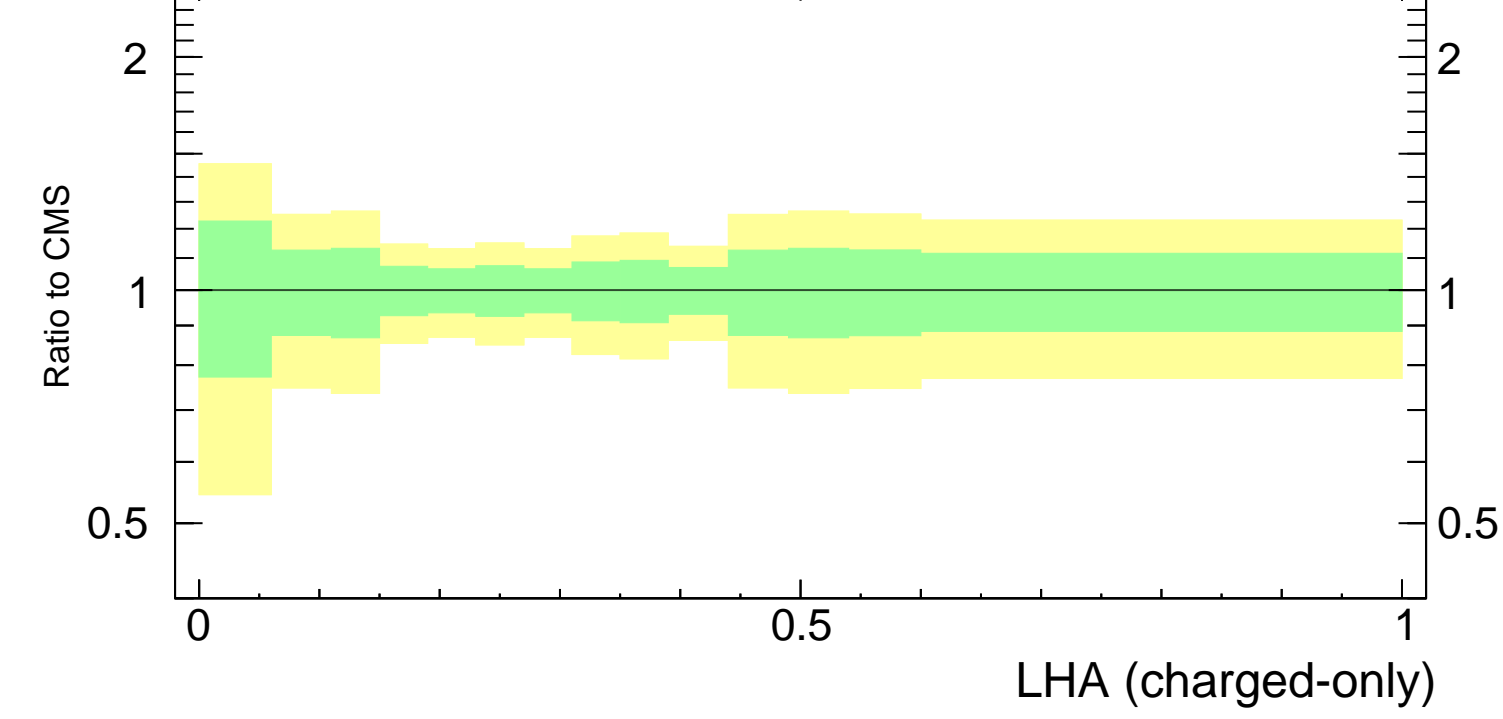

LHA $\lambda_{0.5}^1$ (charged only) (CMS jet substructure)

- CMS
- ▲ Pythia 8.308 default
- * Pythia 8.308 tune-4c
- Pythia 8.308 tune-4cx

Rivet 3.1.10, ≥ 3.3M events
mcplots.cern.ch [arXiv:1306.3436]