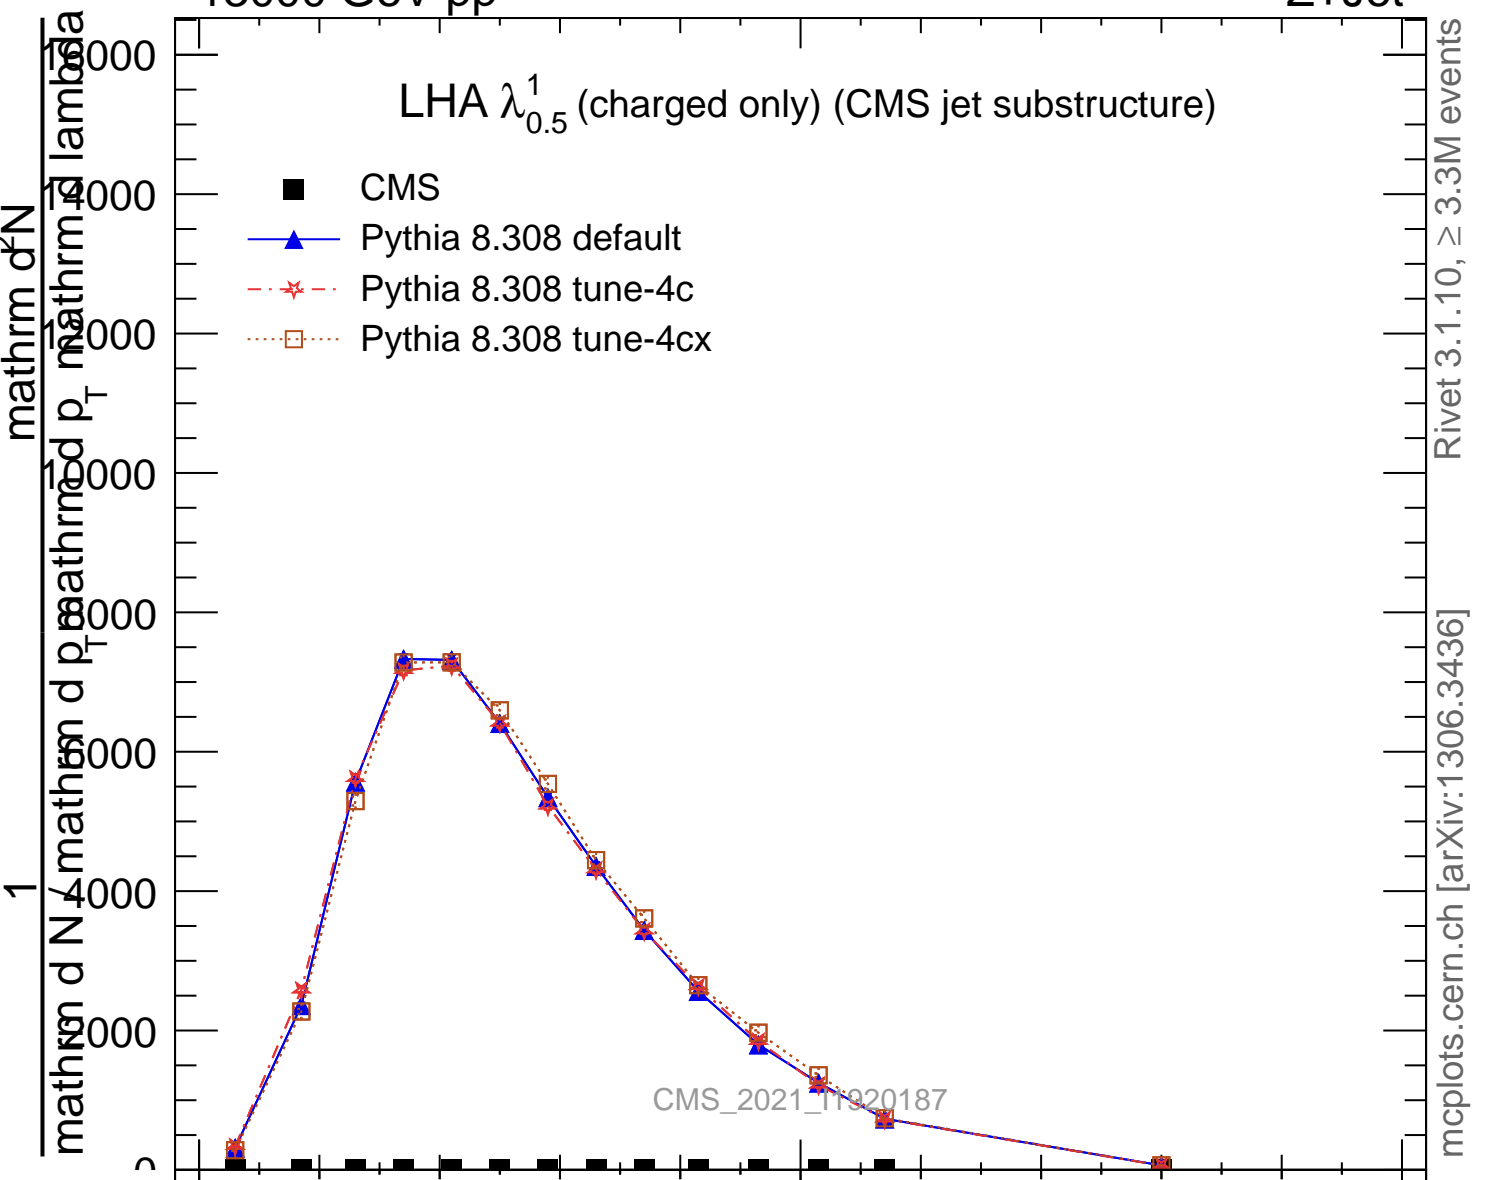

LHA $\lambda_{0.5}^1$ (charged only) (CMS jet substructure)

- CMS
- ▲ Pythia 8.308 default
- * Pythia 8.308 tune-4c
- Pythia 8.308 tune-4cx

Rivet 3.1.10, ≥ 3.3M events
mcplots.cern.ch [arXiv:1306.3436]