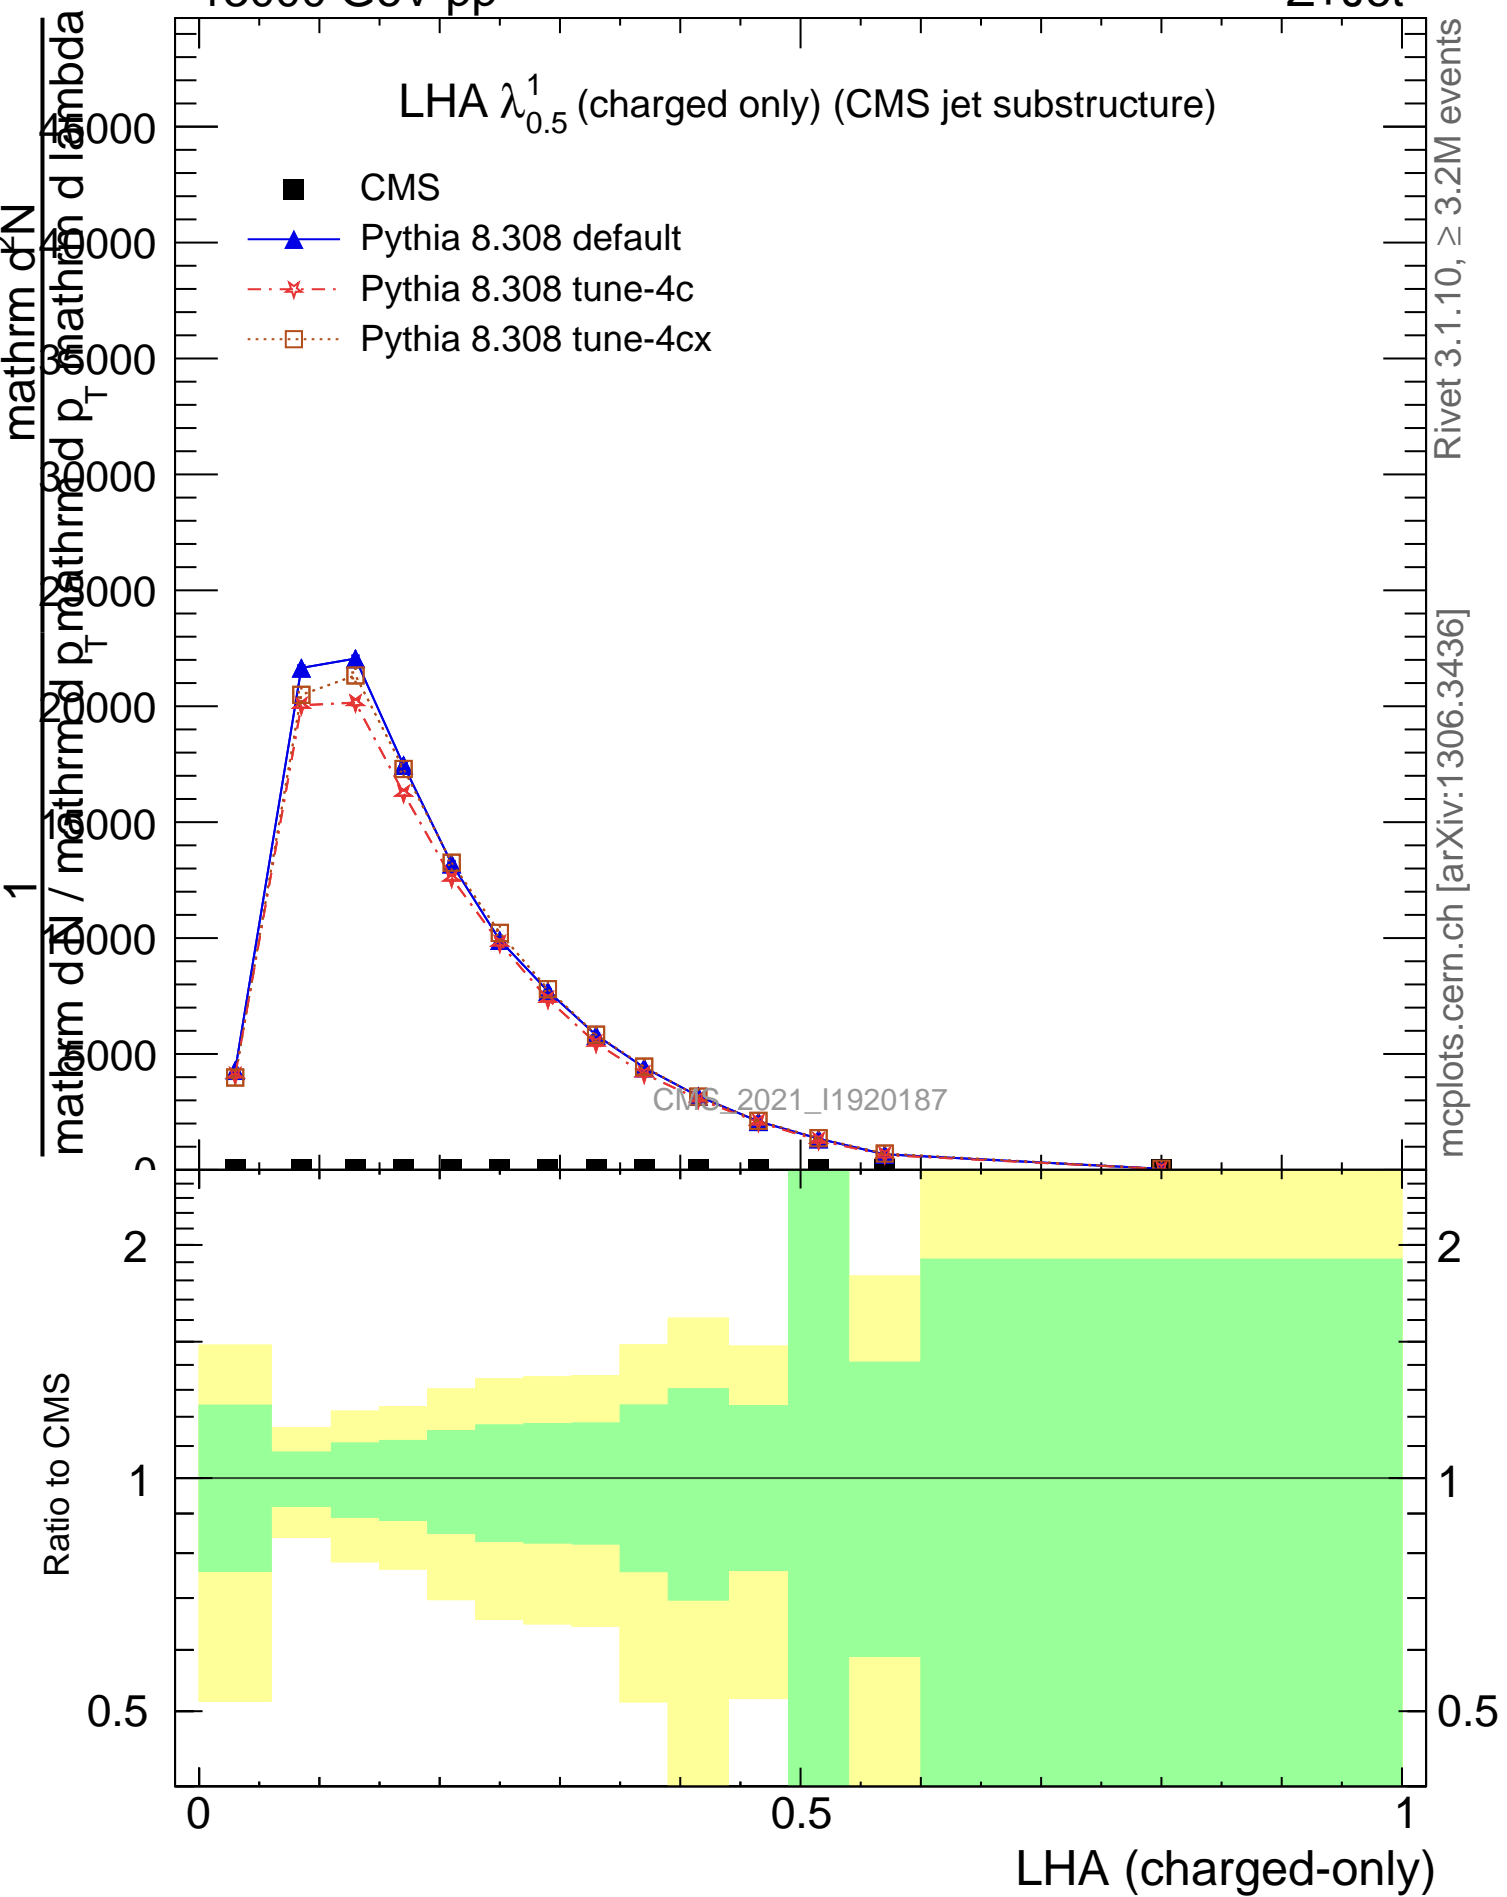

LHA $\lambda_{0.5}^1$ (charged only) (CMS jet substructure)

- CMS
- ▲ Pythia 8.308 default
- ★ Pythia 8.308 tune-4c
- Pythia 8.308 tune-4cx

CMS, 2021_11920187

mcplots.cern.ch [arXiv:1306.3436]

Rivet 3.1.10, ≥ 3.2M events