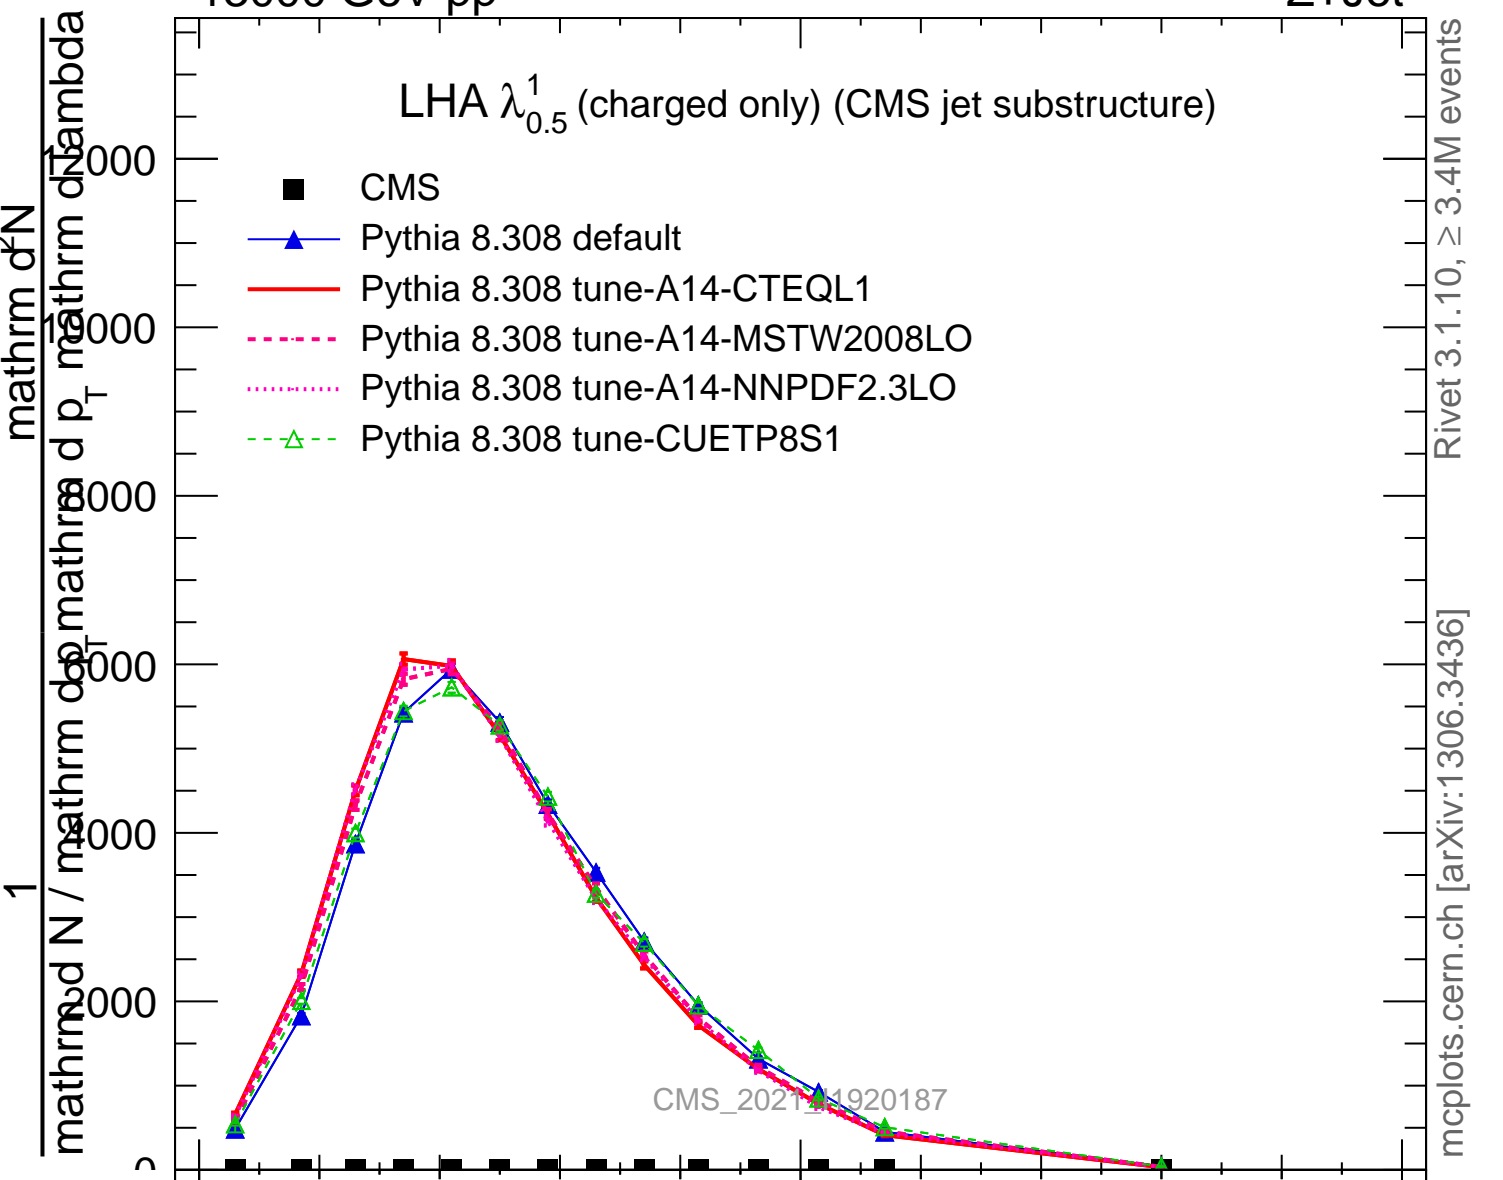

LHA $\lambda_{0.5}^1$ (charged only) (CMS jet substructure)

- CMS
- ▲ Pythia 8.308 default
- Pythia 8.308 tune-A14-CTEQL1
- - - Pythia 8.308 tune-A14-MSTW2008LO
- ⋯ Pythia 8.308 tune-A14-NNPDF2.3LO
- - Δ Pythia 8.308 tune-CUETP8S1

Rivet 3.1.10, ≥ 3.4M events
mcplots.cern.ch [arXiv:1306.3436]