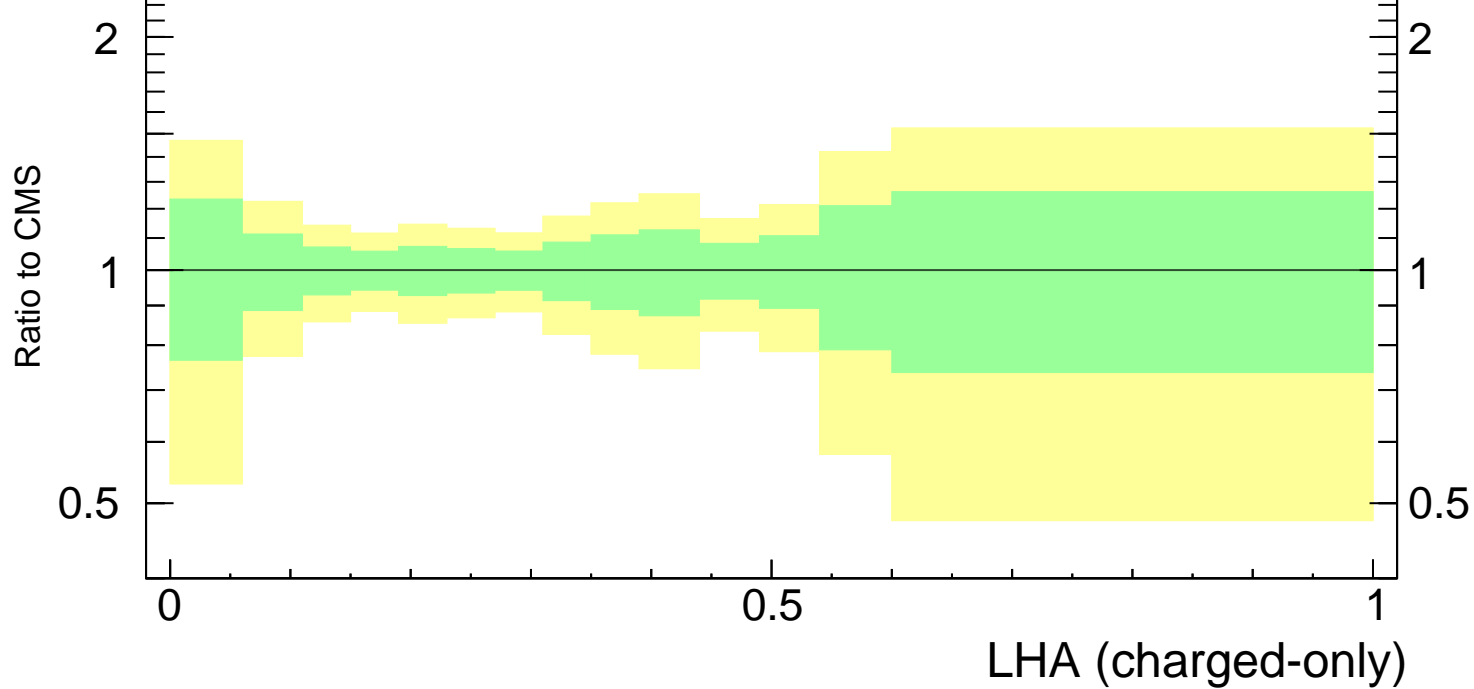

LHA $\lambda_{0.5}^1$ (charged only) (CMS jet substructure)

- CMS
- ▲ Pythia 8.308 default
- Pythia 8.308 tune-A14-CTEQL1
- - - Pythia 8.308 tune-A14-MSTW2008LO
- ⋯ Pythia 8.308 tune-A14-NNPDF2.3LO
- - Δ Pythia 8.308 tune-CUETP8S1

Rivet 3.1.10, ≥ 3.4M events
mcplots.cern.ch [arXiv:1306.3436]