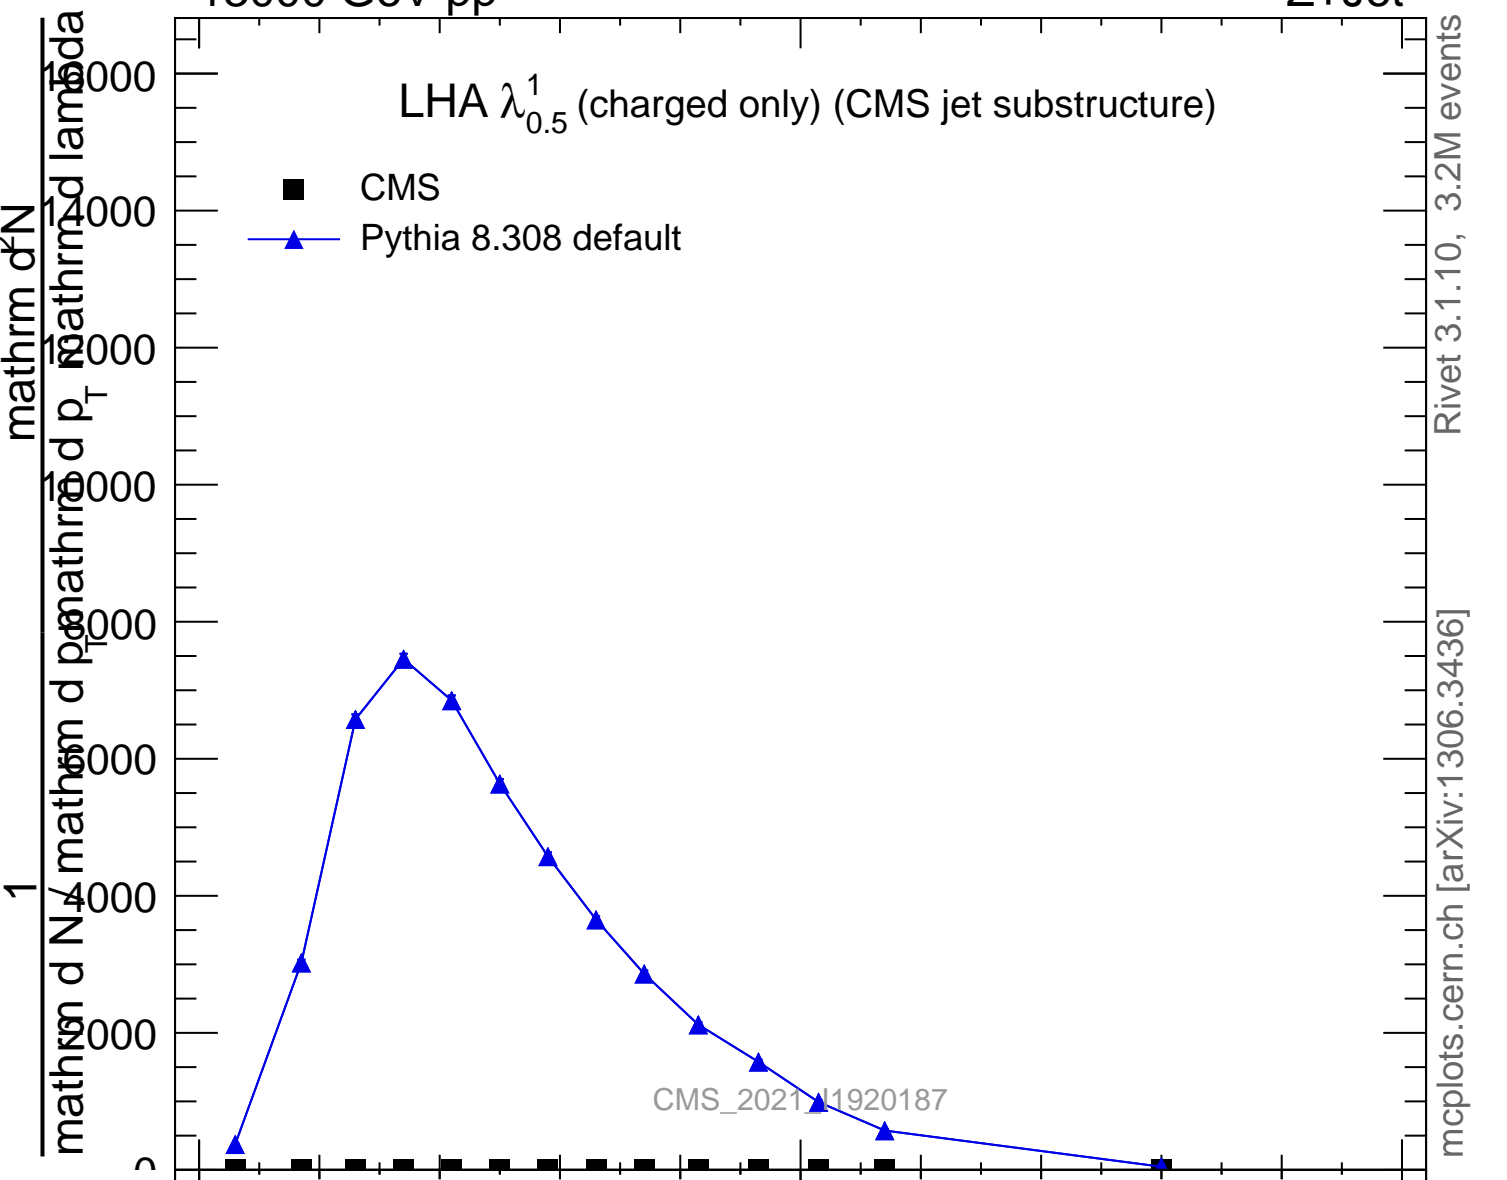

LHA $\lambda_{0.5}^1$ (charged only) (CMS jet substructure)

- CMS
- ▲ Pythia 8.308 default

Rivet 3.1.10, 3.2M events
mcplots.cern.ch [arXiv:1306.3436]