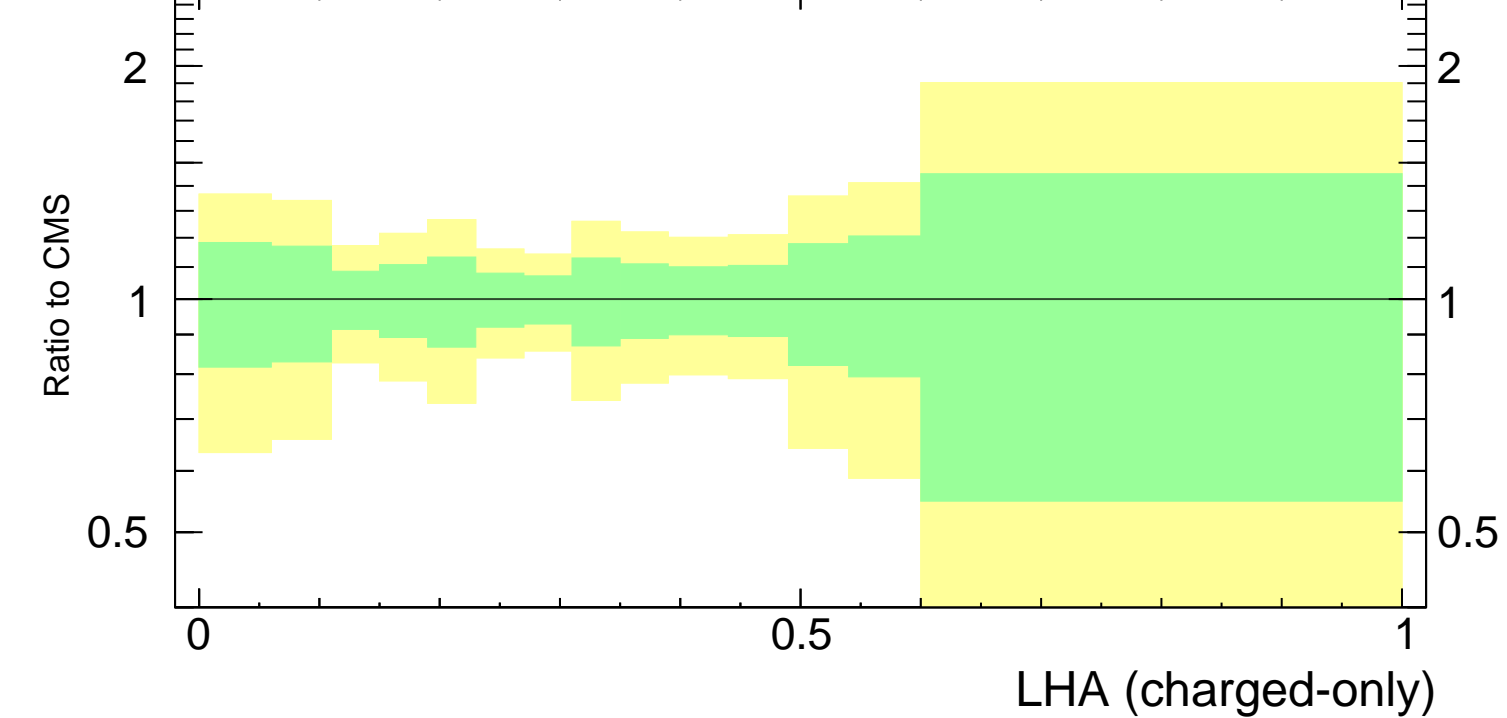

LHA $\lambda_{0.5}^1$ (charged only) (CMS jet substructure)

- CMS
- ▲ Pythia 8.308 default

Rivet 3.1.10, 3.2M events
mcplots.cern.ch [arXiv:1306.3436]