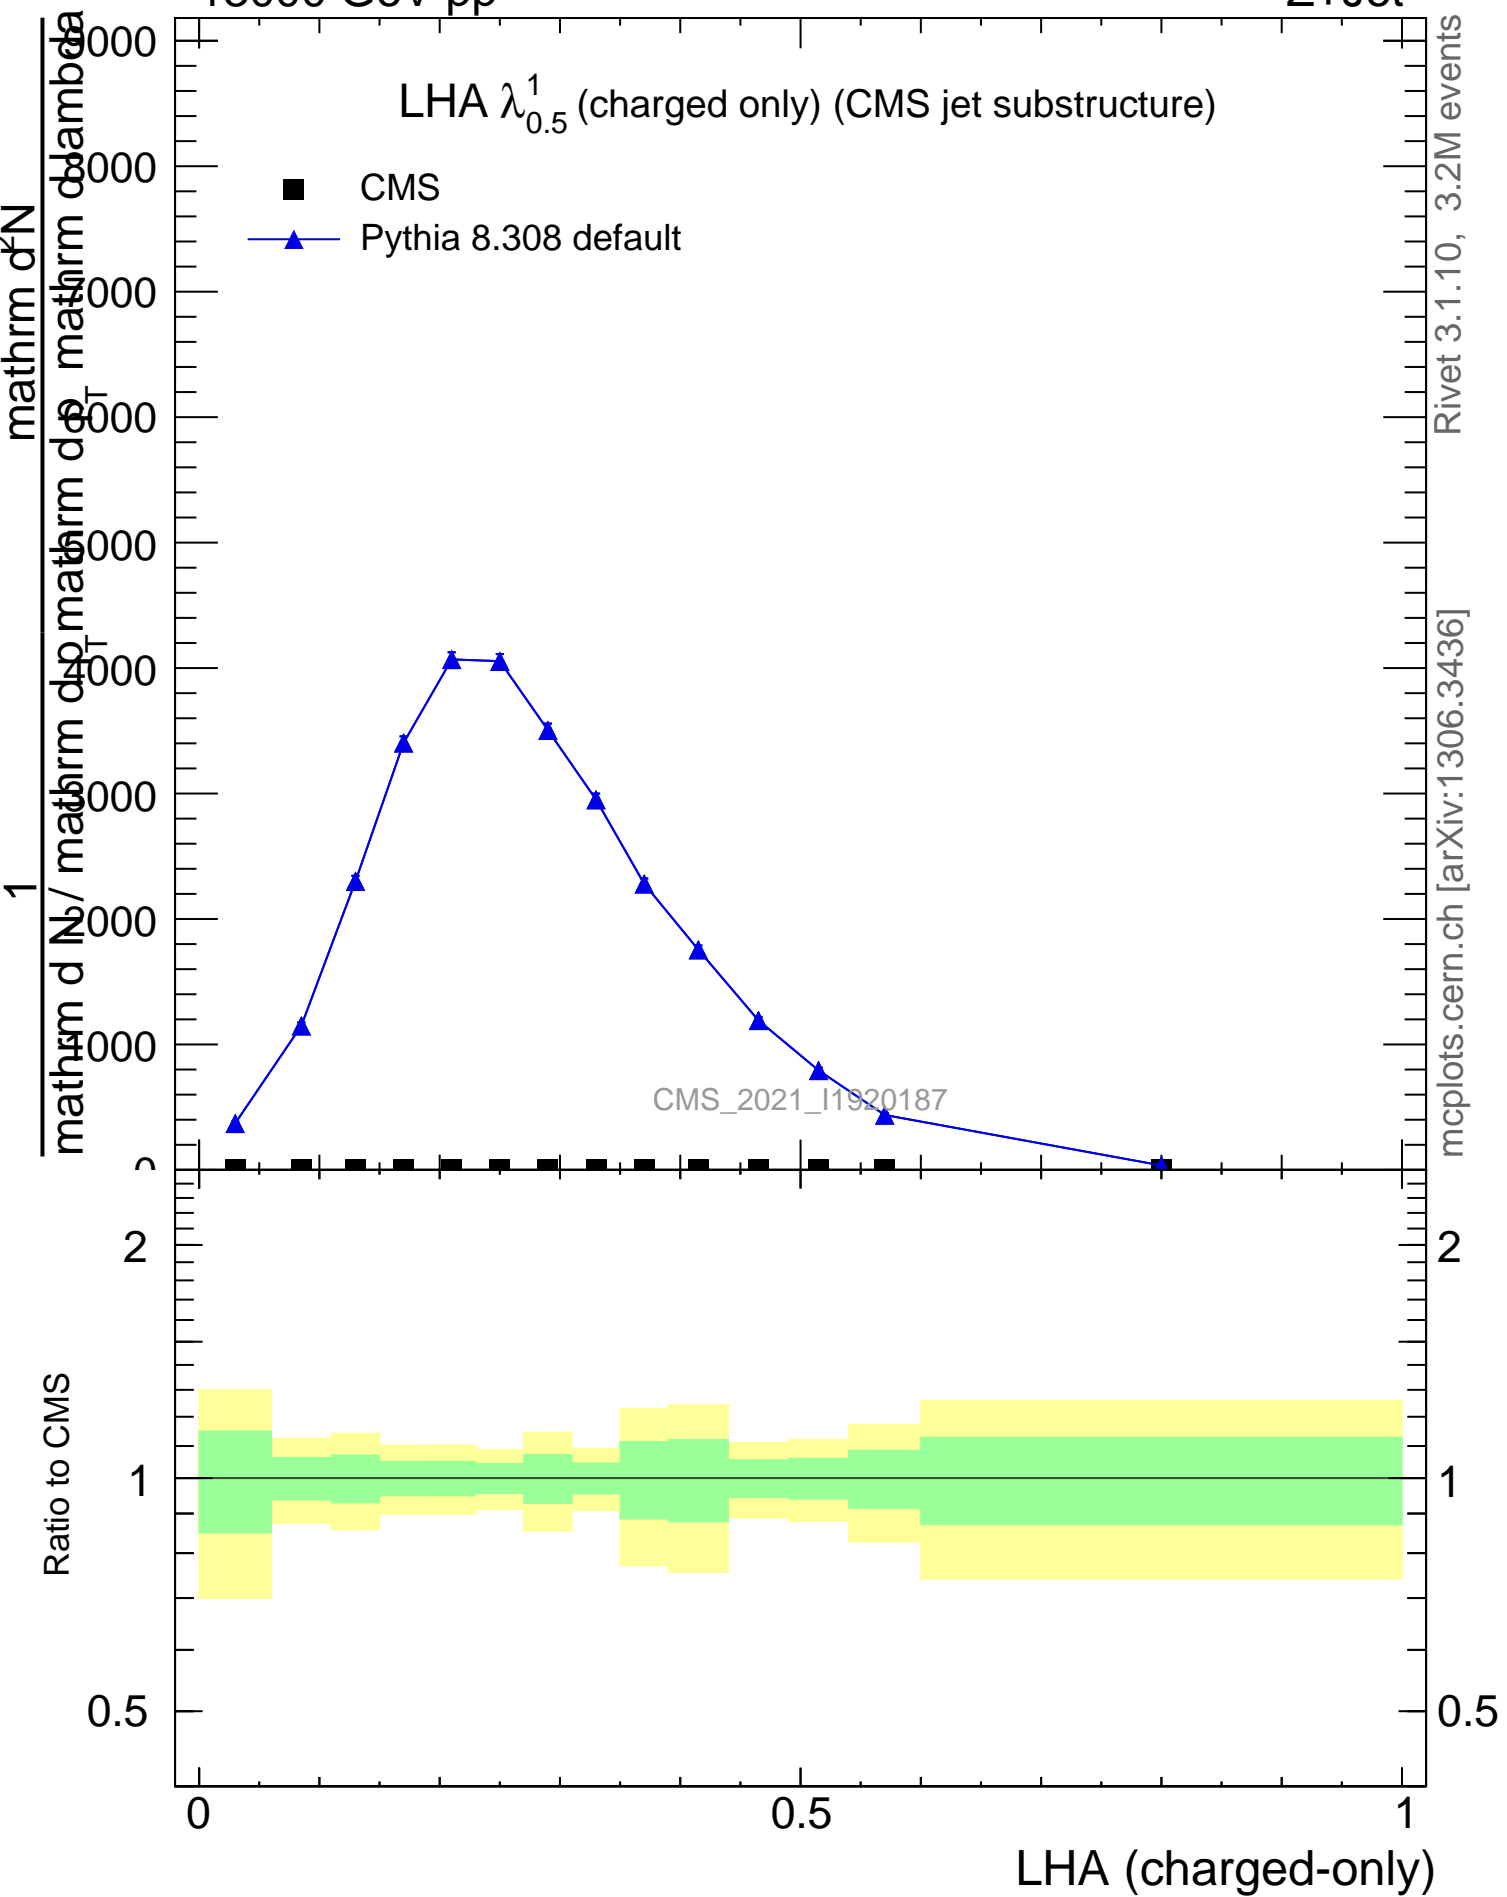

LHA  $\lambda_{0.5}^1$  (charged only) (CMS jet substructure)

- CMS
- ▲ Pythia 8.308 default

Rivet 3.1.10, 3.2M events  
mcplots.cern.ch [arXiv:1306.3436]