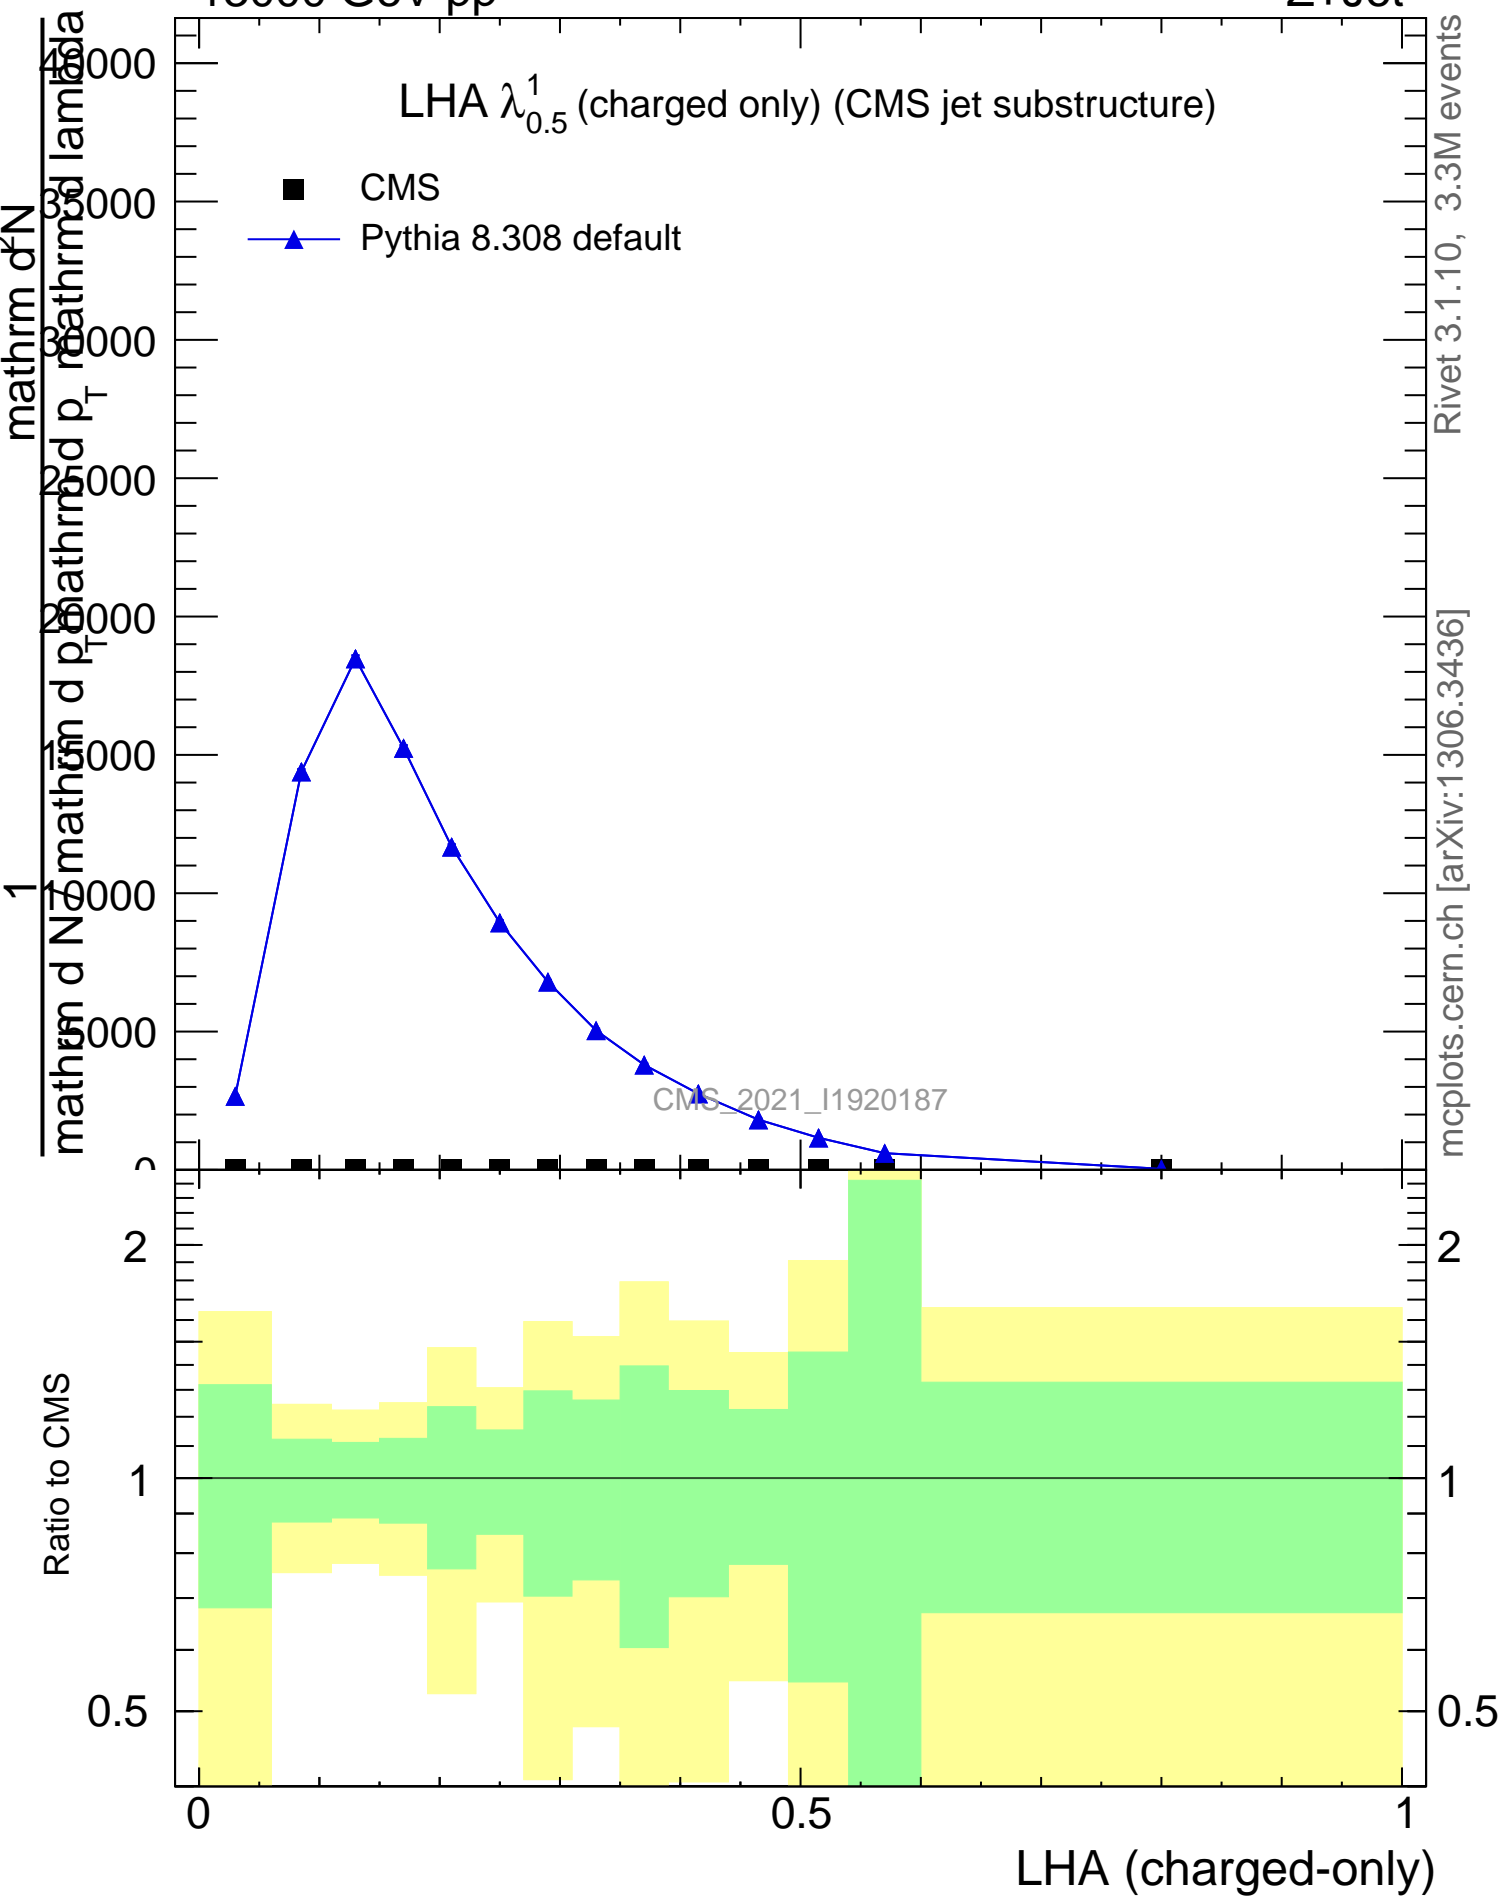

LHA $\lambda_{0.5}^1$ (charged only) (CMS jet substructure)

- CMS
- ▲ Pythia 8.308 default

CMS_2021_11920187

mcplots.cern.ch [arXiv:1306.3436]

Rivet 3.1.10, 3.3M events