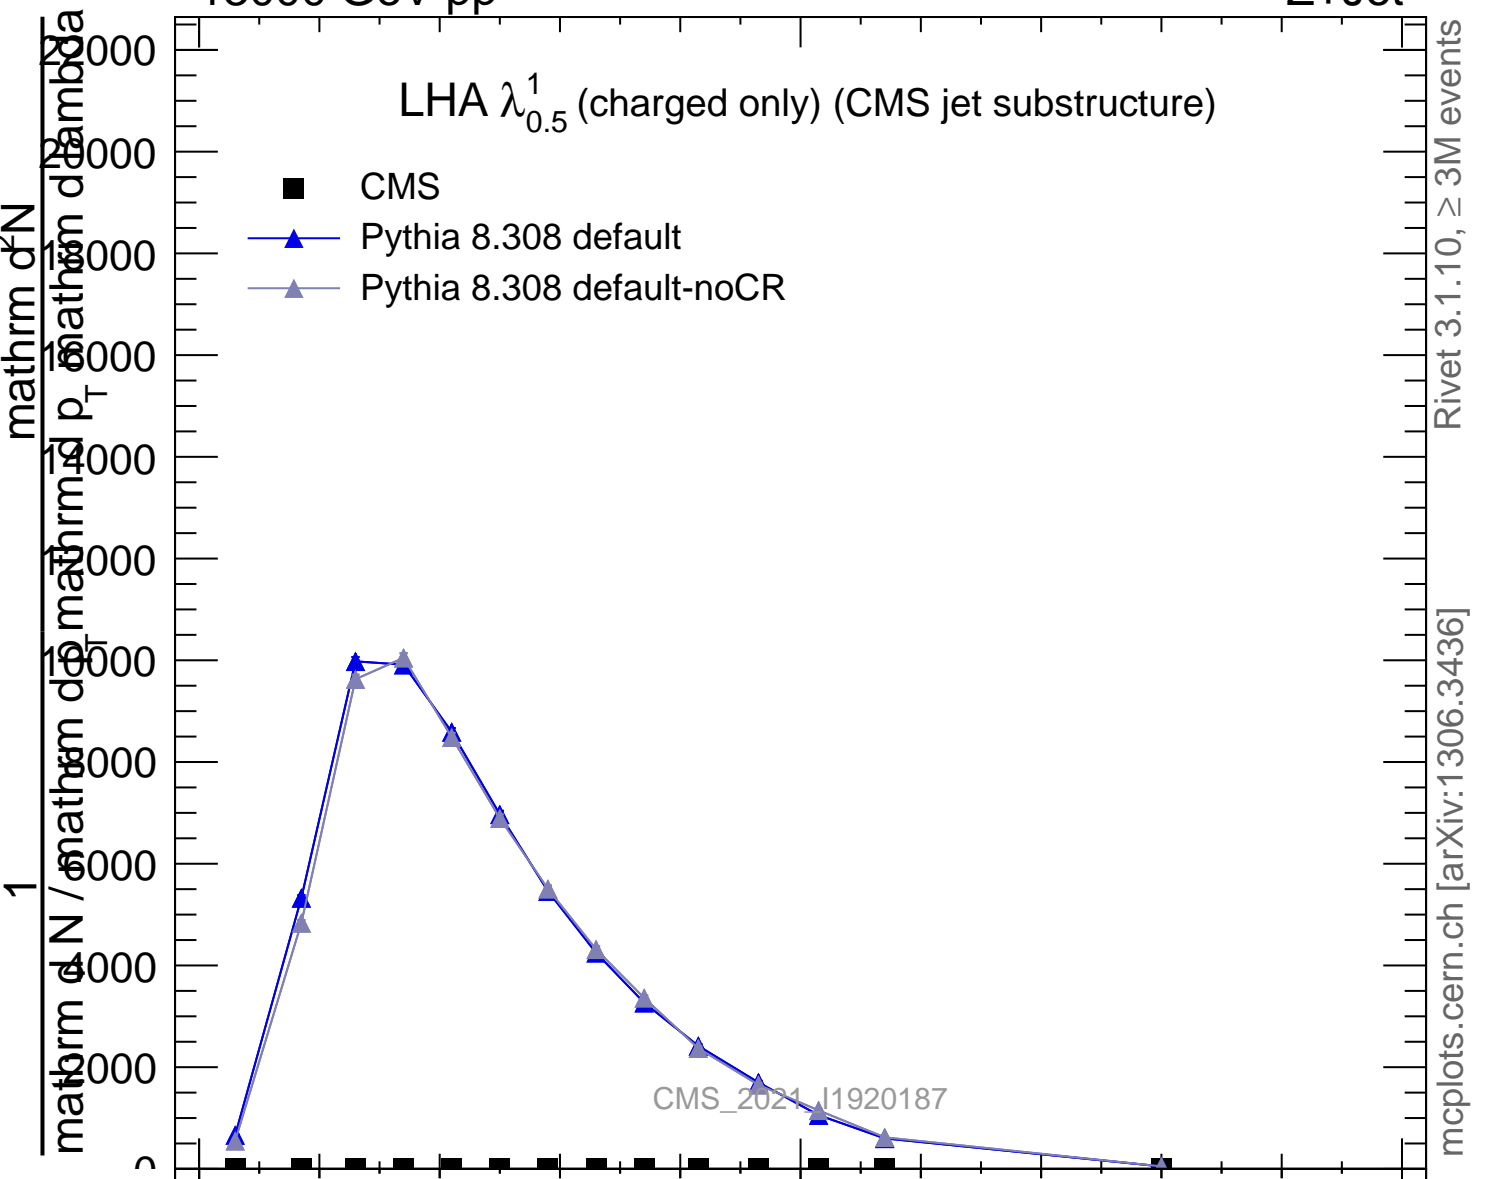

LHA $\lambda_{0.5}^1$ (charged only) (CMS jet substructure)

- CMS
- ▲ Pythia 8.308 default
- ▲ Pythia 8.308 default-noCR

CMS_2021_11920187

mcplots.cern.ch [arXiv:1306.3436]

Rivet 3.1.10, $\geq 3M$ events