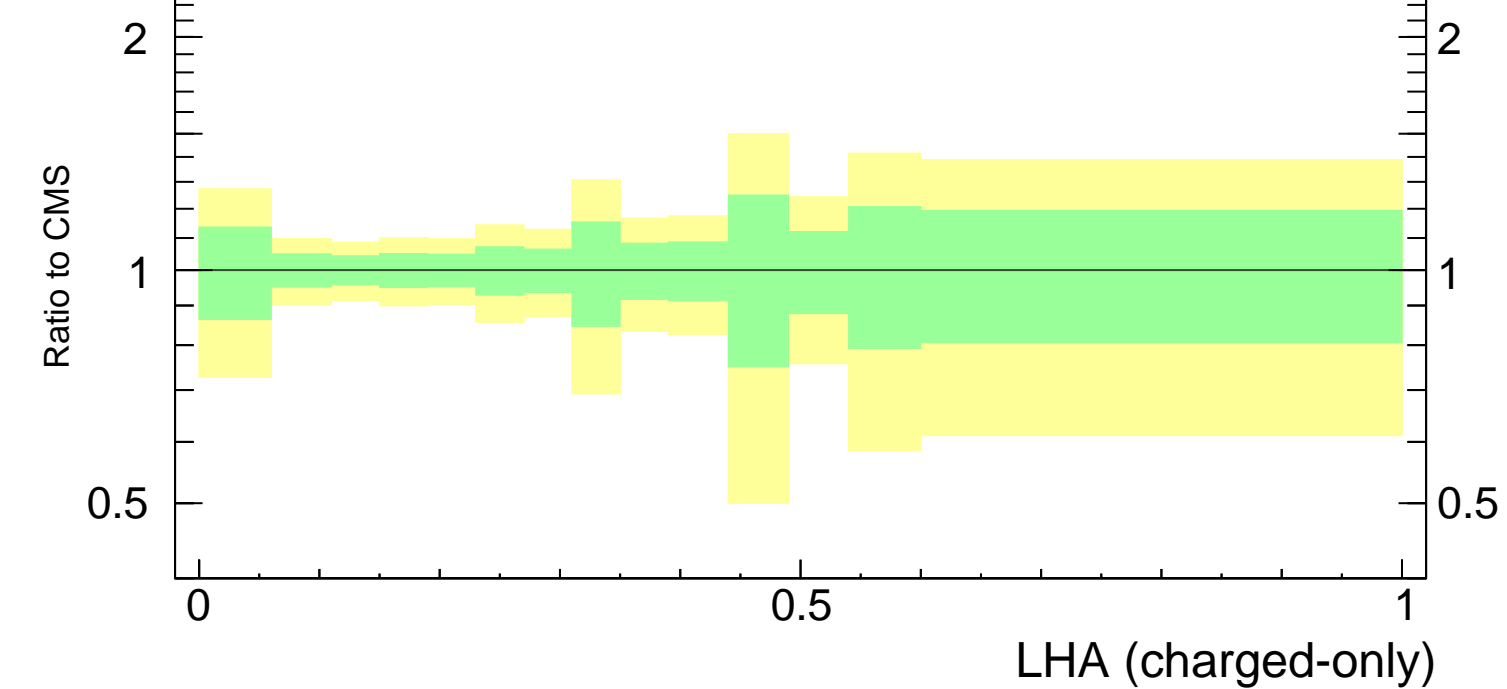

LHA $\lambda_{0.5}^1$ (charged only) (CMS jet substructure)

- CMS
- ▲ Pythia 8.308 default
- ▲ Pythia 8.308 default-noCR

CMS_2021_11920187

mcplots.cern.ch [arXiv:1306.3436]

Rivet 3.1.10, $\geq 3M$ events