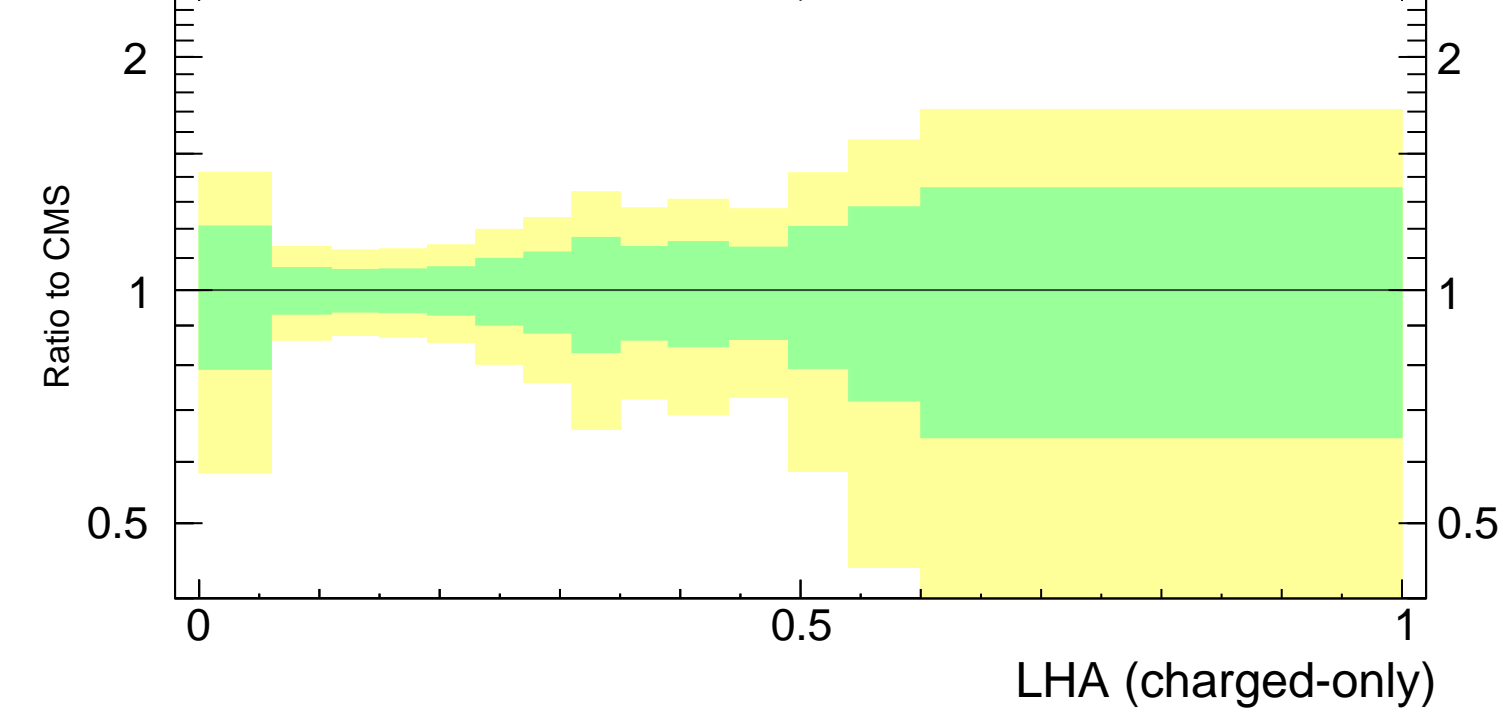

LHA $\lambda_{0.5}^1$ (charged only) (CMS jet substructure)

- CMS
- ▲ Pythia 8.308 default
- ▲ Pythia 8.308 default-noCR

mcplots.cern.ch [arXiv:1306.3436]

Rivet 3.1.10, ≥ 2.6 M events