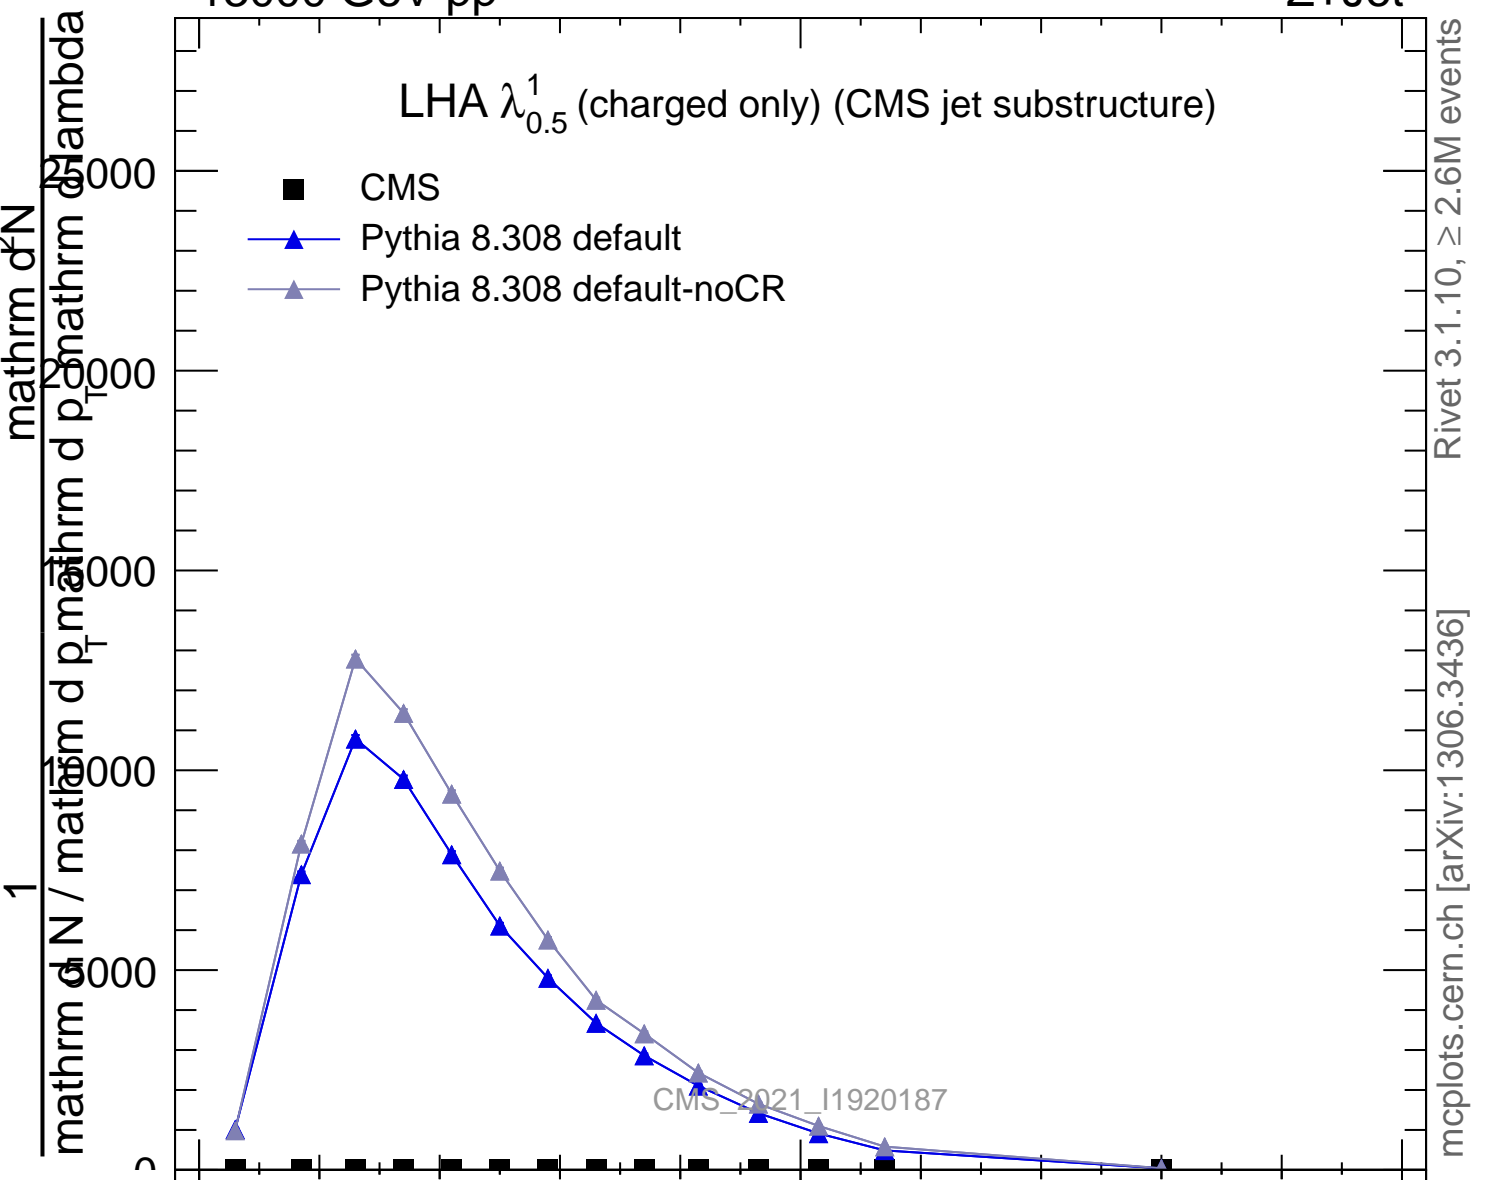

LHA $\lambda_{0.5}^1$ (charged only) (CMS jet substructure)

- CMS
- ▲ Pythia 8.308 default
- ▲ Pythia 8.308 default-noCR

mcplots.cern.ch [arXiv:1306.3436]

Rivet 3.1.10, ≥ 2.6 M events