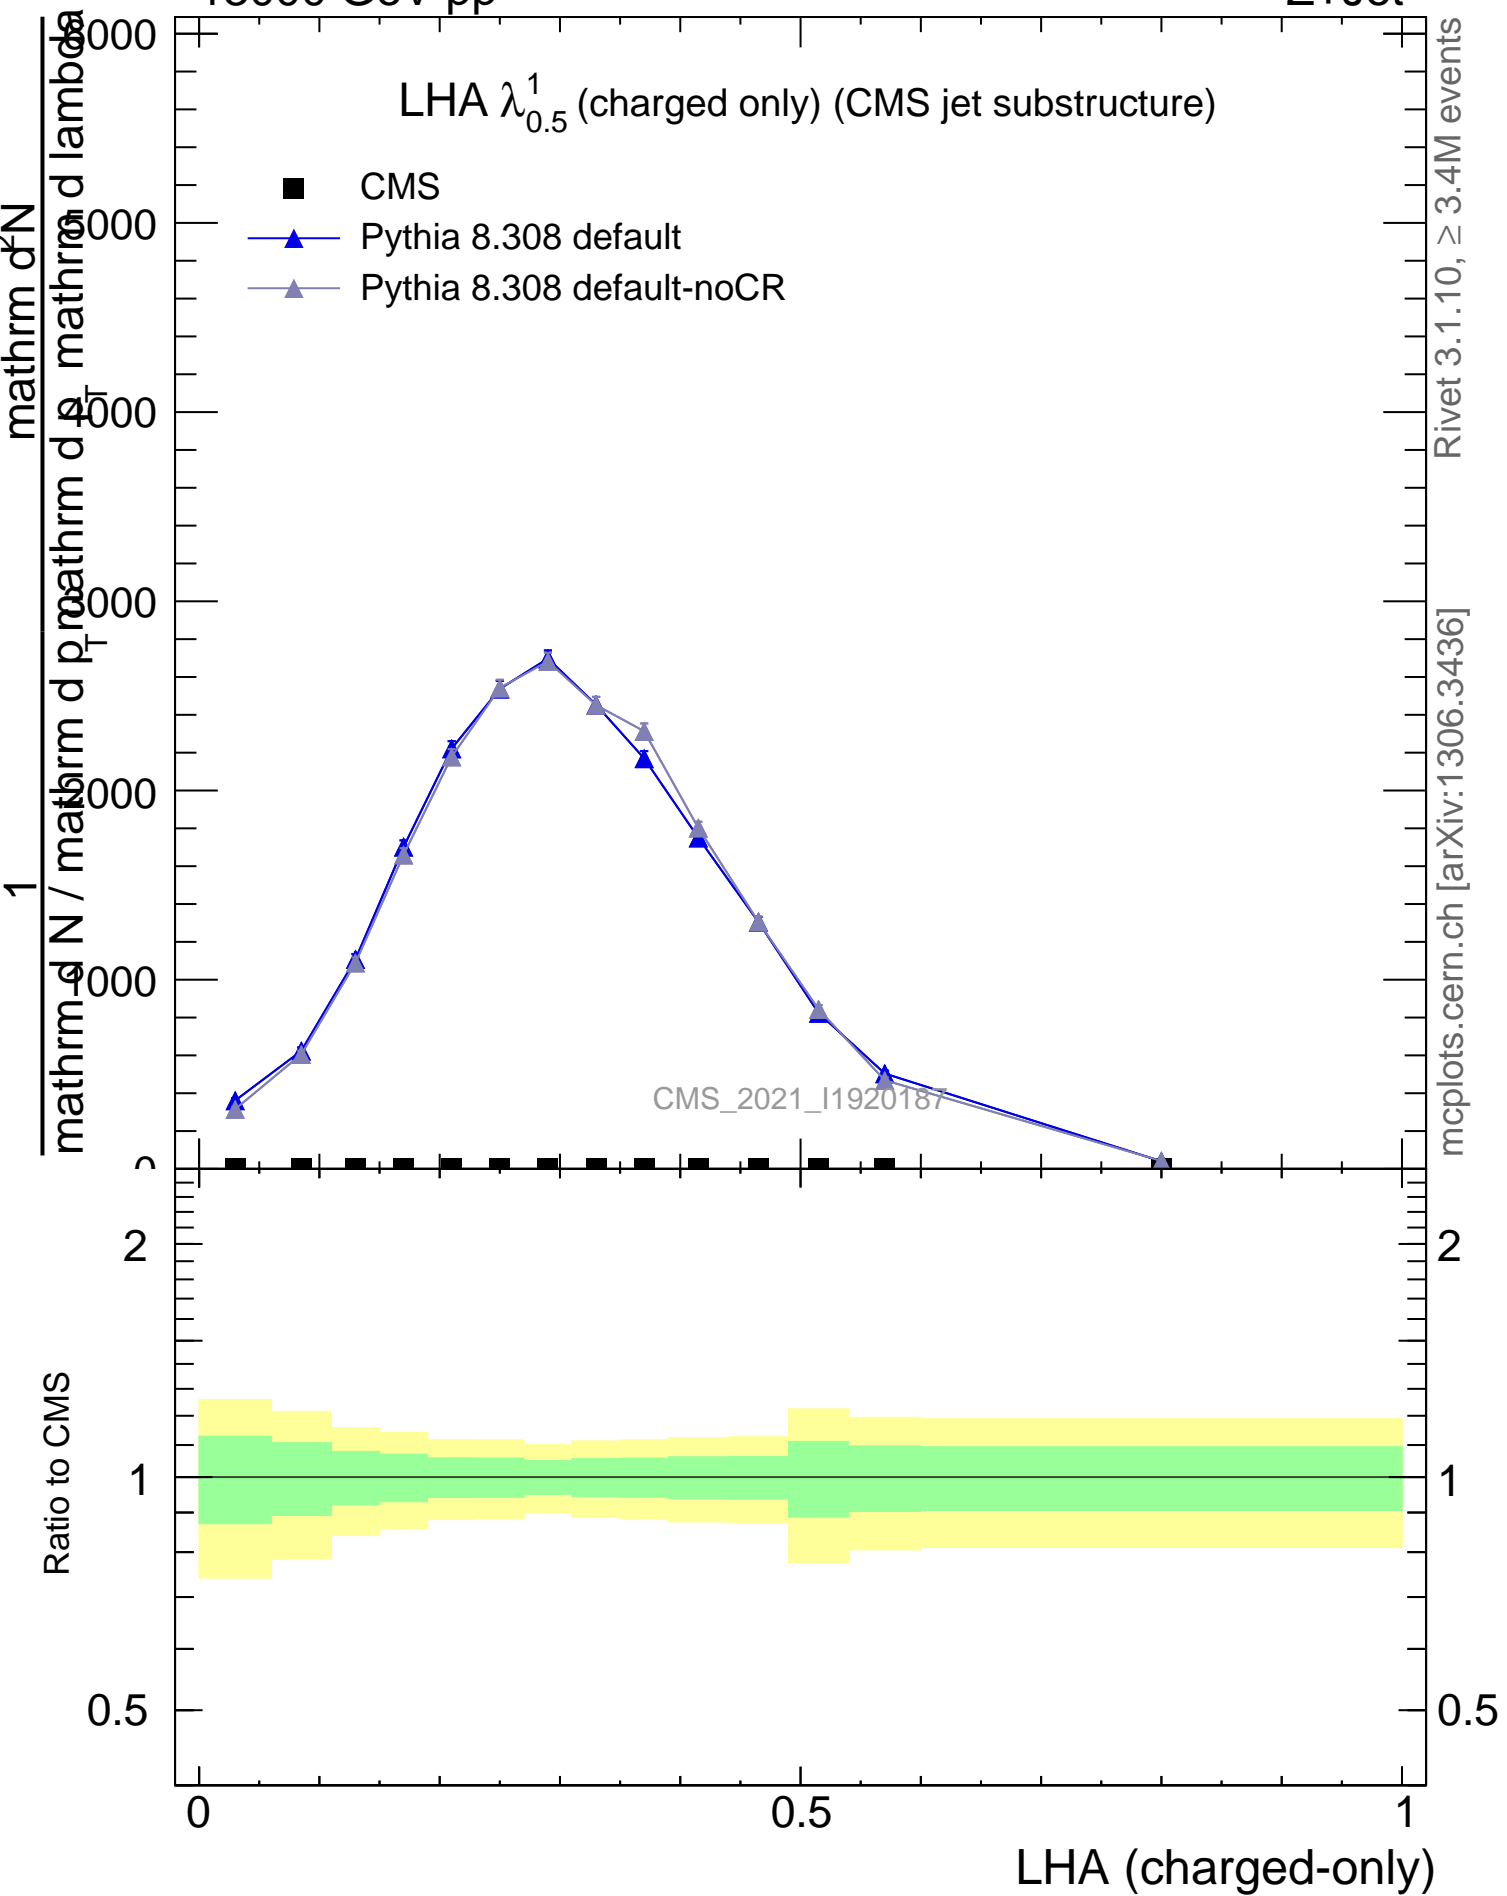

LHA $\lambda_{0.5}^1$ (charged only) (CMS jet substructure)

- CMS
- ▲ Pythia 8.308 default
- ▲ Pythia 8.308 default-noCR

Rivet 3.1.10, $\geq 3.4M$ events

mcplots.cern.ch [arXiv:1306.3436]

CMS_2021_I1920187