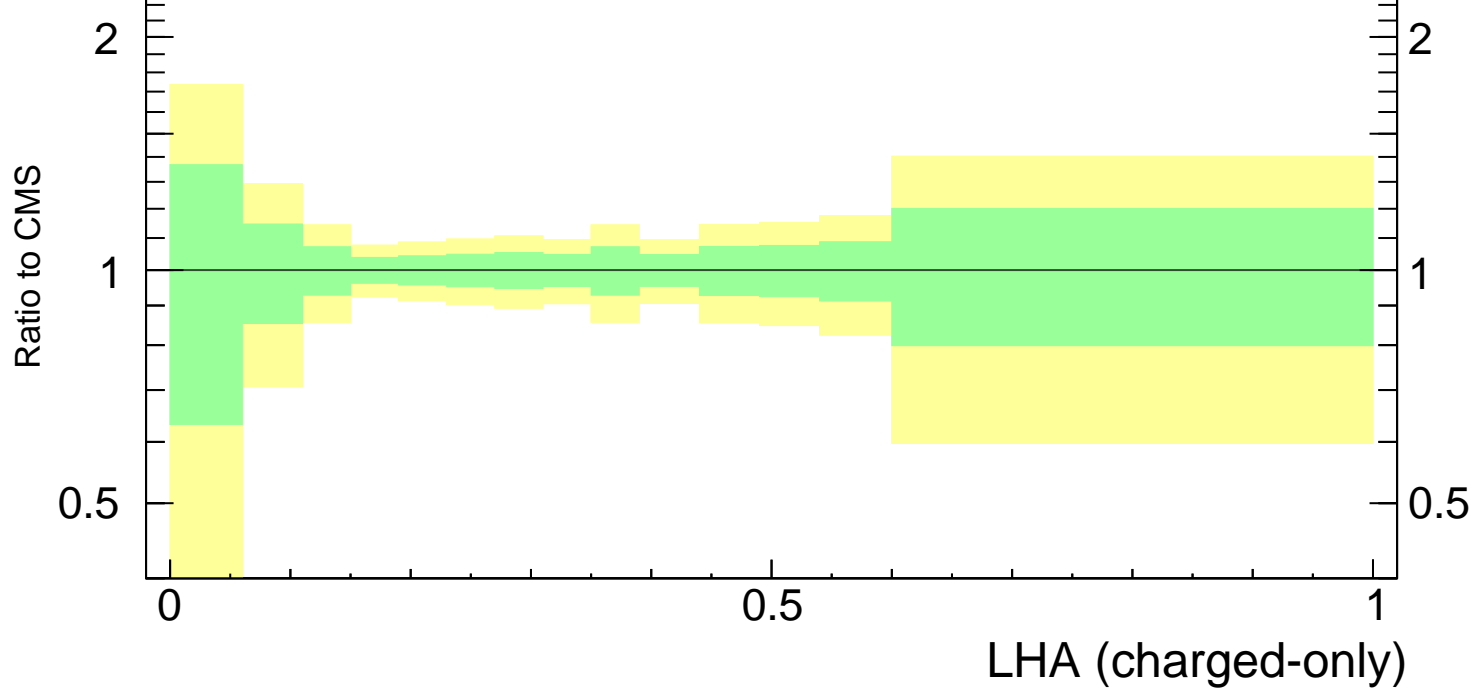

LHA $\lambda_{0.5}^1$ (charged only) (CMS jet substructure)

- CMS
- ▲ Pythia 8.308 default
- ▼ Pythia 8.308 tune-1
- Pythia 8.308 tune-2c
- Pythia 8.308 tune-2m

Rivet 3.1.10, ≥ 2.9M events
mcplots.cern.ch [arXiv:1306.3436]