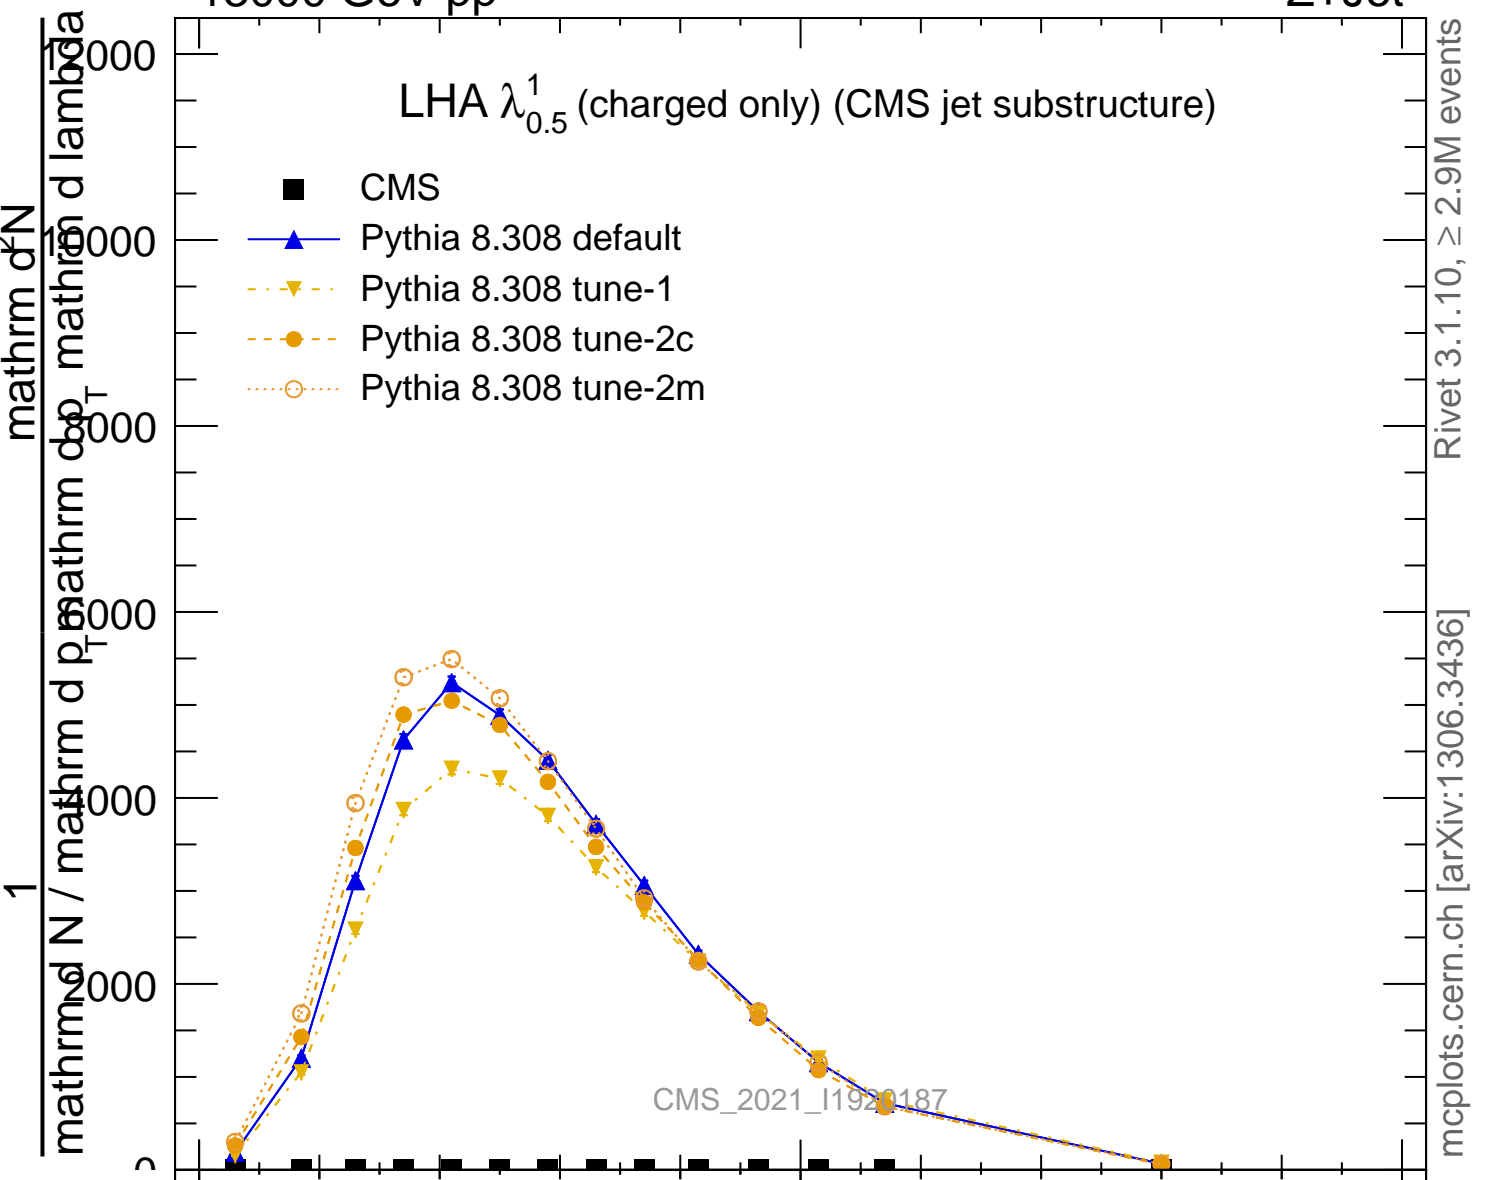

LHA $\lambda_{0.5}^1$ (charged only) (CMS jet substructure)

- CMS
- ▲ Pythia 8.308 default
- ▼ Pythia 8.308 tune-1
- Pythia 8.308 tune-2c
- Pythia 8.308 tune-2m

Rivet 3.1.10, ≥ 2.9M events
mcplots.cern.ch [arXiv:1306.3436]