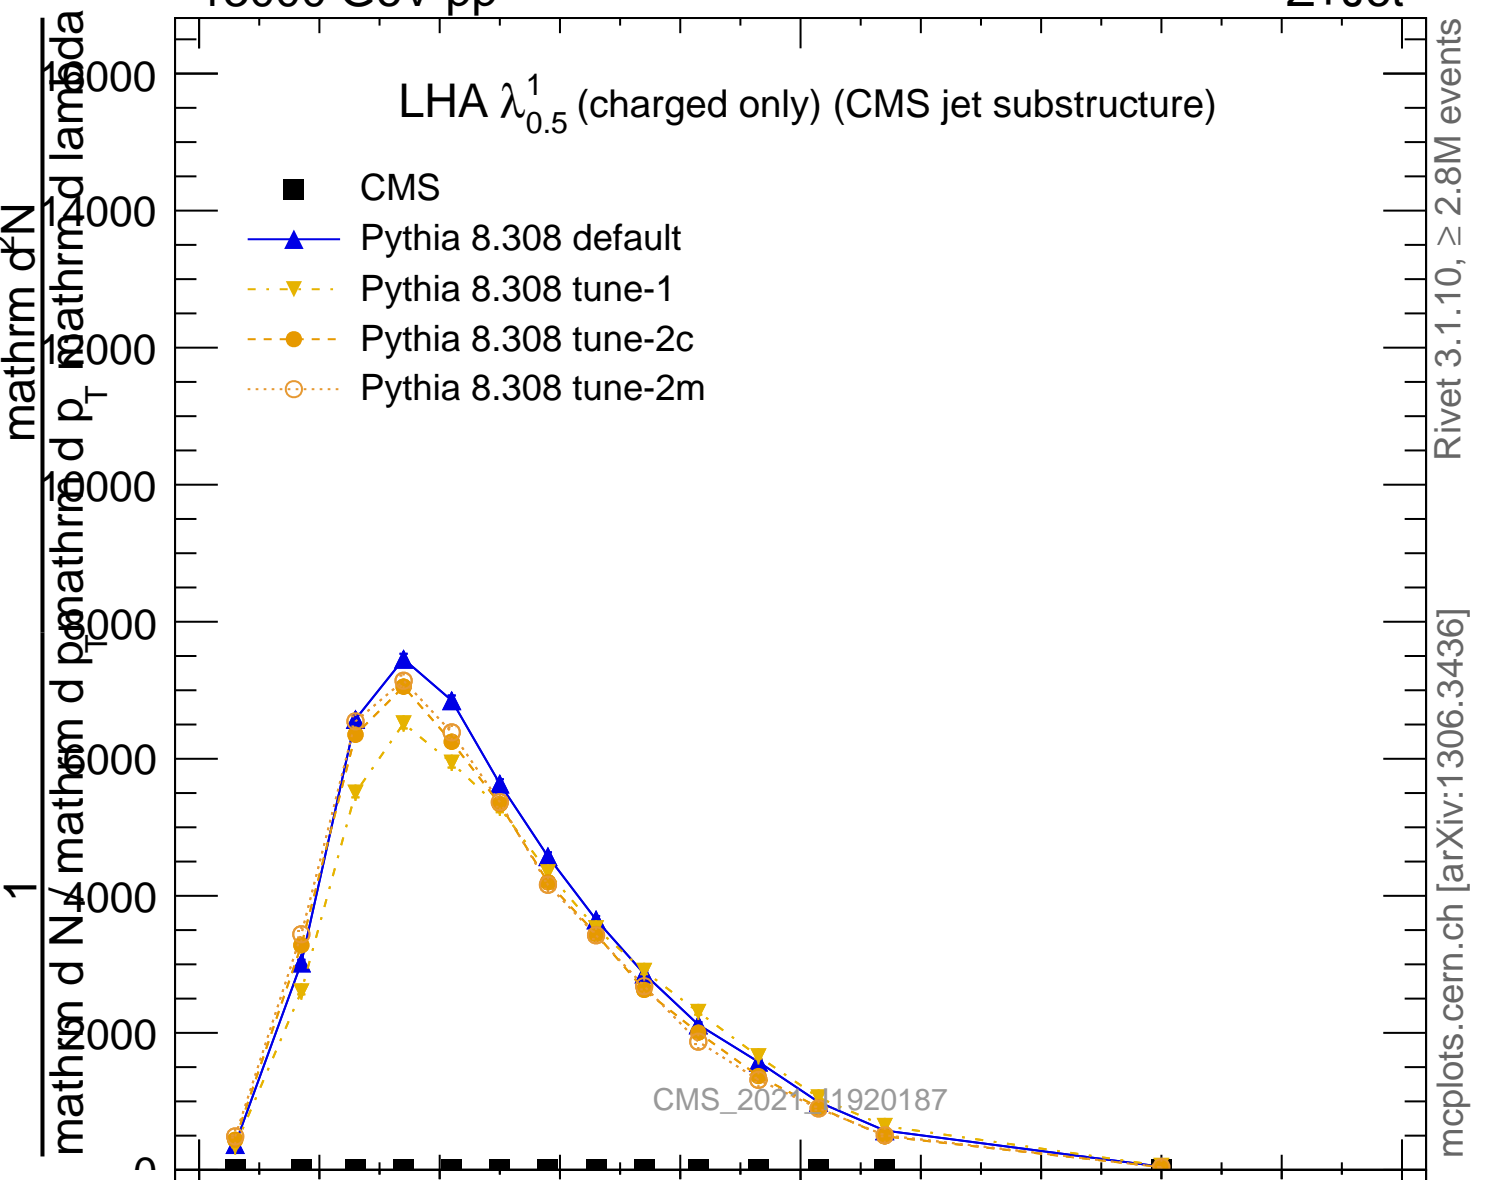

LHA  $\lambda_{0.5}^1$  (charged only) (CMS jet substructure)

- CMS
- ▲ Pythia 8.308 default
- ▼ Pythia 8.308 tune-1
- Pythia 8.308 tune-2c
- Pythia 8.308 tune-2m

Rivet 3.1.10, ≥ 2.8M events  
mcplots.cern.ch [arXiv:1306.3436]