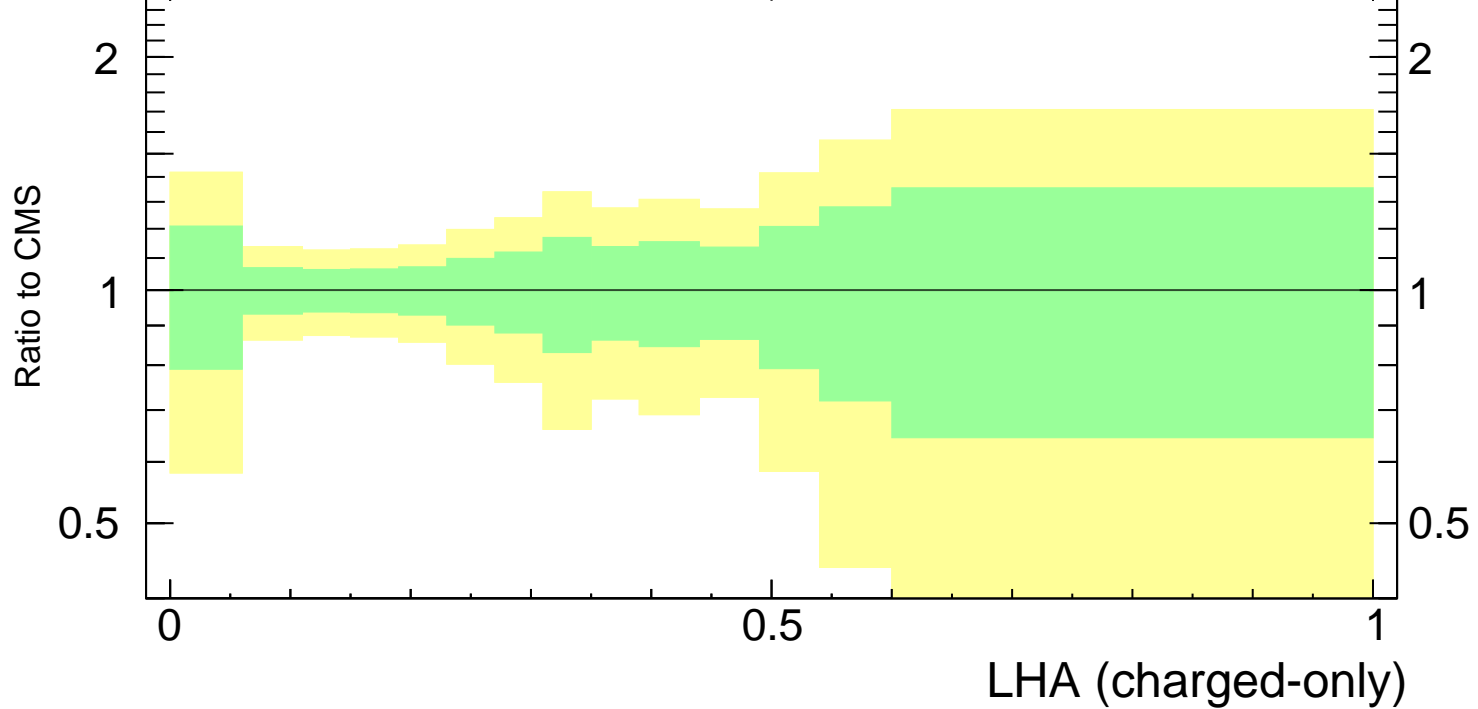

LHA $\lambda_{0.5}^1$ (charged only) (CMS jet substructure)

- CMS
- ▲ Pythia 8.308 default
- ▼ Pythia 8.308 tune-1
- Pythia 8.308 tune-2c
- Pythia 8.308 tune-2m

Rivet 3.1.10, ≥ 2.6M events
mcplots.cern.ch [arXiv:1306.3436]