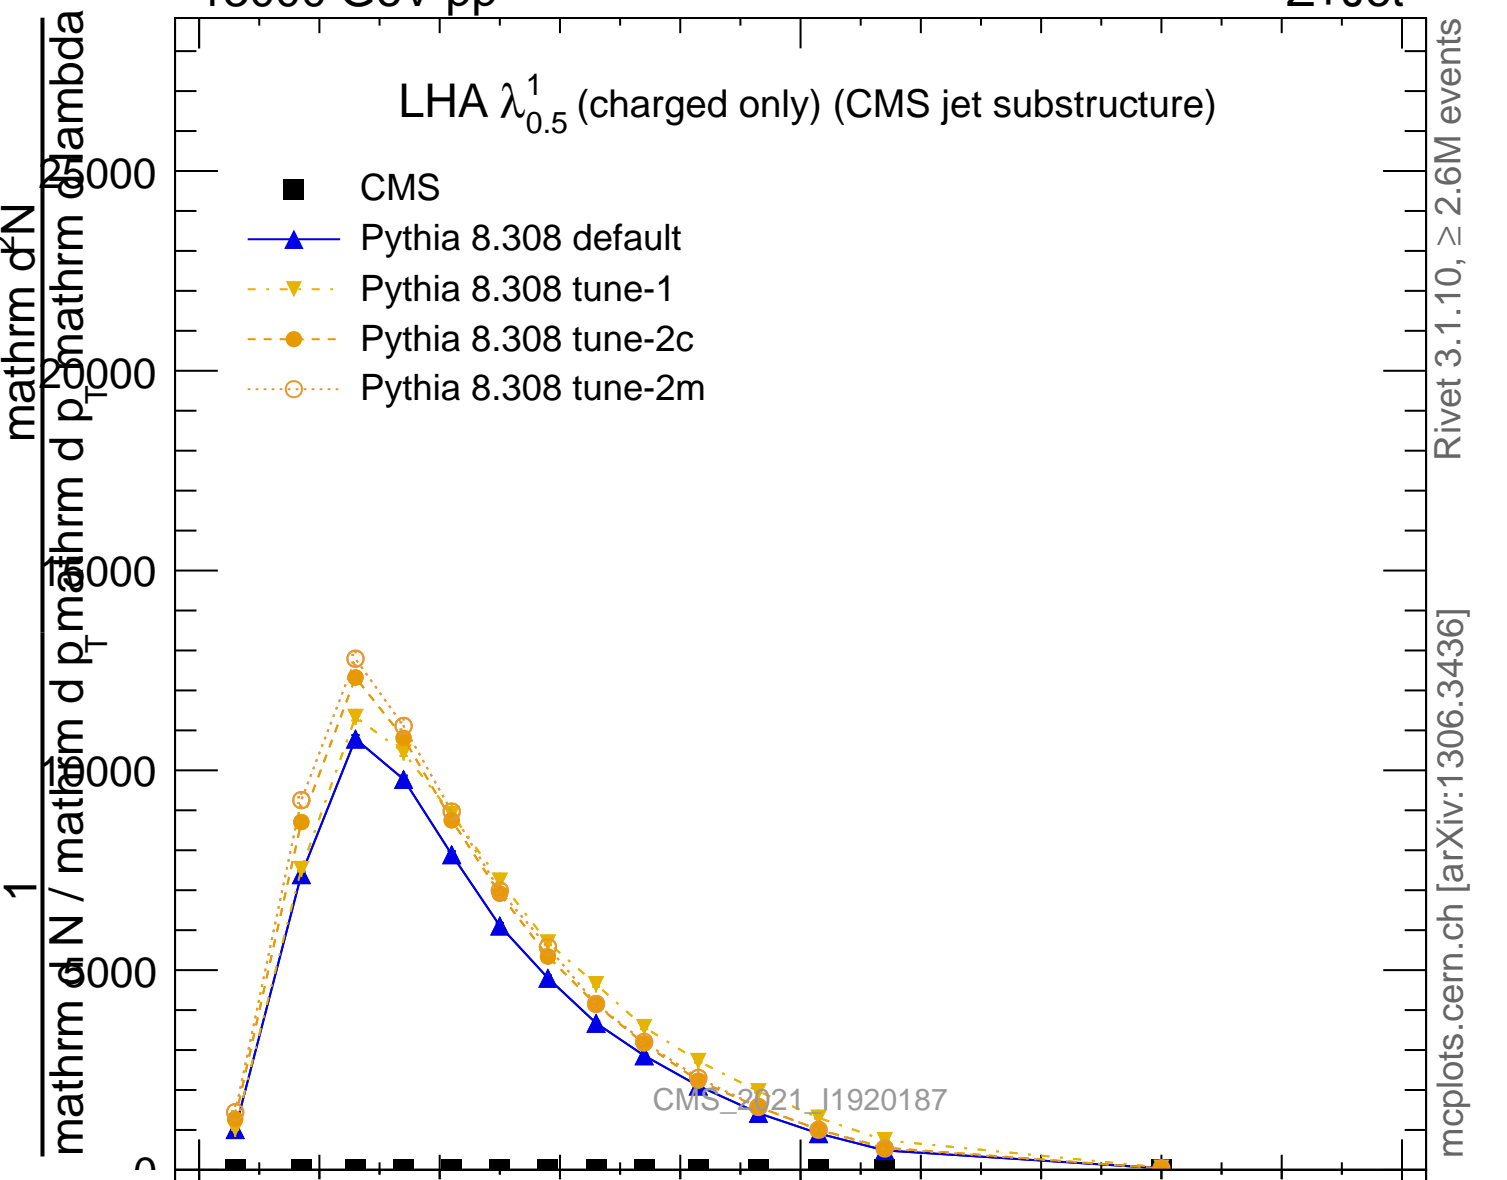

LHA $\lambda_{0.5}^1$ (charged only) (CMS jet substructure)

- CMS
- ▲ Pythia 8.308 default
- ▼ Pythia 8.308 tune-1
- Pythia 8.308 tune-2c
- Pythia 8.308 tune-2m

Rivet 3.1.10, ≥ 2.6M events
mcplots.cern.ch [arXiv:1306.3436]