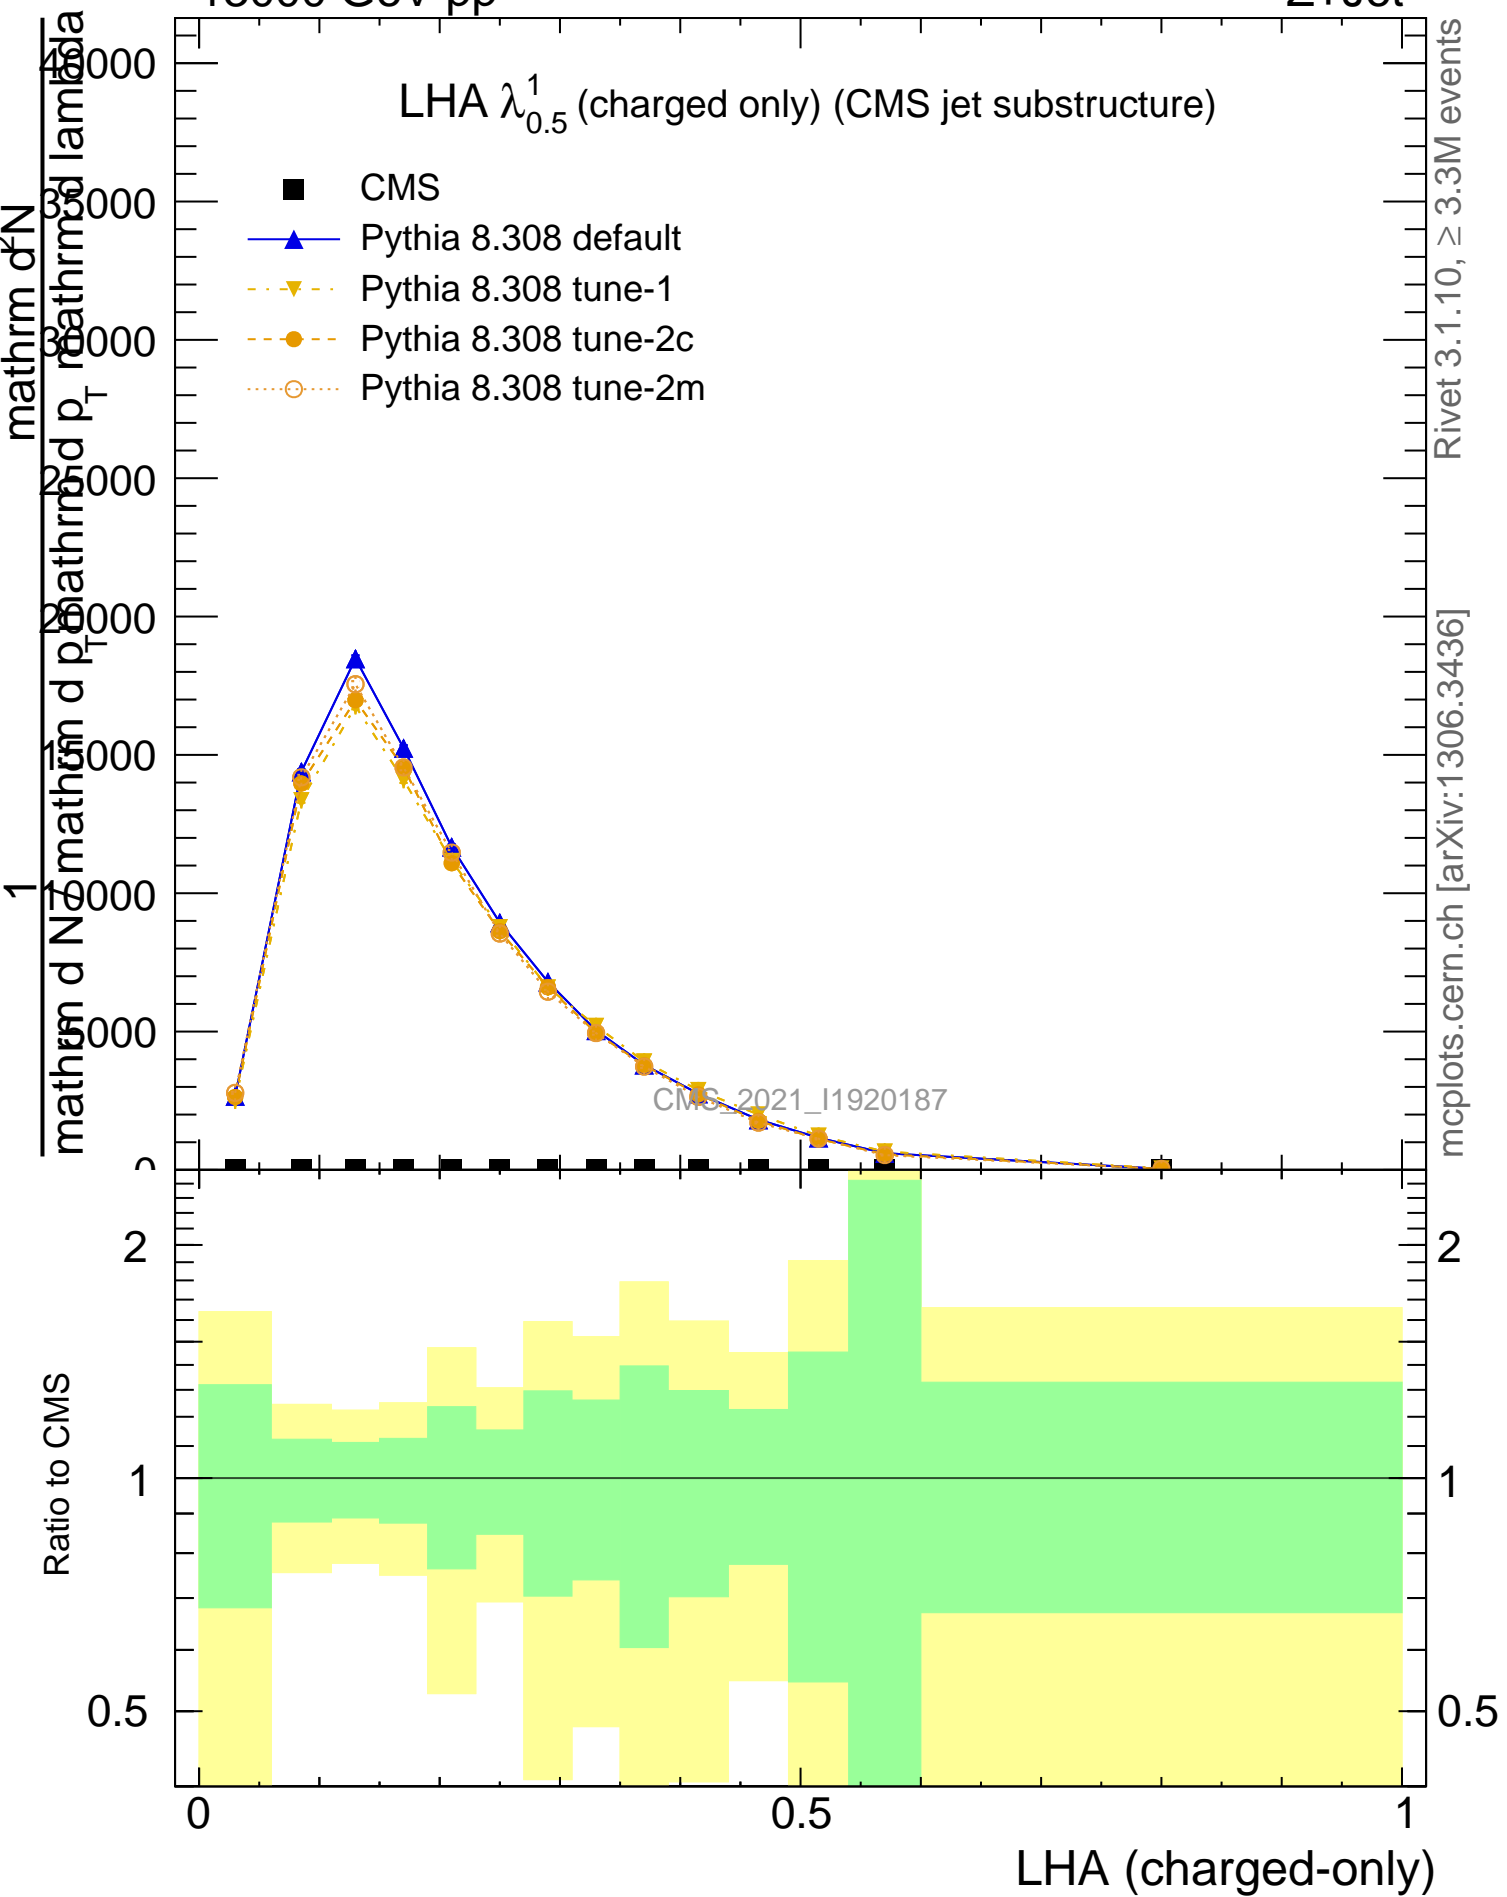

LHA $\lambda_{0.5}^1$ (charged only) (CMS jet substructure)

- CMS
- ▲ Pythia 8.308 default
- ▼ Pythia 8.308 tune-1
- Pythia 8.308 tune-2c
- Pythia 8.308 tune-2m

CMS_2021_11920187

mcplots.cern.ch [arXiv:1306.3436]