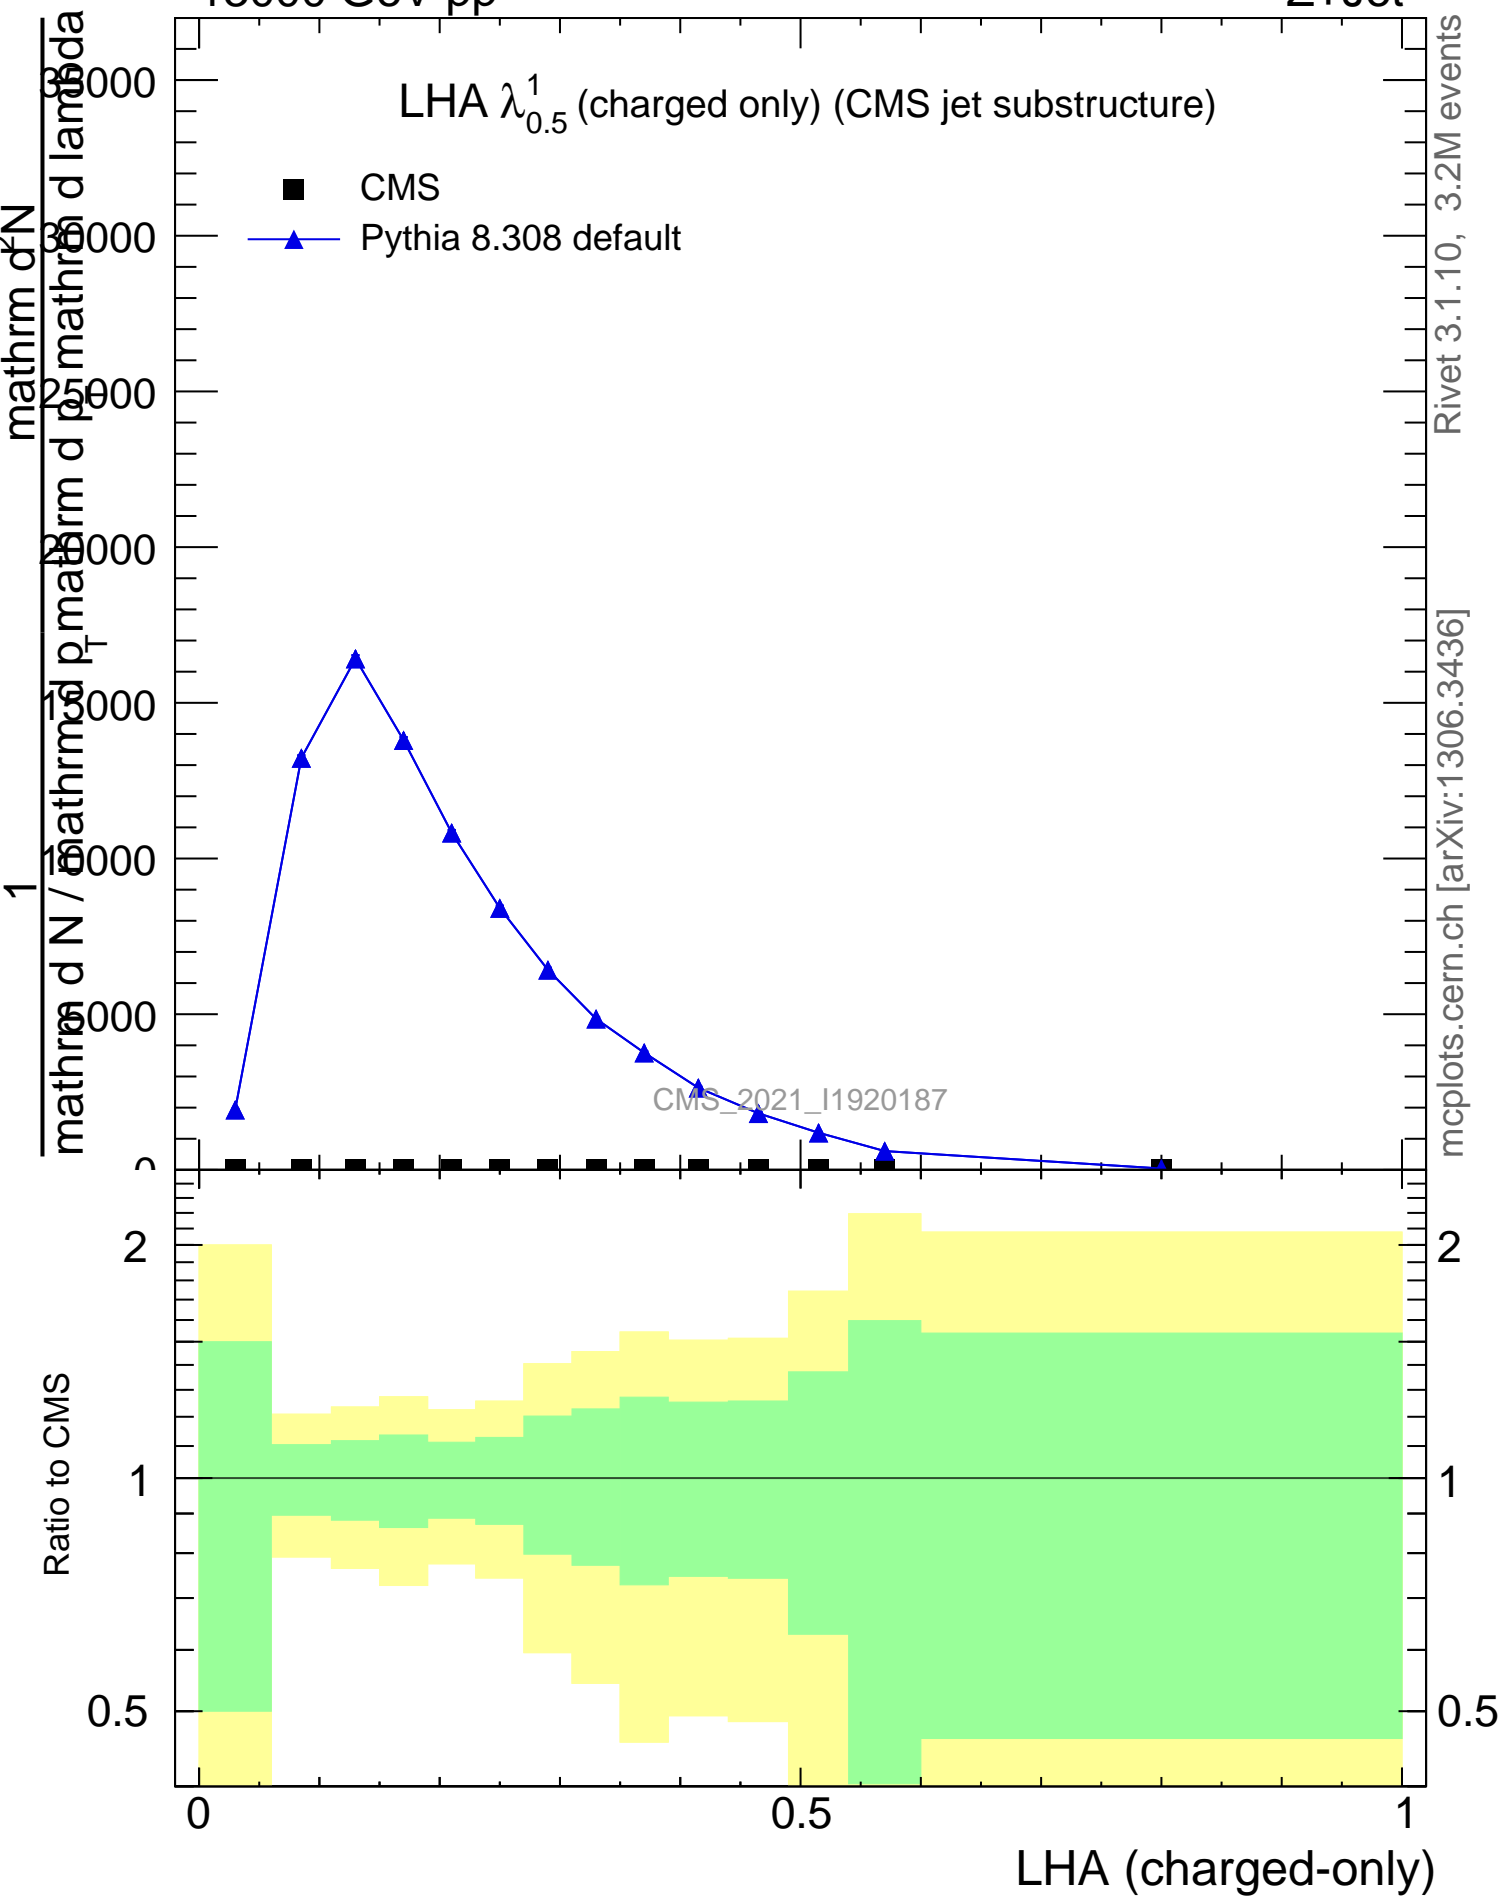

LHA $\lambda_{0.5}^1$ (charged only) (CMS jet substructure)

- CMS
- ▲ Pythia 8.308 default

Rivet 3.1.10, 3.2M events

mcplots.cern.ch [arXiv:1306.3436]