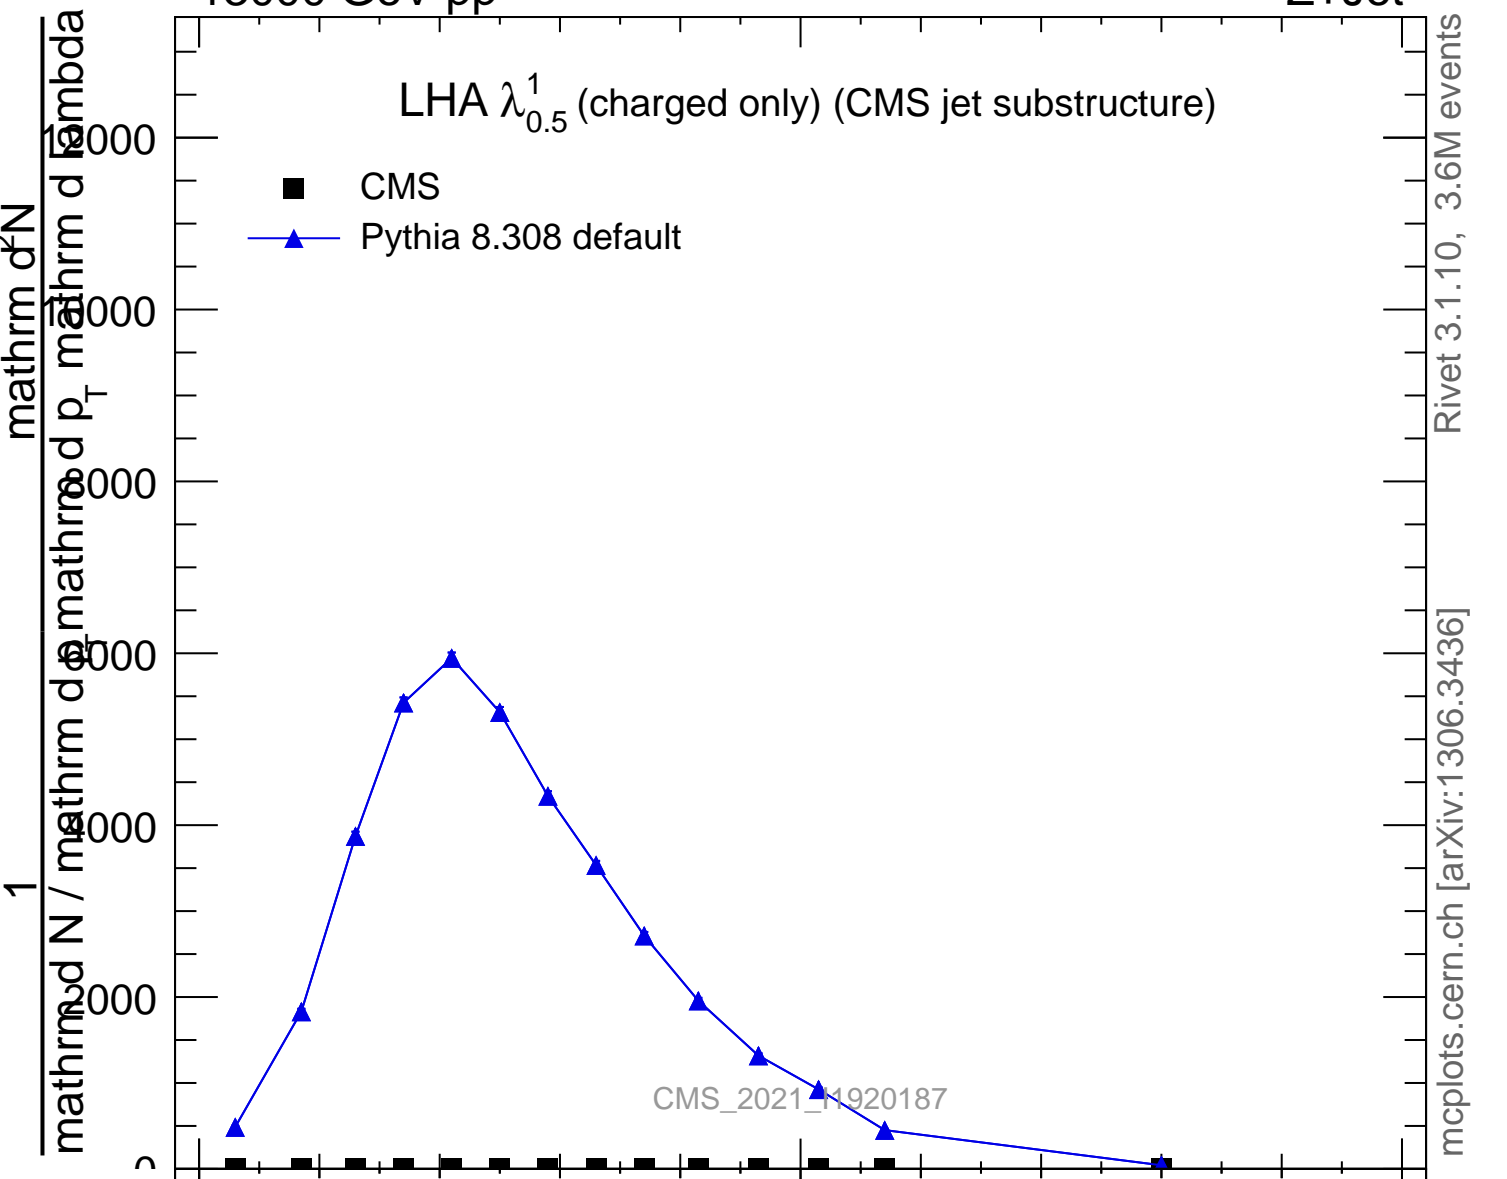

LHA $\lambda_{0.5}^1$ (charged only) (CMS jet substructure)

- CMS
- ▲ Pythia 8.308 default

Rivet 3.1.10, 3.6M events
mcplots.cern.ch [arXiv:1306.3436]