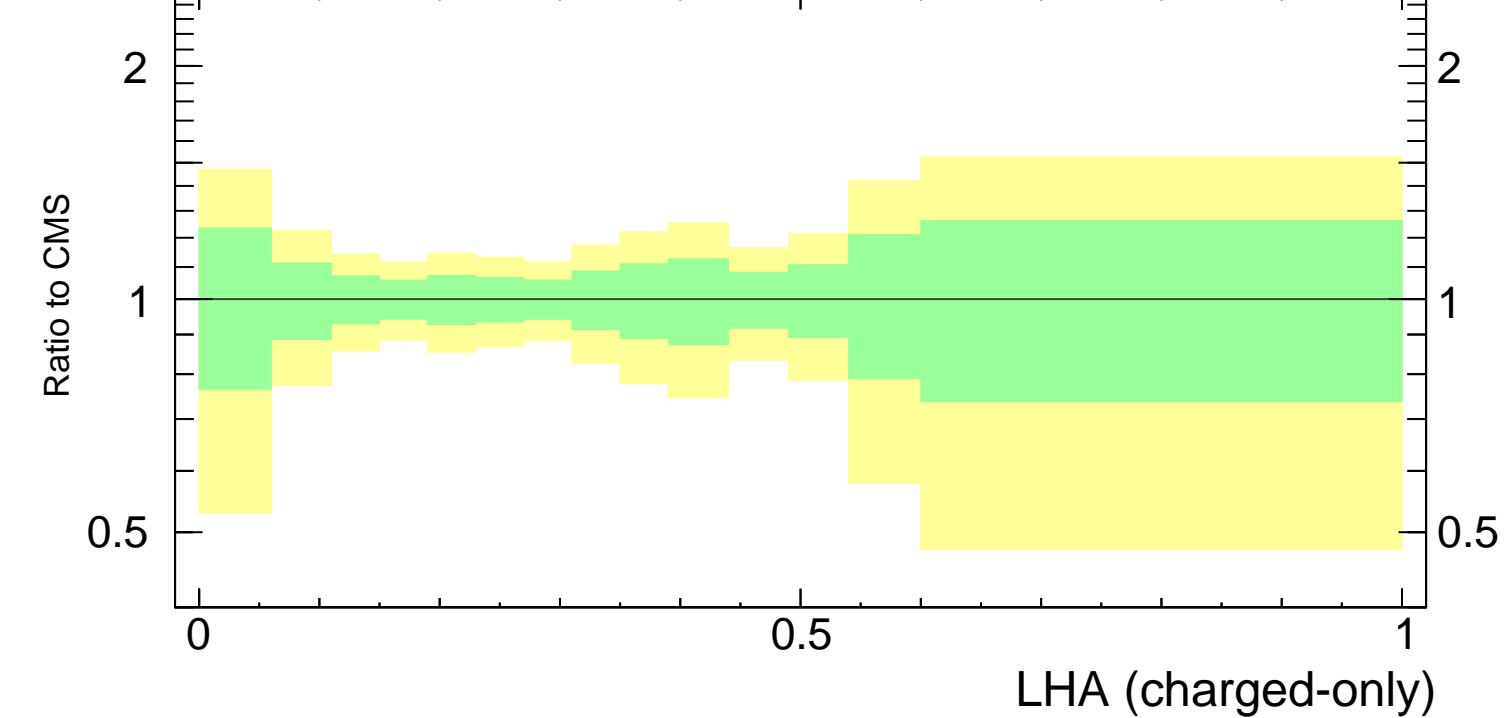

LHA $\lambda_{0.5}^1$ (charged only) (CMS jet substructure)

- CMS
- ▲ Pythia 8.308 default

Rivet 3.1.10, 3.6M events
mcplots.cern.ch [arXiv:1306.3436]