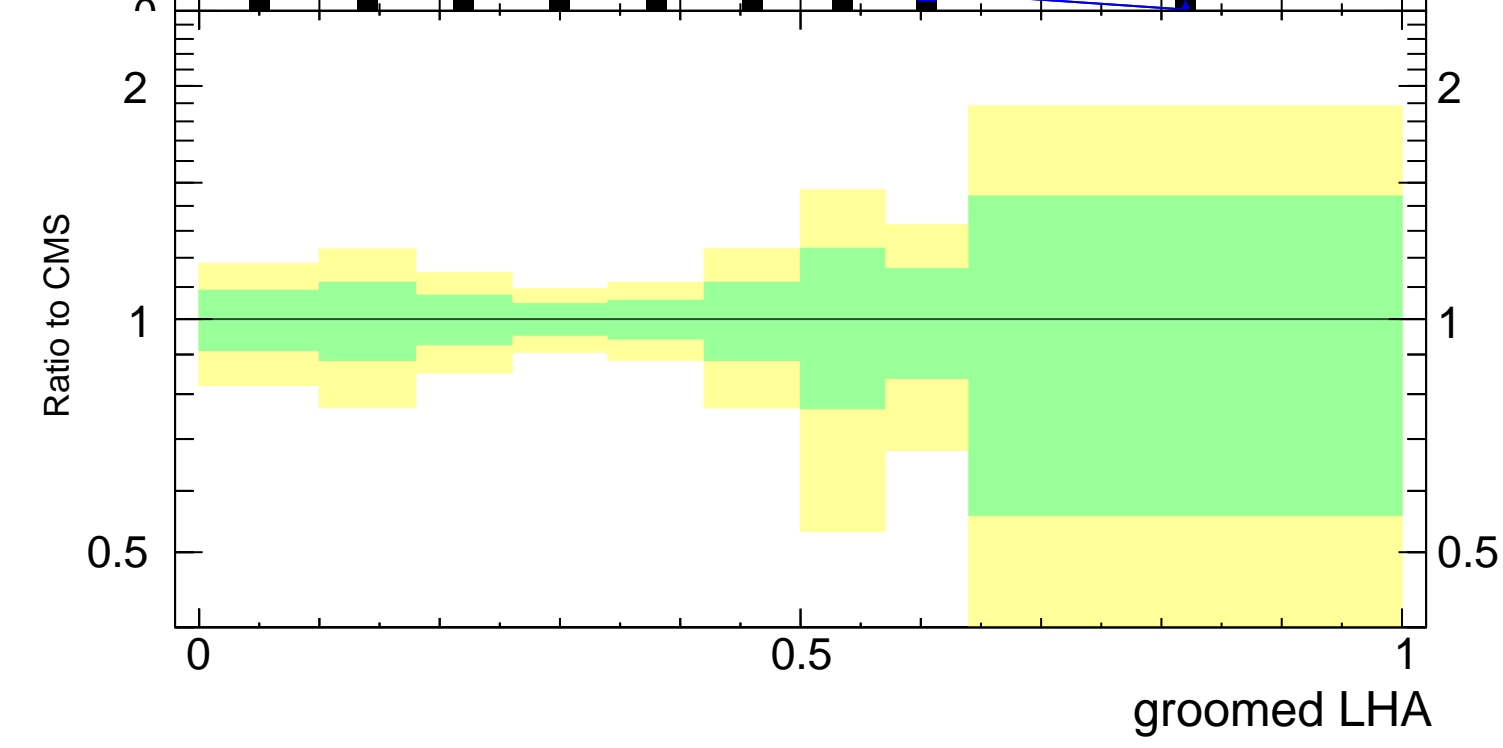

Groomed LHA $\lambda_{0.5}^1$ (CMS jet substructure)

- CMS
- ▲ Pythia 8.308 default

Rivet 3.1.10, 3.5M events

mcplots.cern.ch [arXiv:1306.3436]