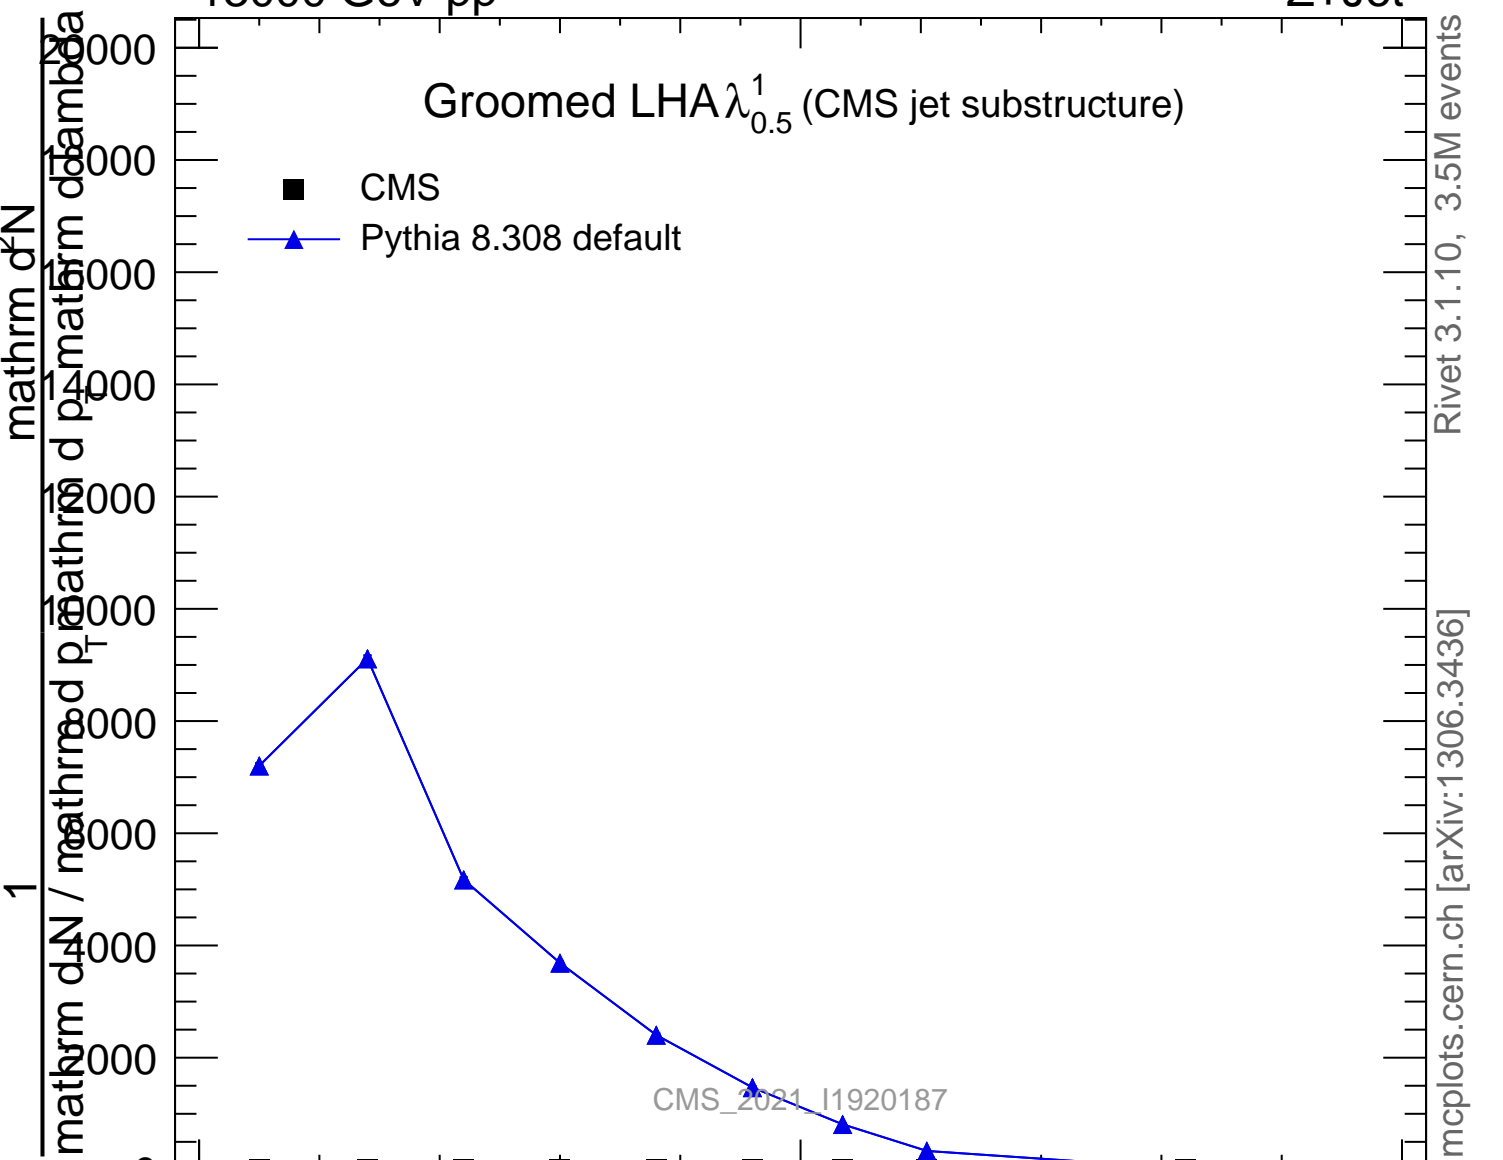

Groomed LHA $\lambda_{0.5}^1$ (CMS jet substructure)

- CMS
- ▲ Pythia 8.308 default

Rivet 3.1.10, 3.5M events

mcplots.cern.ch [arXiv:1306.3436]