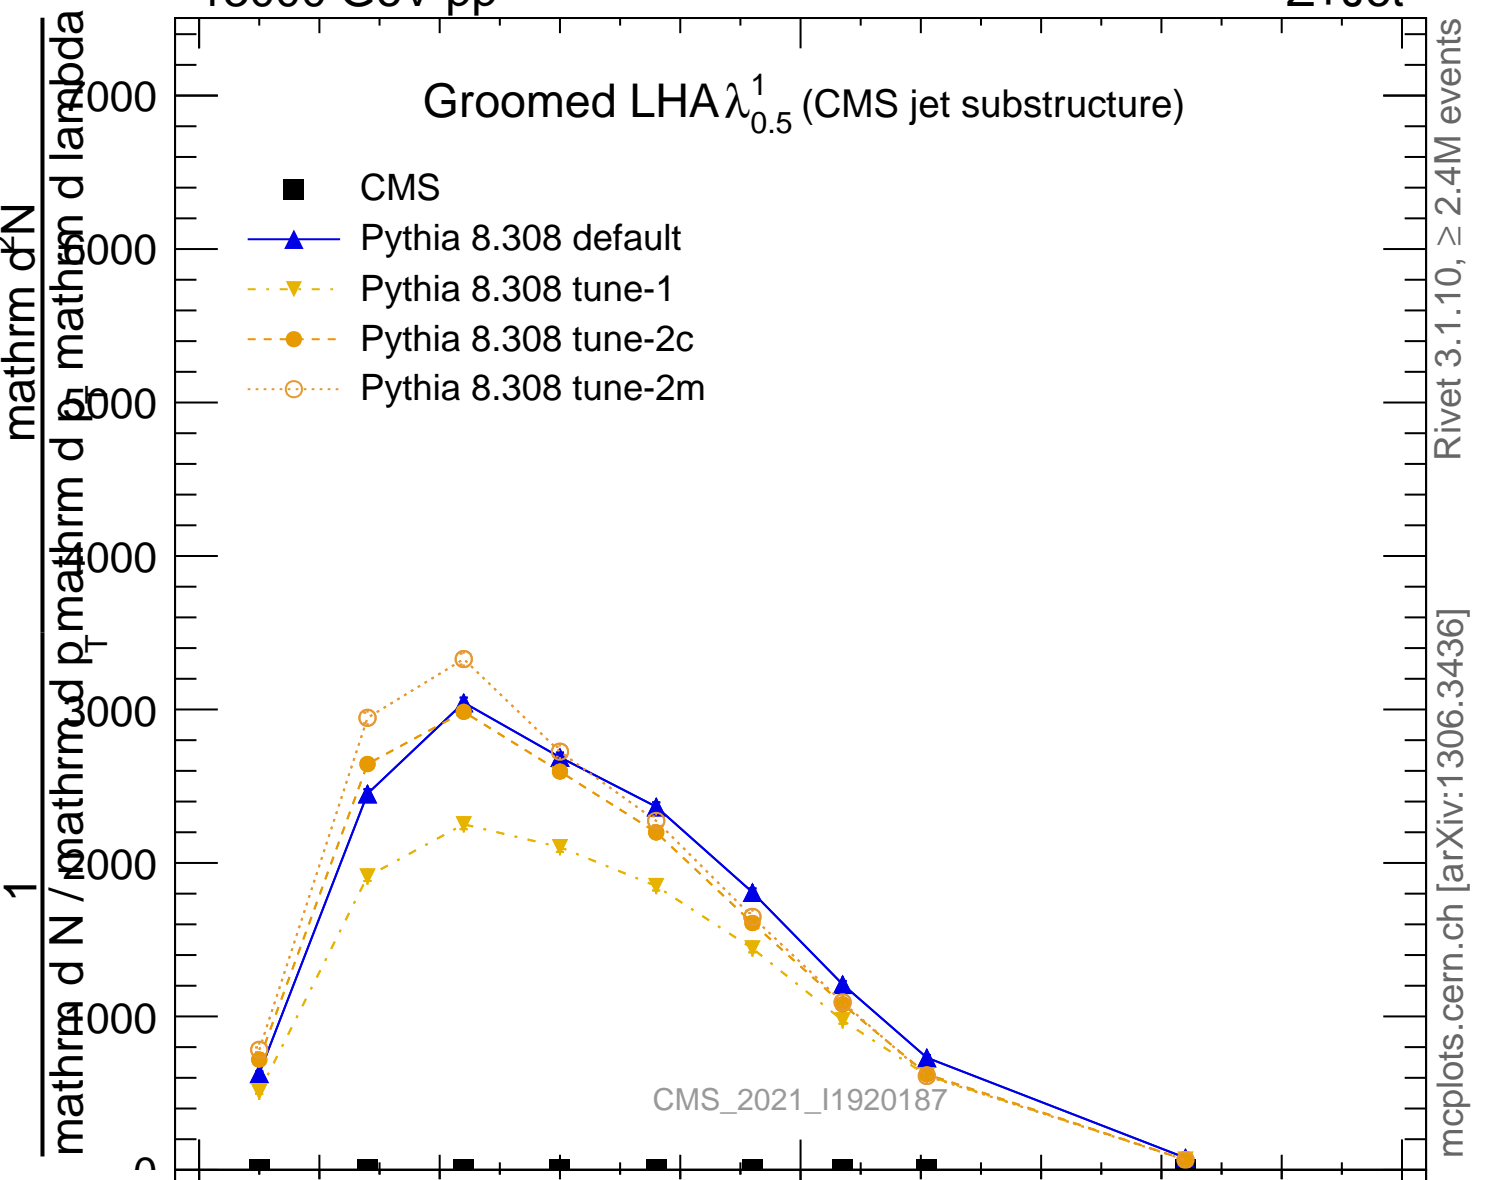

Groomed LHA $\lambda_{0.5}^1$ (CMS jet substructure)

- CMS
- ▲ Pythia 8.308 default
- ▼ Pythia 8.308 tune-1
- Pythia 8.308 tune-2c
- Pythia 8.308 tune-2m

CMS_2021_I1920187

mcplots.cern.ch [arXiv:1306.3436]

Rivet 3.1.10, $\geq 2.4M$ events