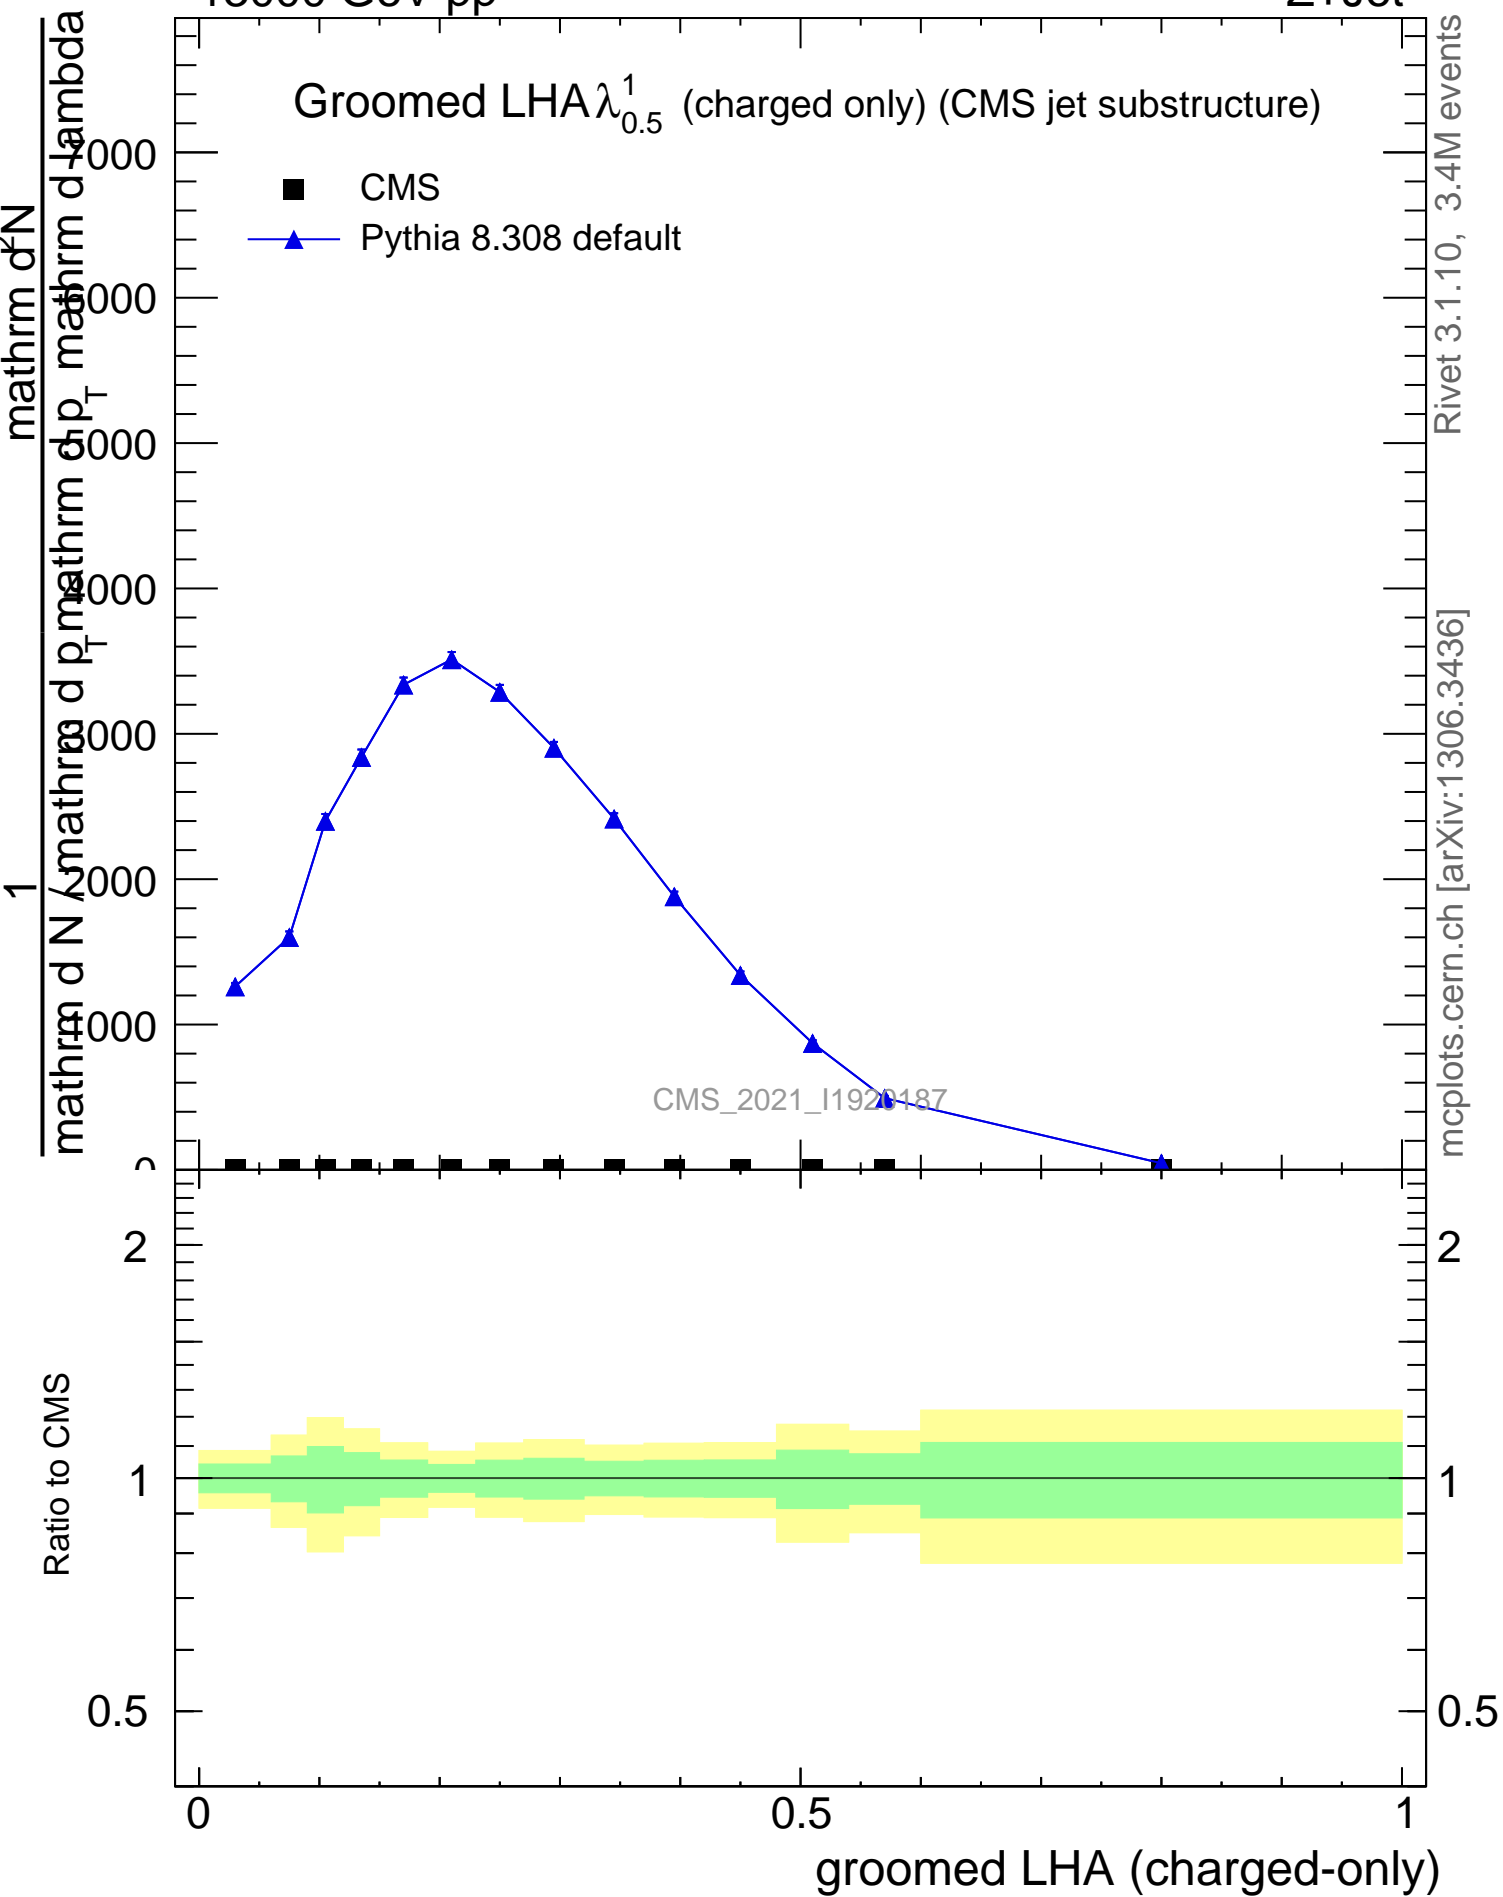

Groomed LHA $\lambda_{0.5}^1$ (charged only) (CMS jet substructure)

- CMS
- ▲ Pythia 8.308 default

Rivet 3.1.10, 3.4M events
mcplots.cern.ch [arXiv:1306.3436]