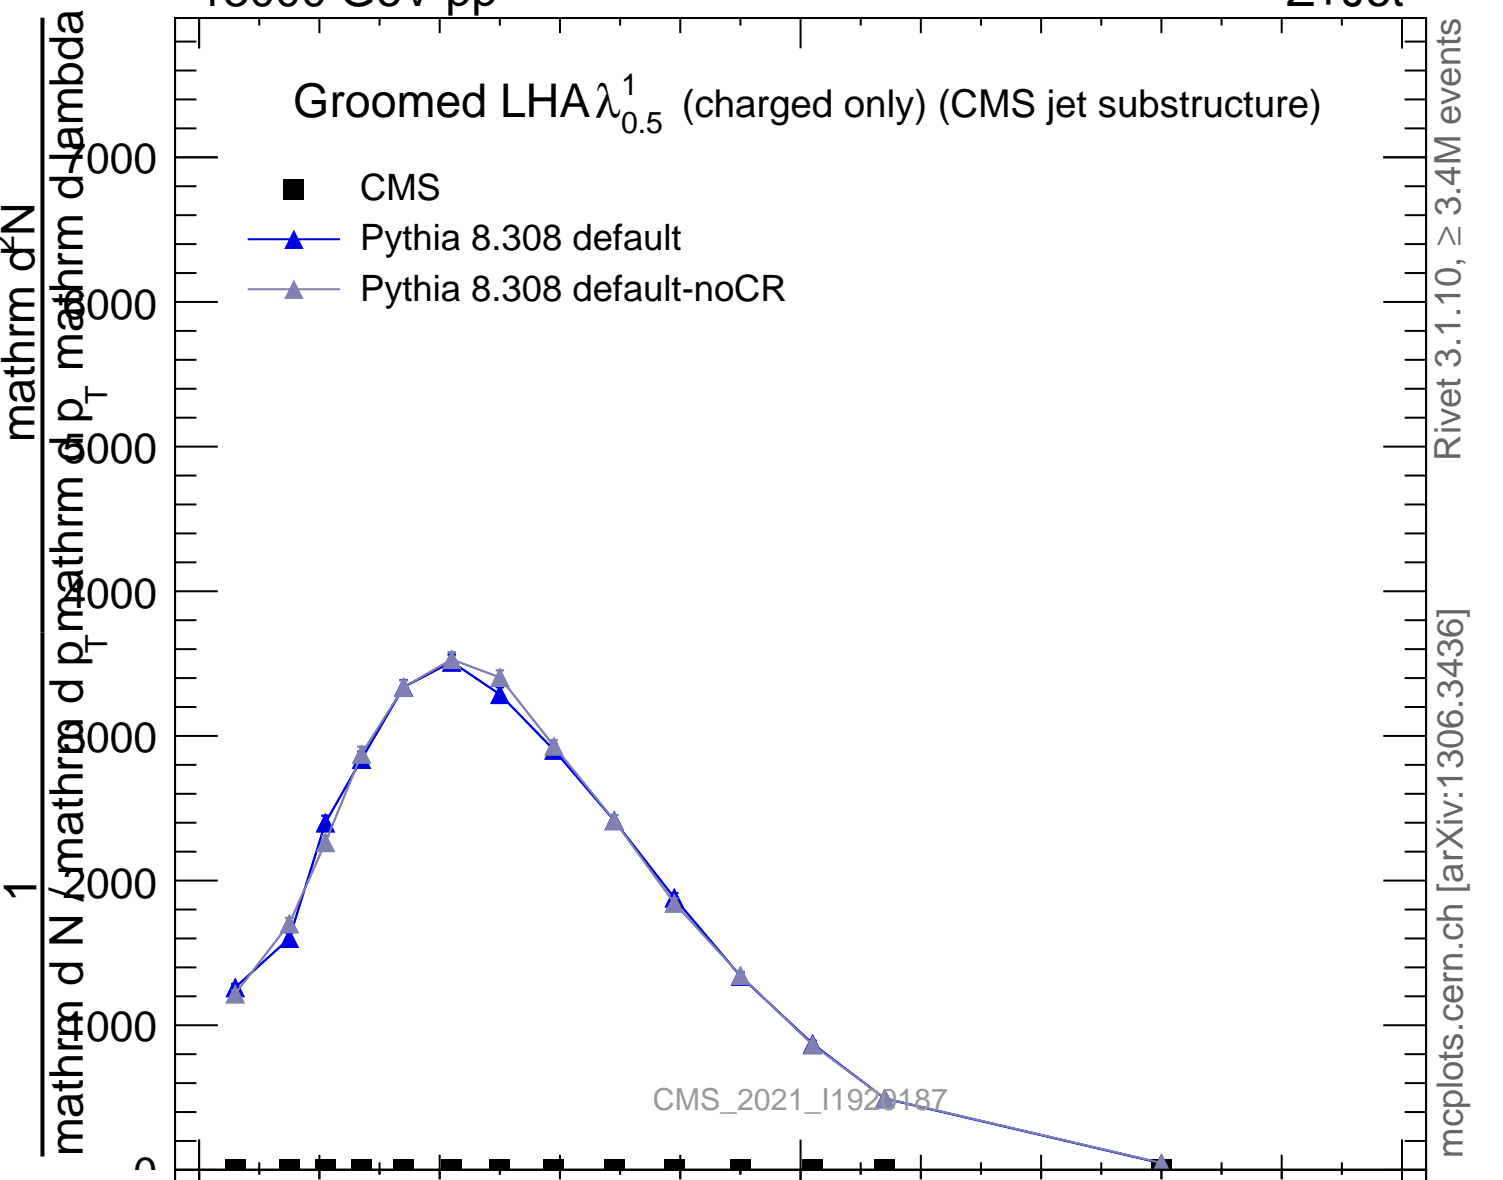

Groomed LHA  $\lambda_{0.5}^1$  (charged only) (CMS jet substructure)

- CMS
- ▲ Pythia 8.308 default
- ▲ Pythia 8.308 default-noCR

Rivet 3.1.10, ≥ 3.4M events  
mcplots.cern.ch [arXiv:1306.3436]