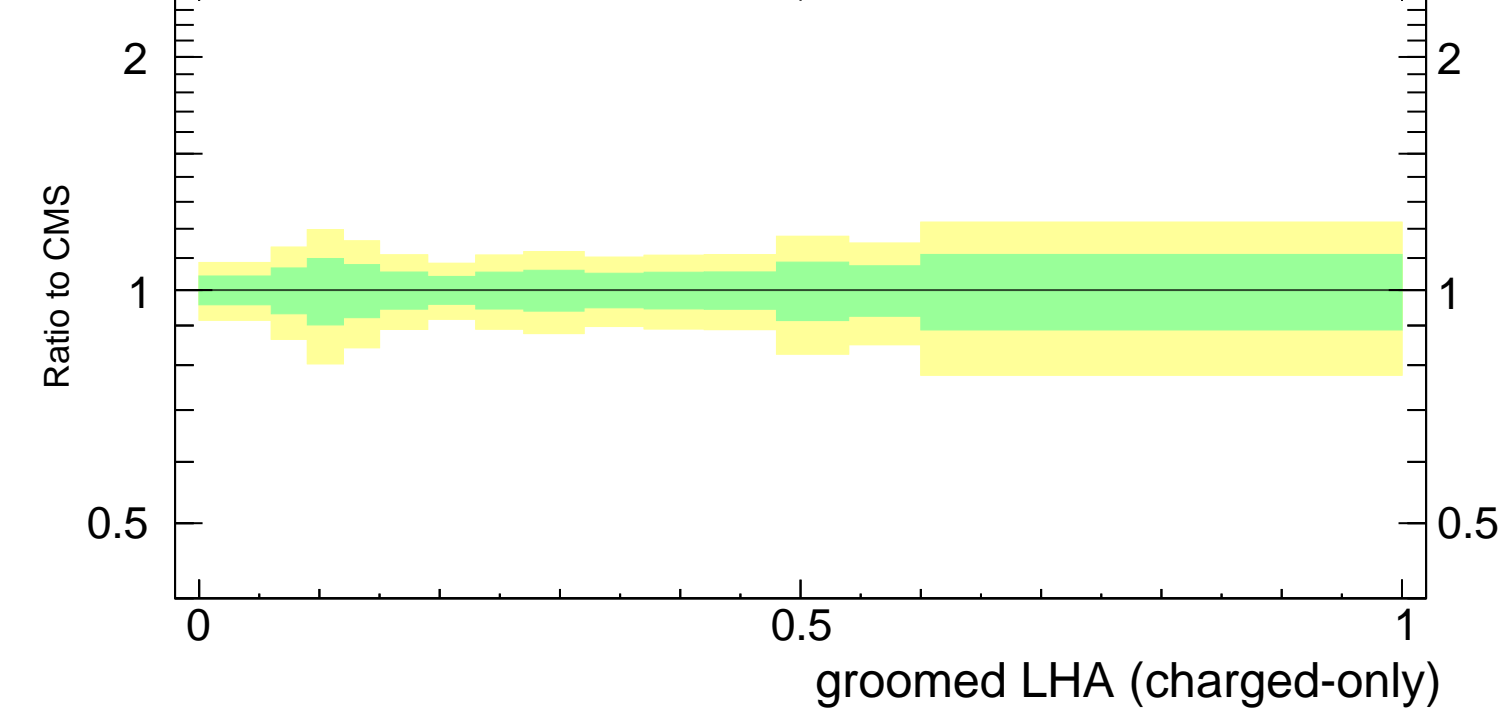

Groomed LHA  $\lambda_{0.5}^1$  (charged only) (CMS jet substructure)

- CMS
- ▲ Pythia 8.308 default
- ▲ Pythia 8.308 default-noCR

Rivet 3.1.10, ≥ 3.4M events  
mcplots.cern.ch [arXiv:1306.3436]