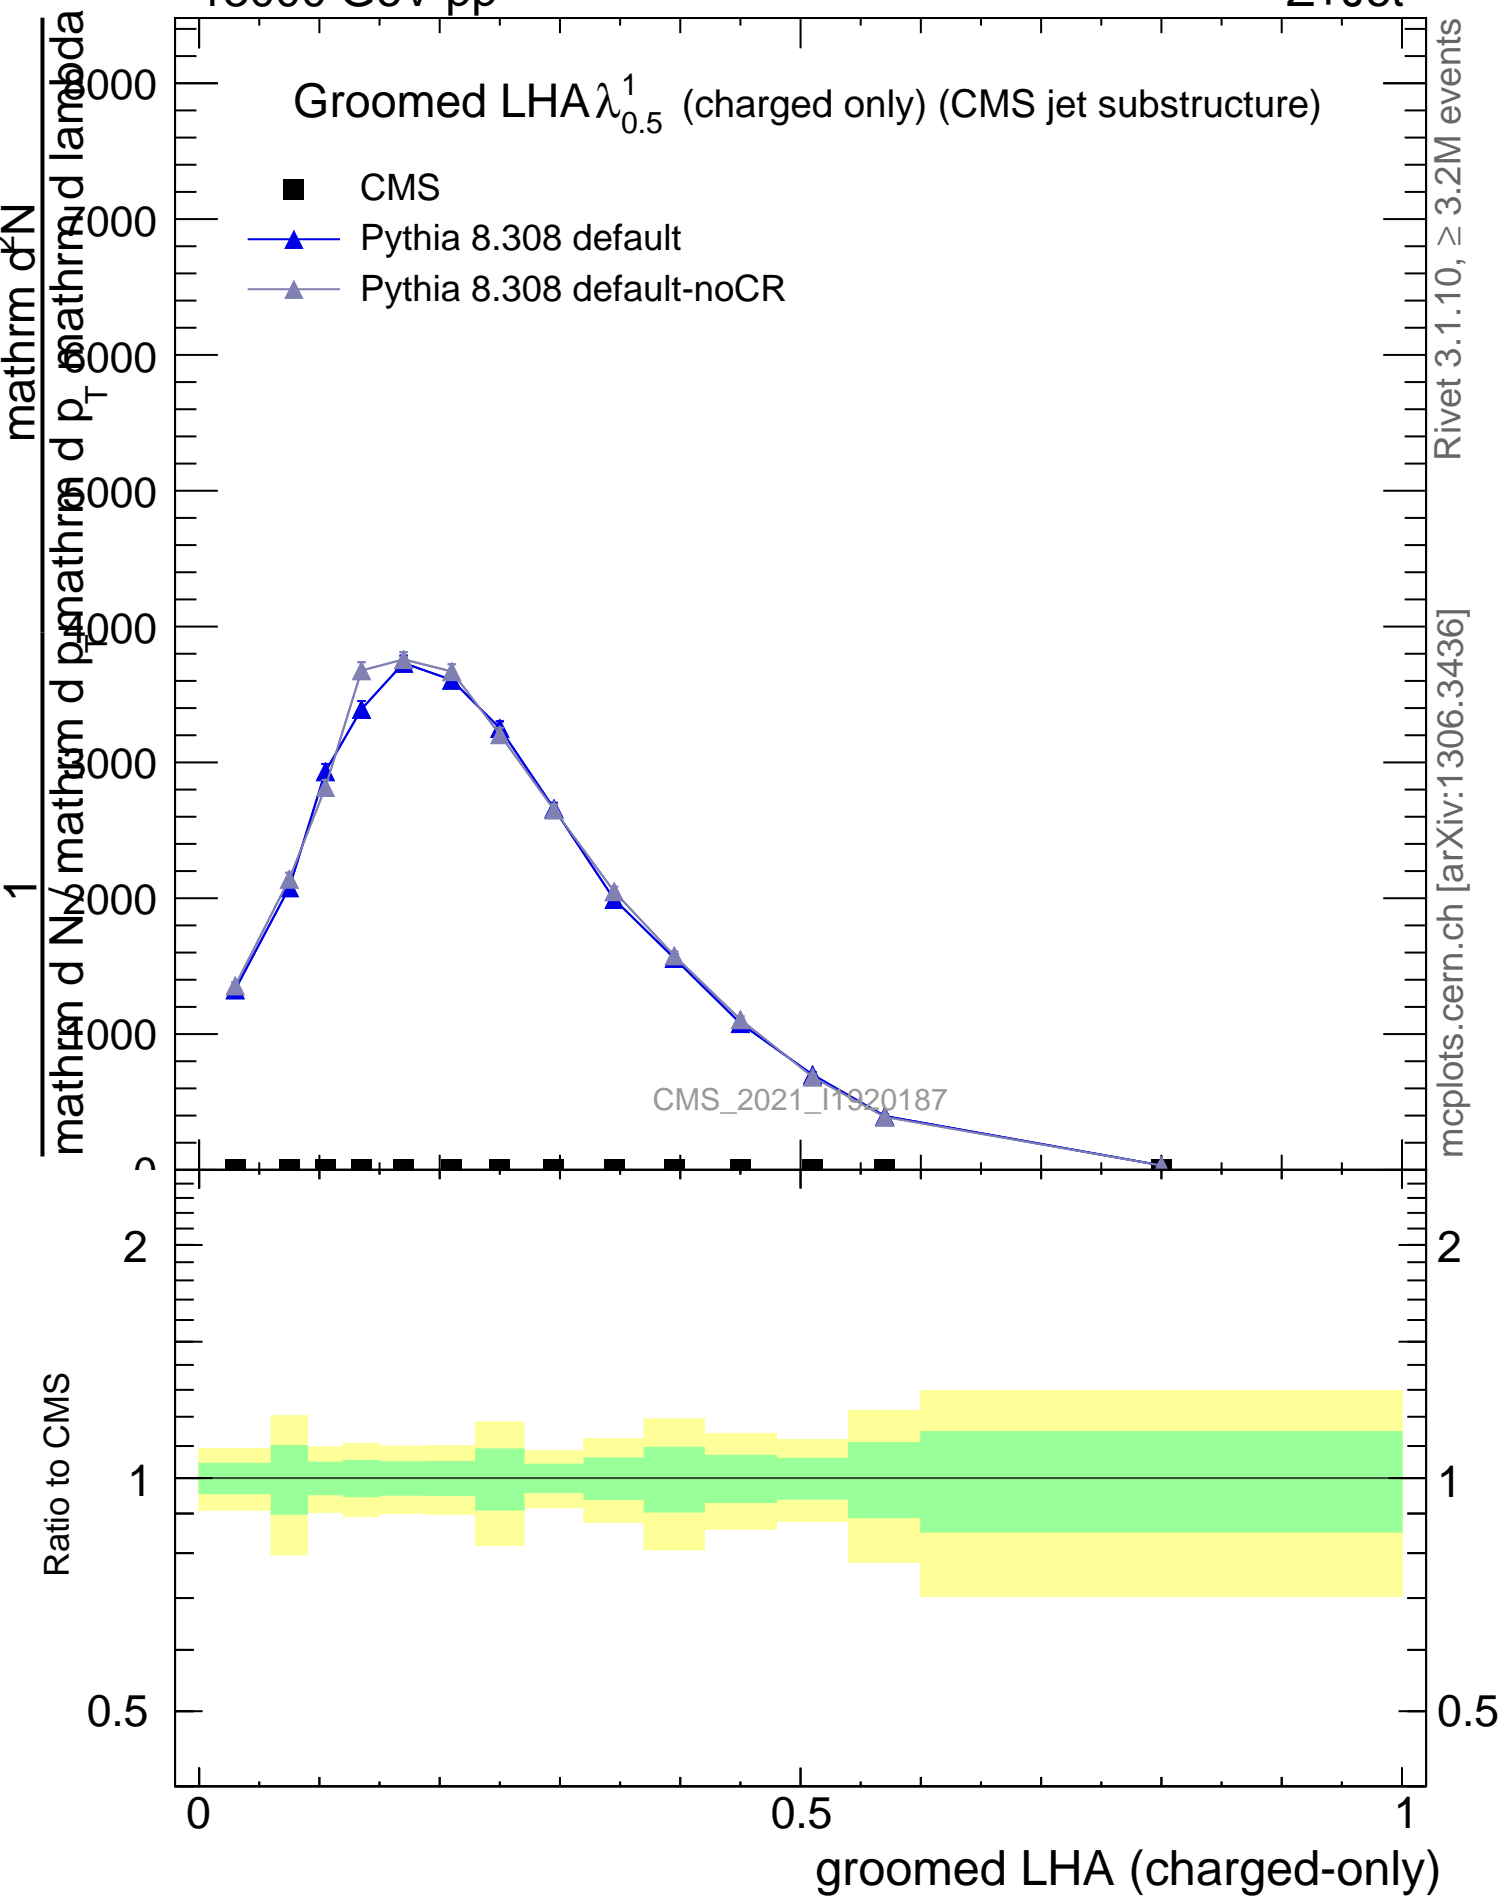

Groomed LHA $\lambda_{0.5}^1$ (charged only) (CMS jet substructure)

- CMS
- ▲ Pythia 8.308 default
- ▲ Pythia 8.308 default-noCR

CMS_2021_11920187

mcplots.cern.ch [arXiv:1306.3436]

Rivet 3.1.10, ≥ 3.2M events