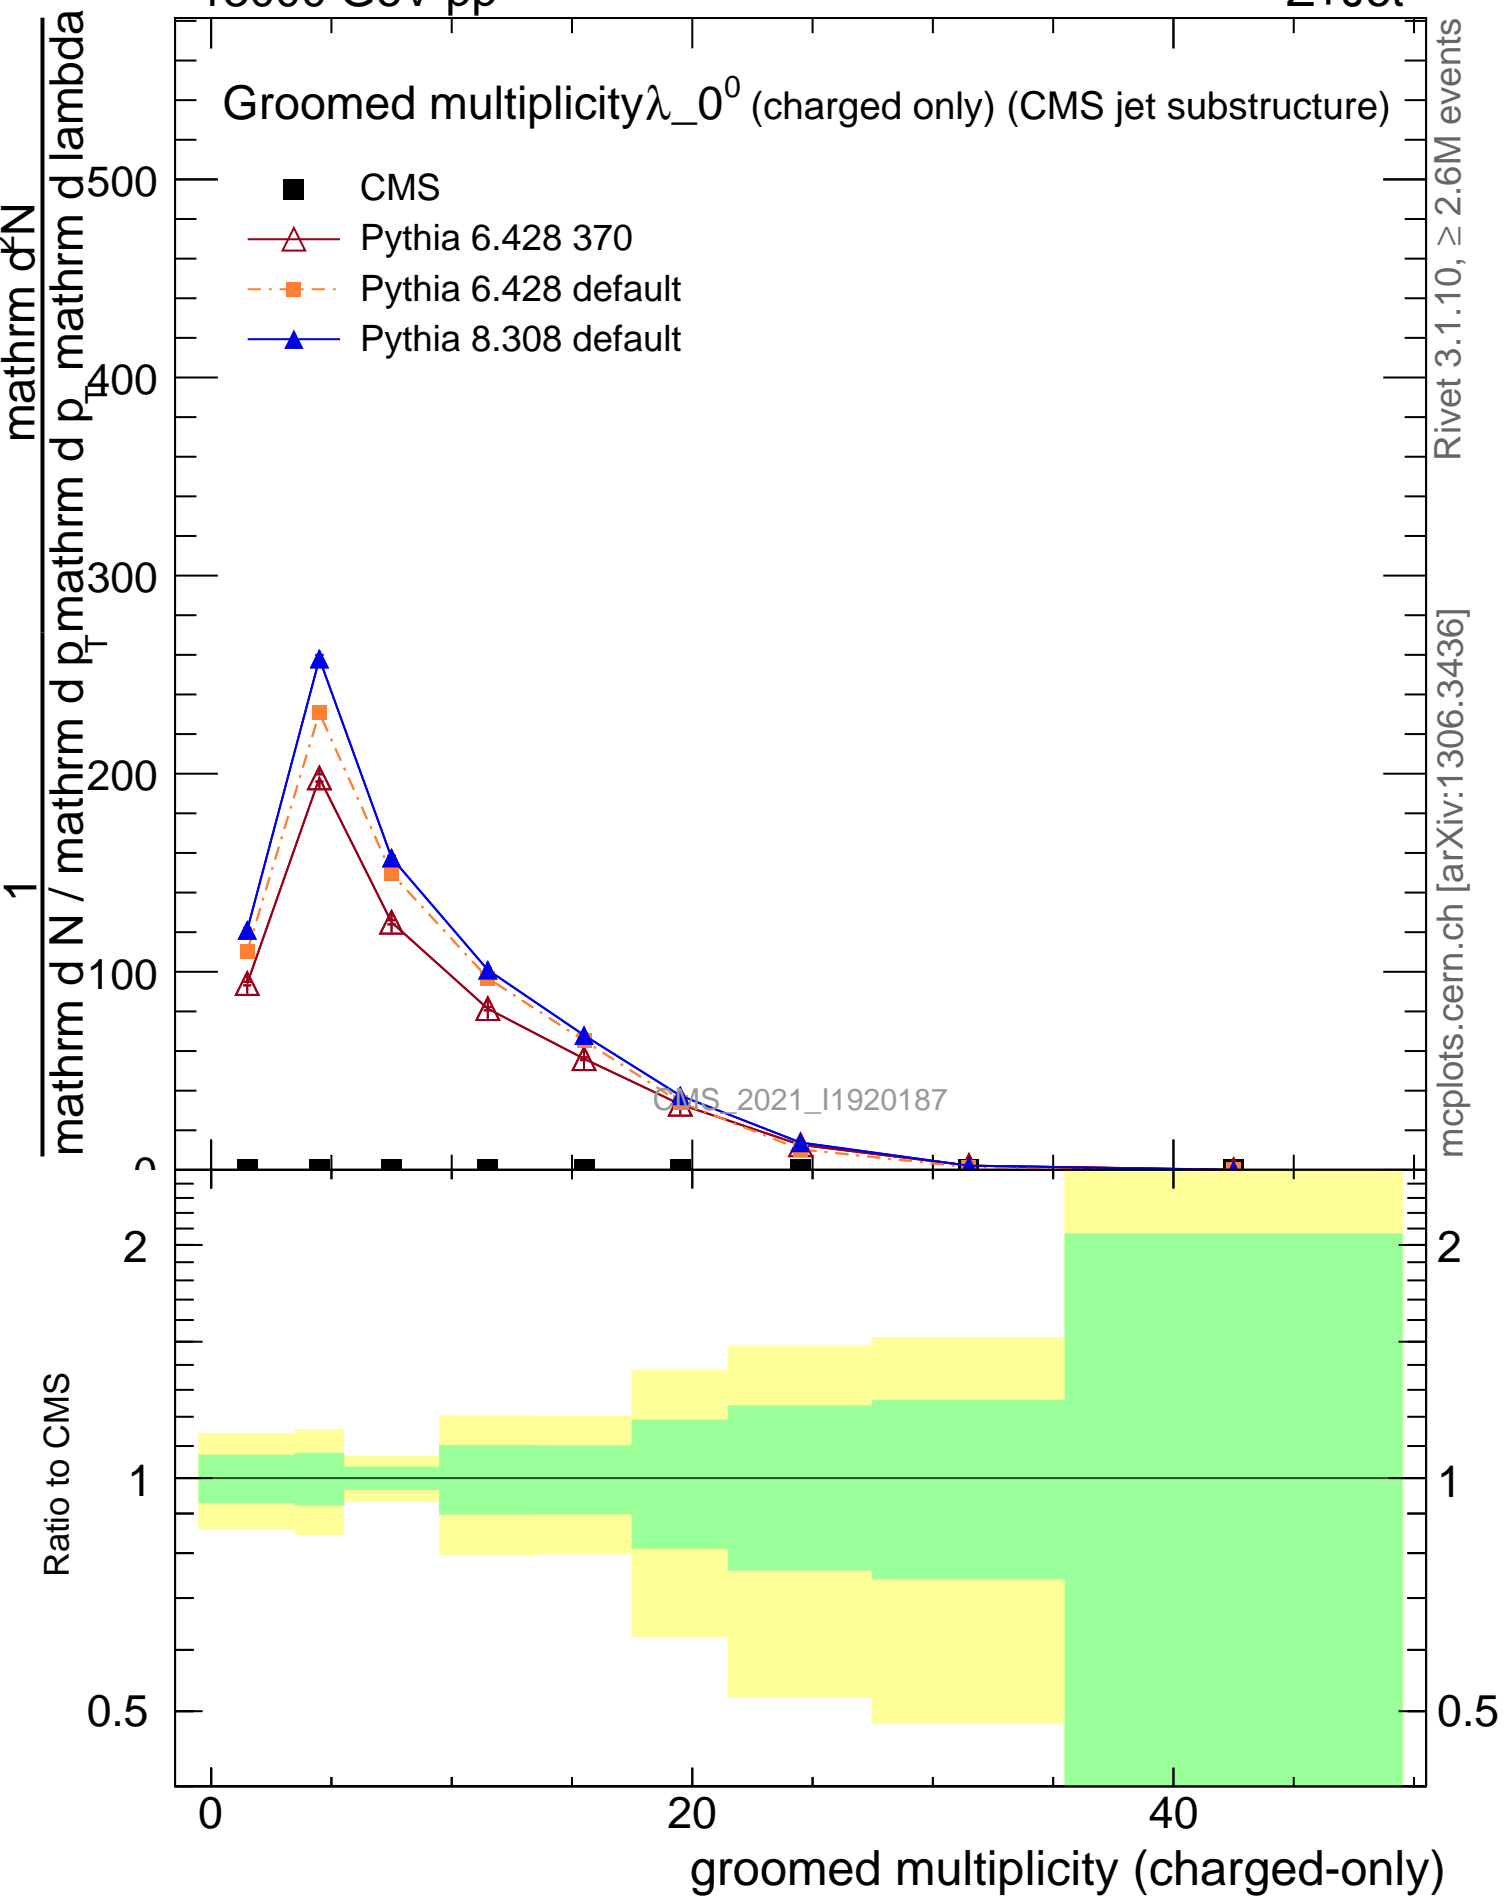

Groomed multiplicity λ_0^0 (charged only) (CMS jet substructure)

- CMS
- △ Pythia 6.428 370
- Pythia 6.428 default
- ▲ Pythia 8.308 default

Rivet 3.1.10, ≥ 2.6M events

mcplots.cern.ch [arXiv:1306.3436]

CMS 2021_11920187