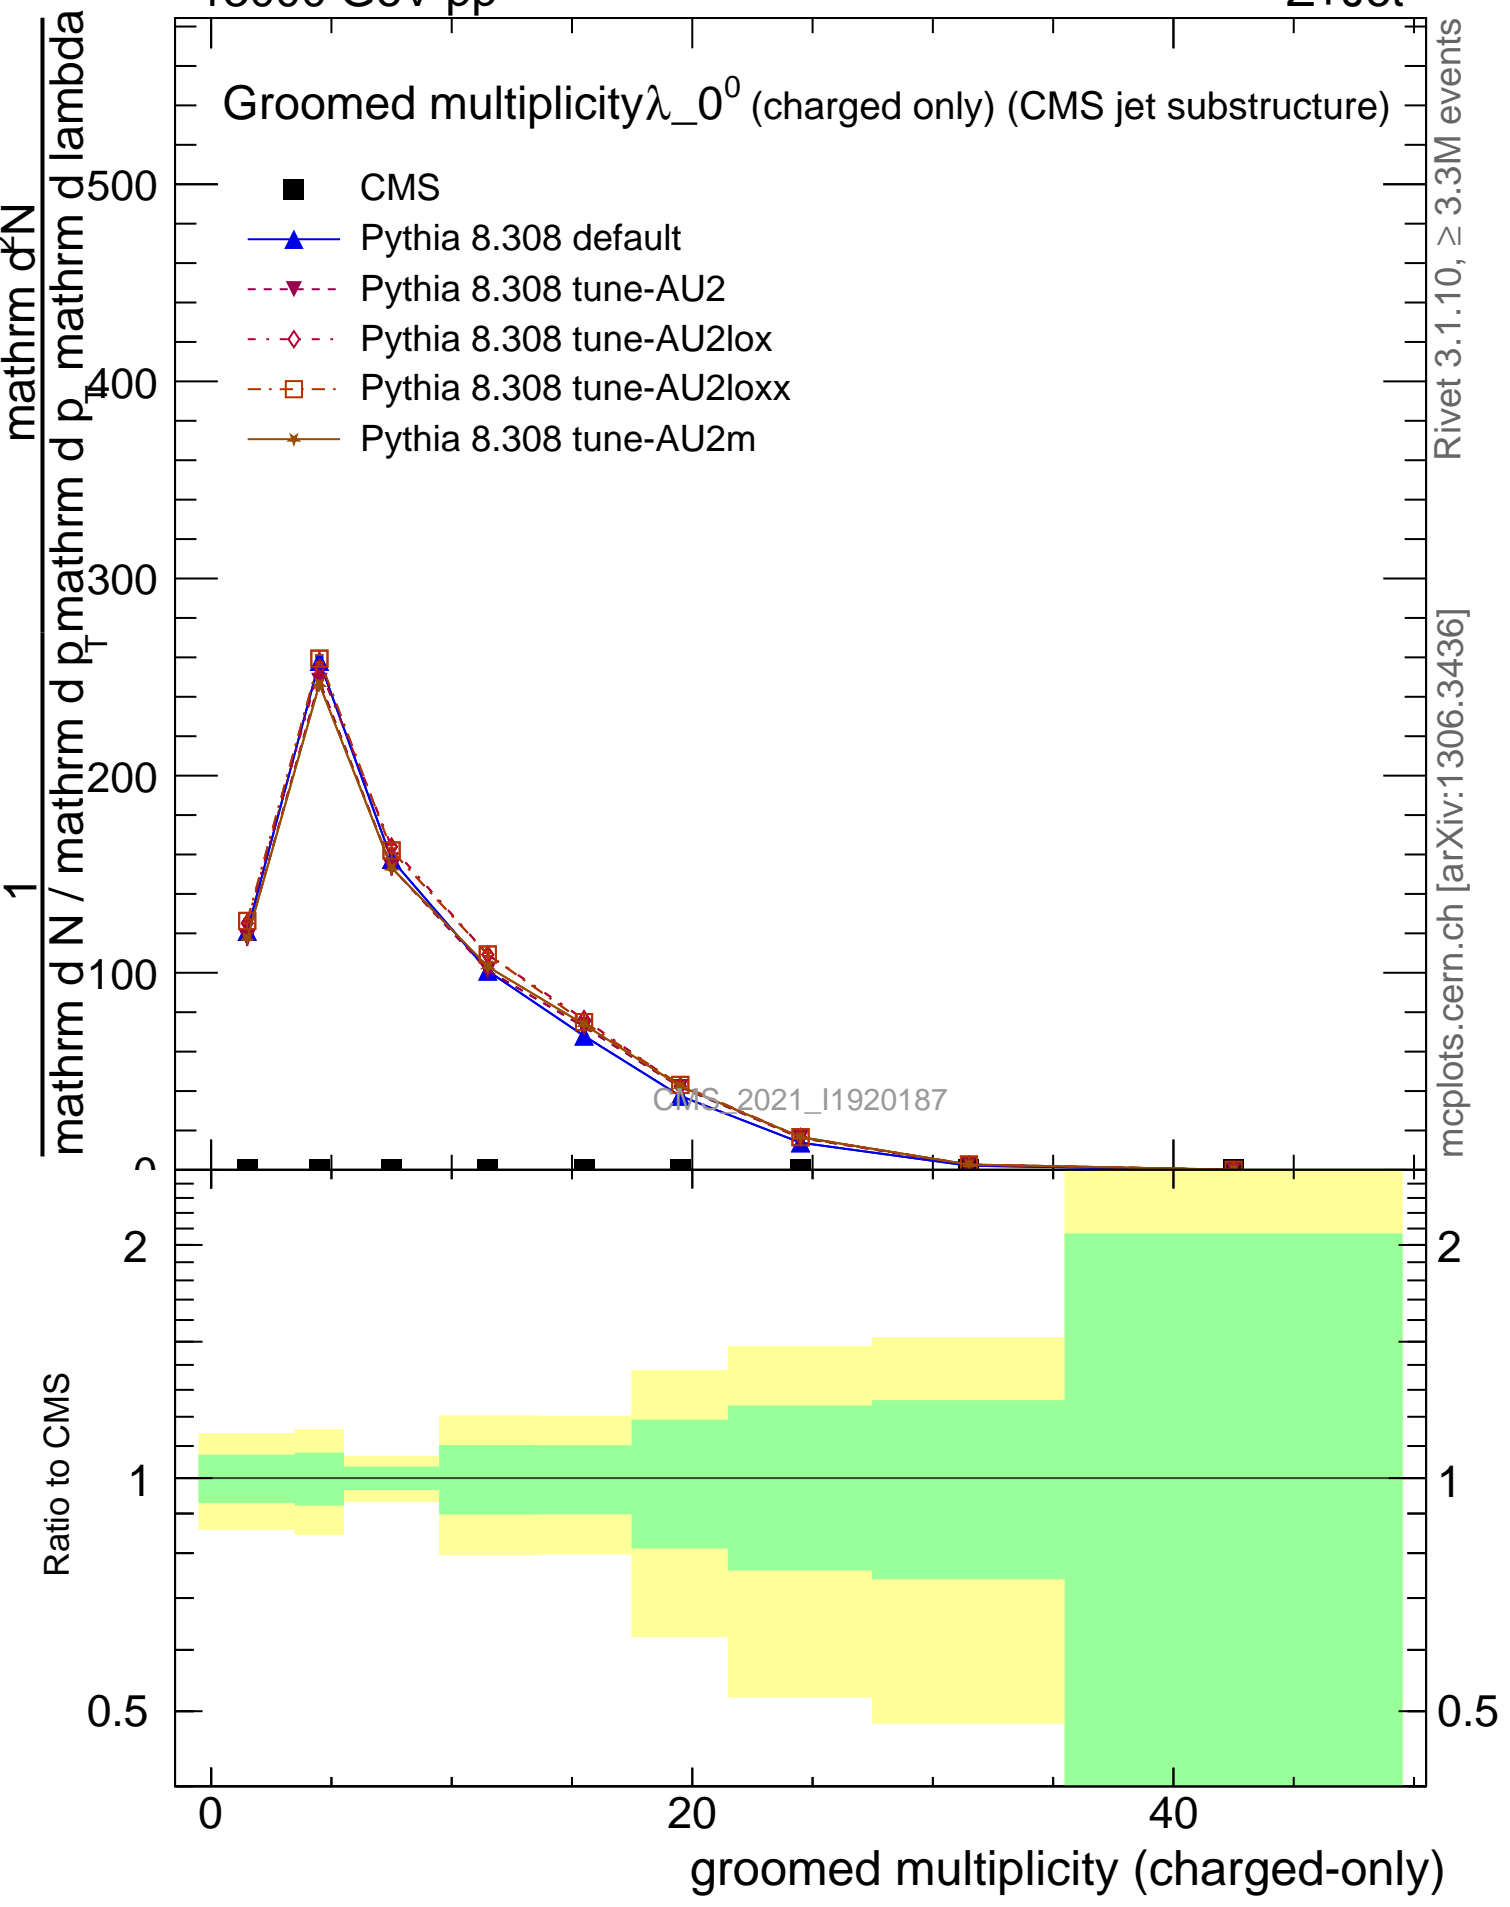

Groomed multiplicity λ_0^0 (charged only) (CMS jet substructure)

- CMS
- ▲ Pythia 8.308 default
- ▼ Pythia 8.308 tune-AU2
- ◇ Pythia 8.308 tune-AU2lox
- Pythia 8.308 tune-AU2loxx
- ★ Pythia 8.308 tune-AU2m

Rivet 3.1.10, $\geq 3.3M$ events

mcplots.cern.ch [arXiv:1306.3436]

groomed multiplicity (charged-only)