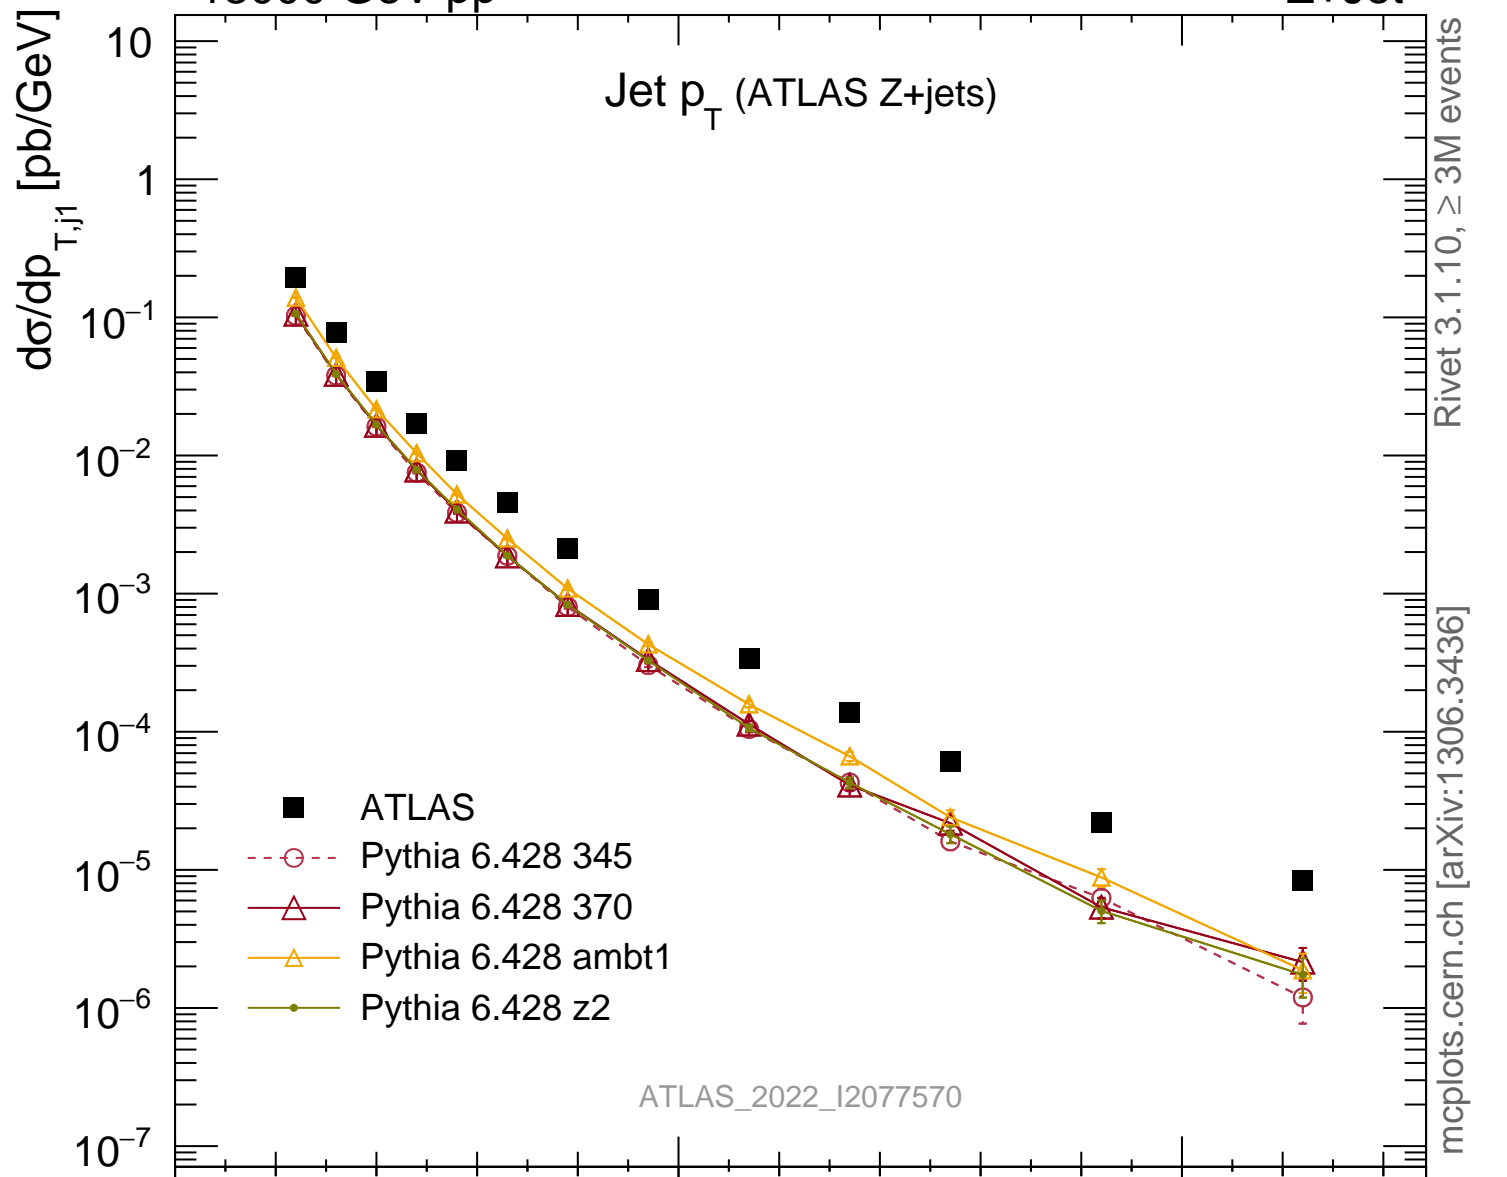

13000 GeV pp

Z+Jet

Jet  $p_T$  (ATLAS Z+jets)

Rivet 3.1.10, ≥ 3M events

mcplots.cern.ch [arXiv:1306.3436]