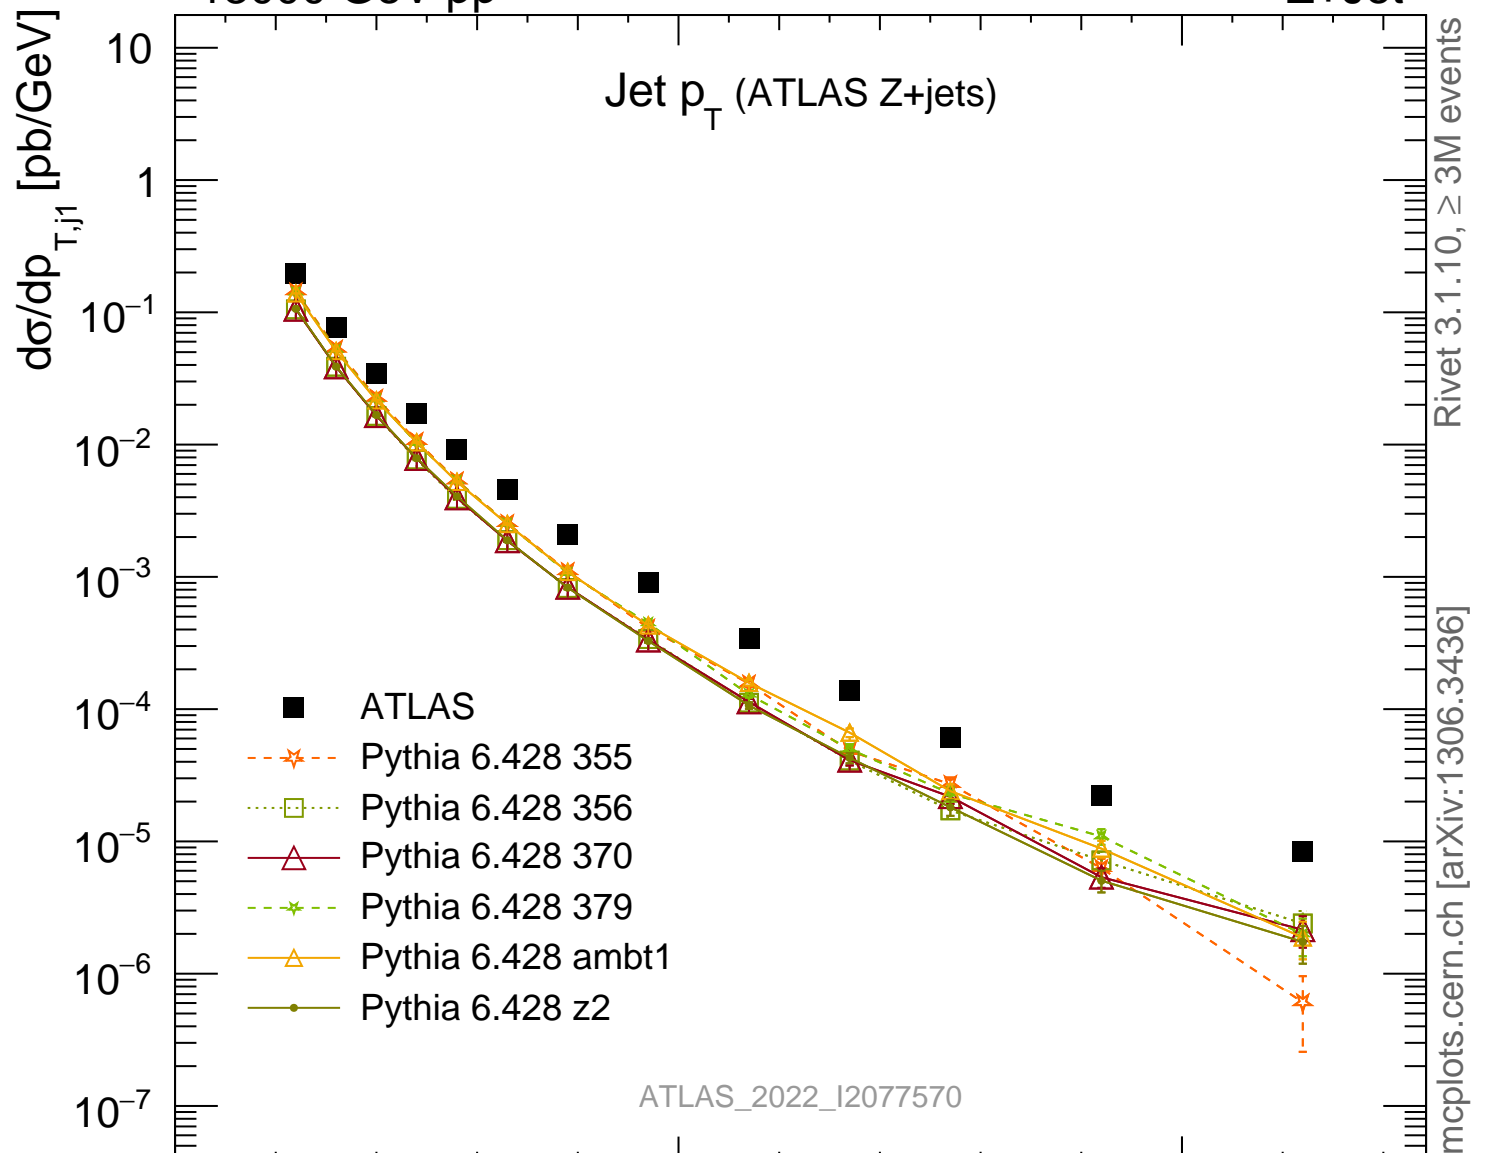

13000 GeV pp

Z+Jet

Jet $p_{T,1}$ (ATLAS Z+jets)Rivet 3.1.10, $\geq 3M$ events

mcplots.cern.ch [arXiv:1306.3436]