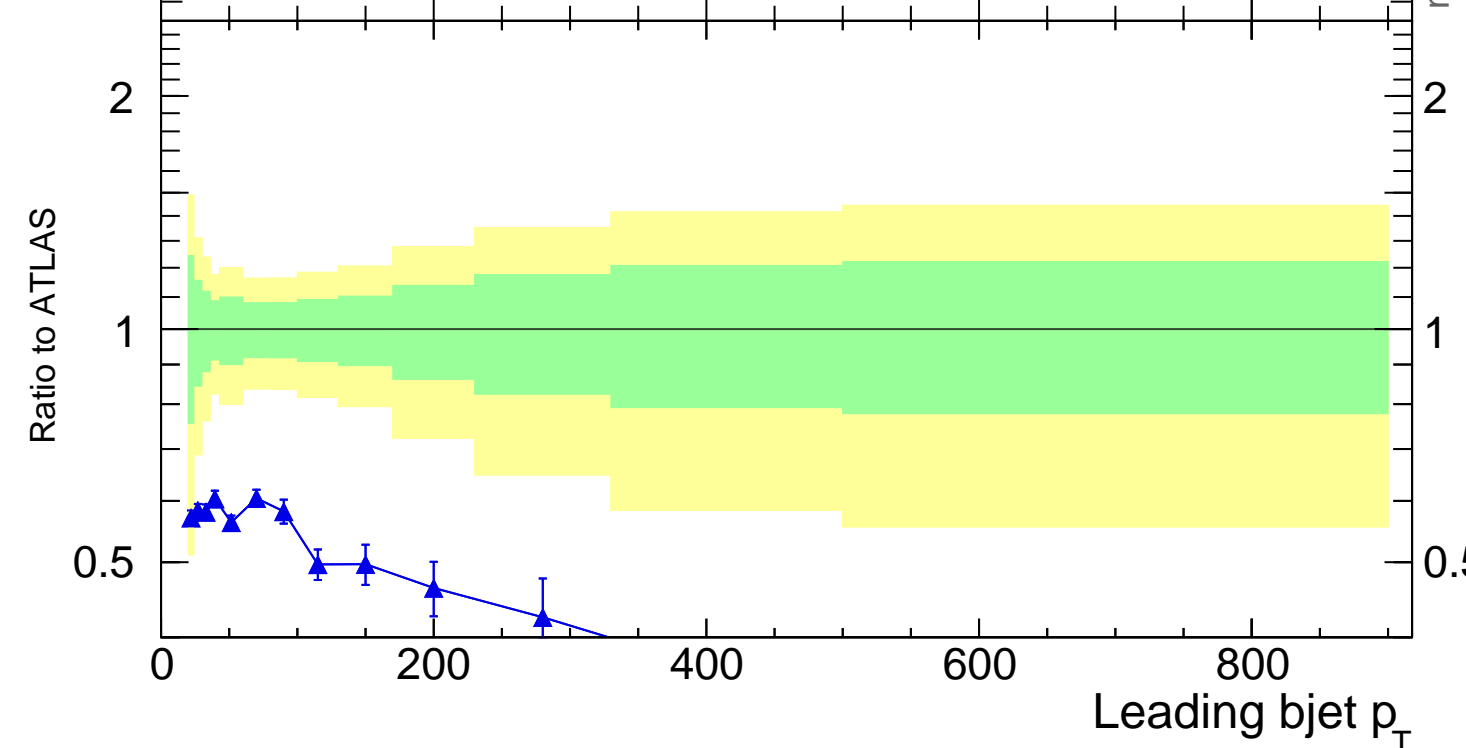

13000 GeV pp

Z+Jet

Rivet 3.1.10, 3.5M events  
mcplots.cern.ch [arXiv:1306.3436]