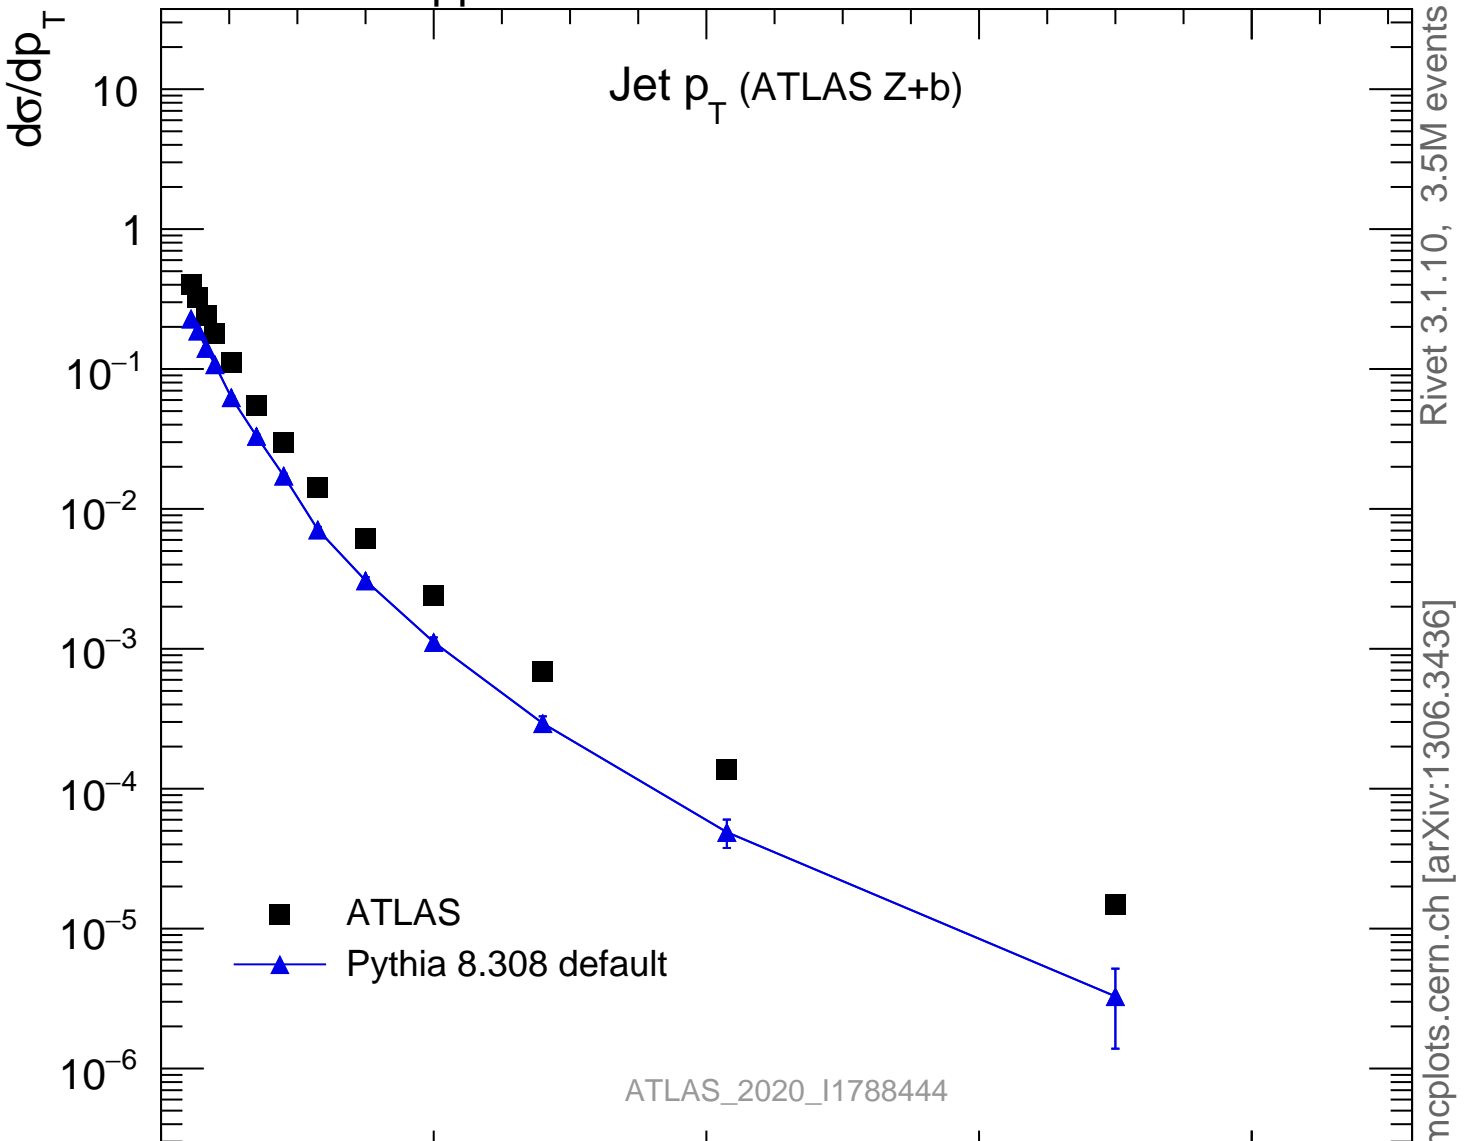

13000 GeV pp

Z+Jet

Rivet 3.1.10, 3.5M events  
mcplots.cern.ch [arXiv:1306.3436]