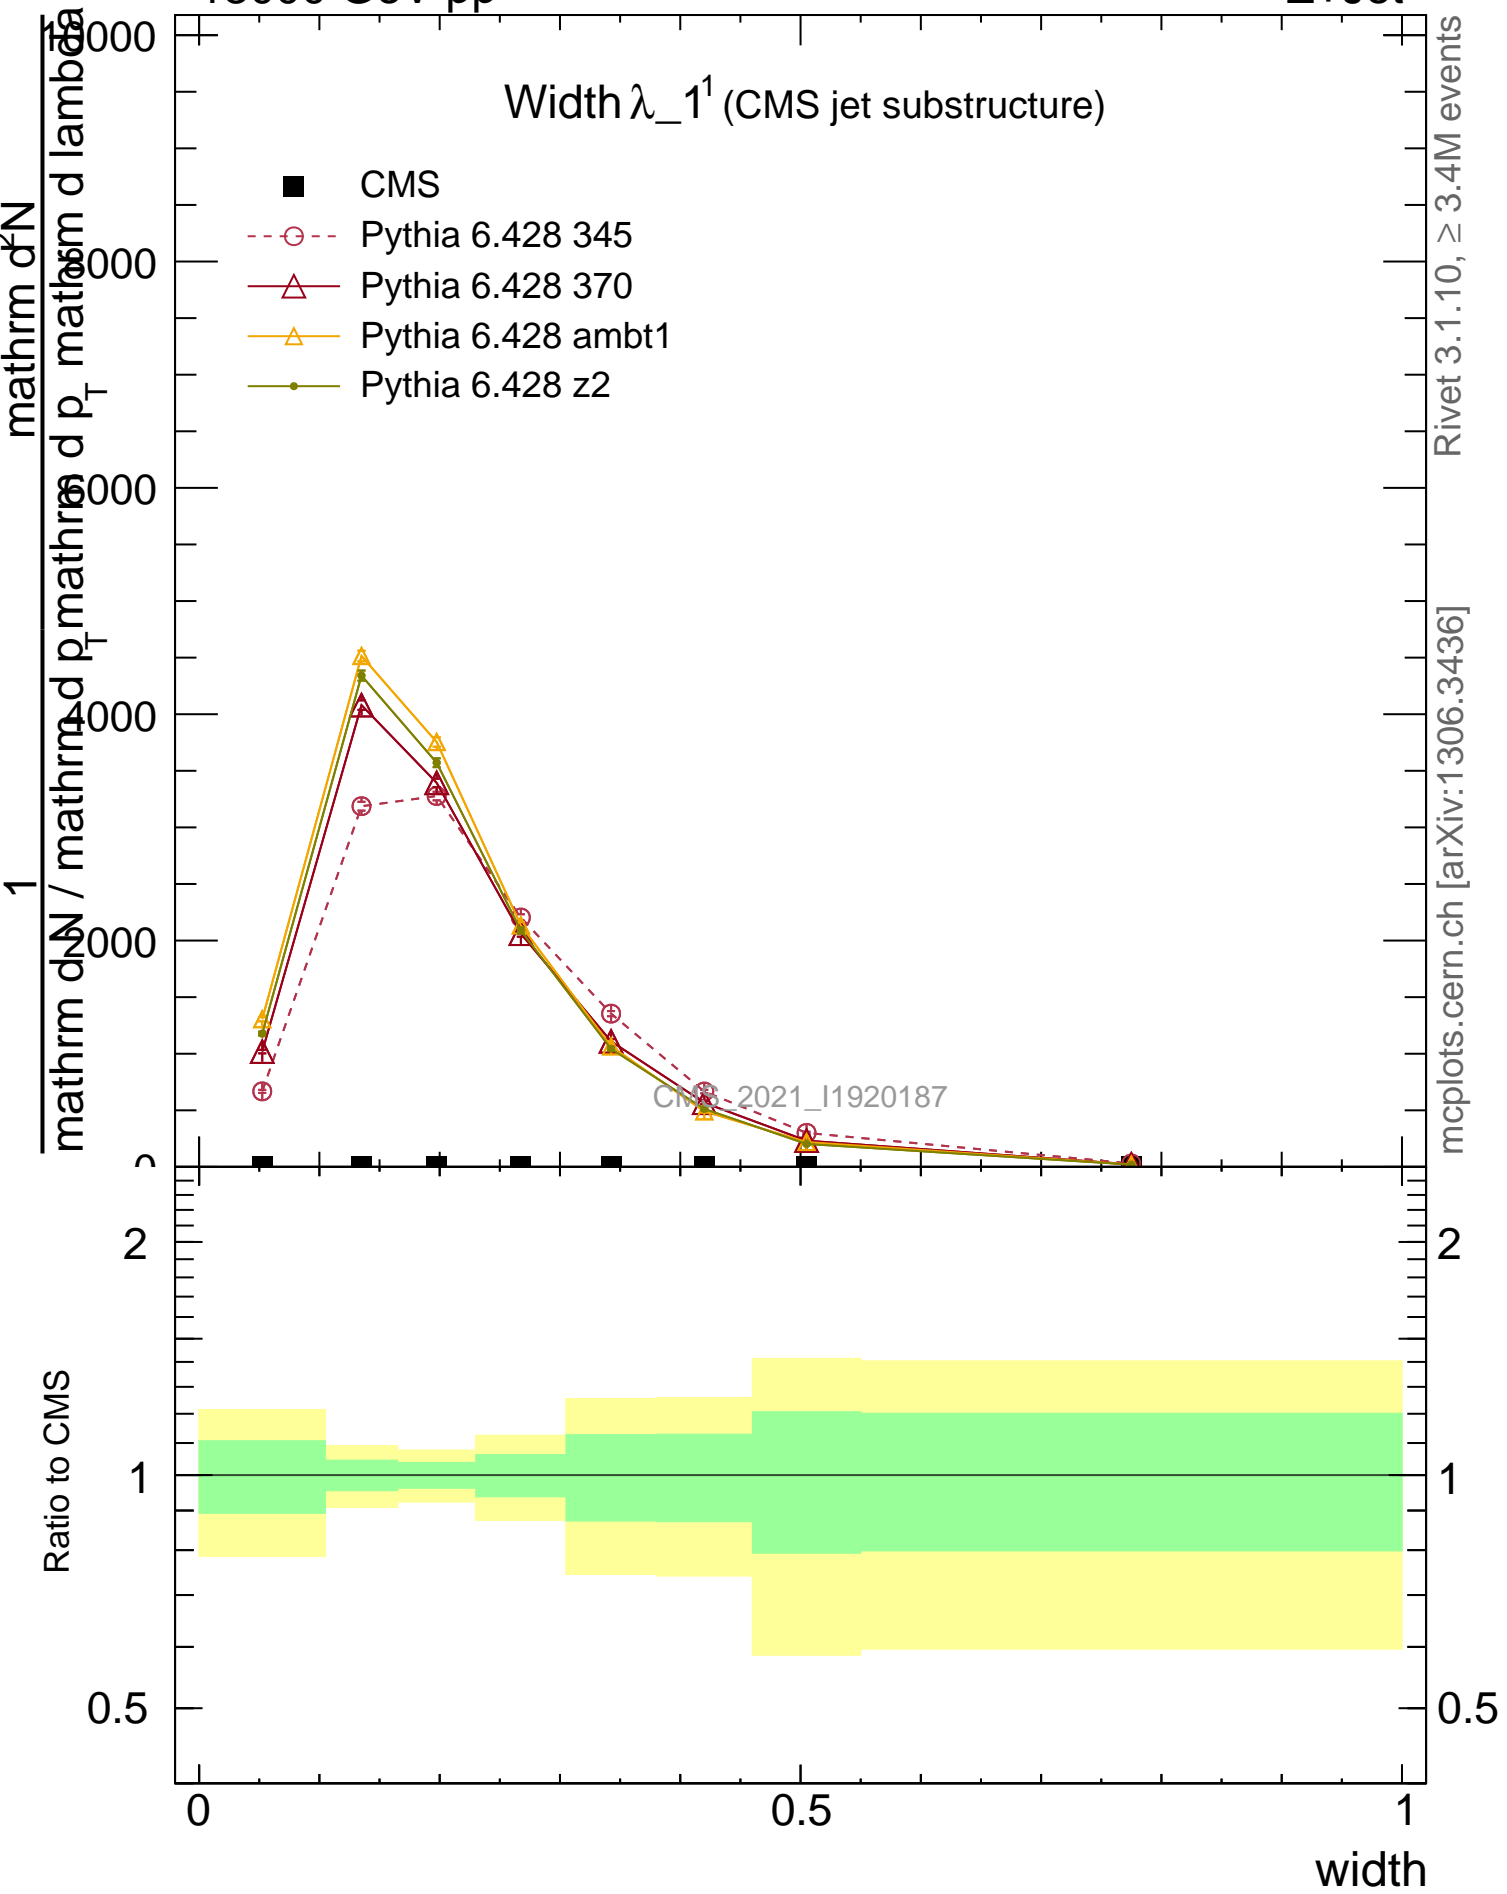

Width  $\lambda_{-1}^1$  (CMS jet substructure)

CMS 2021\_11920187