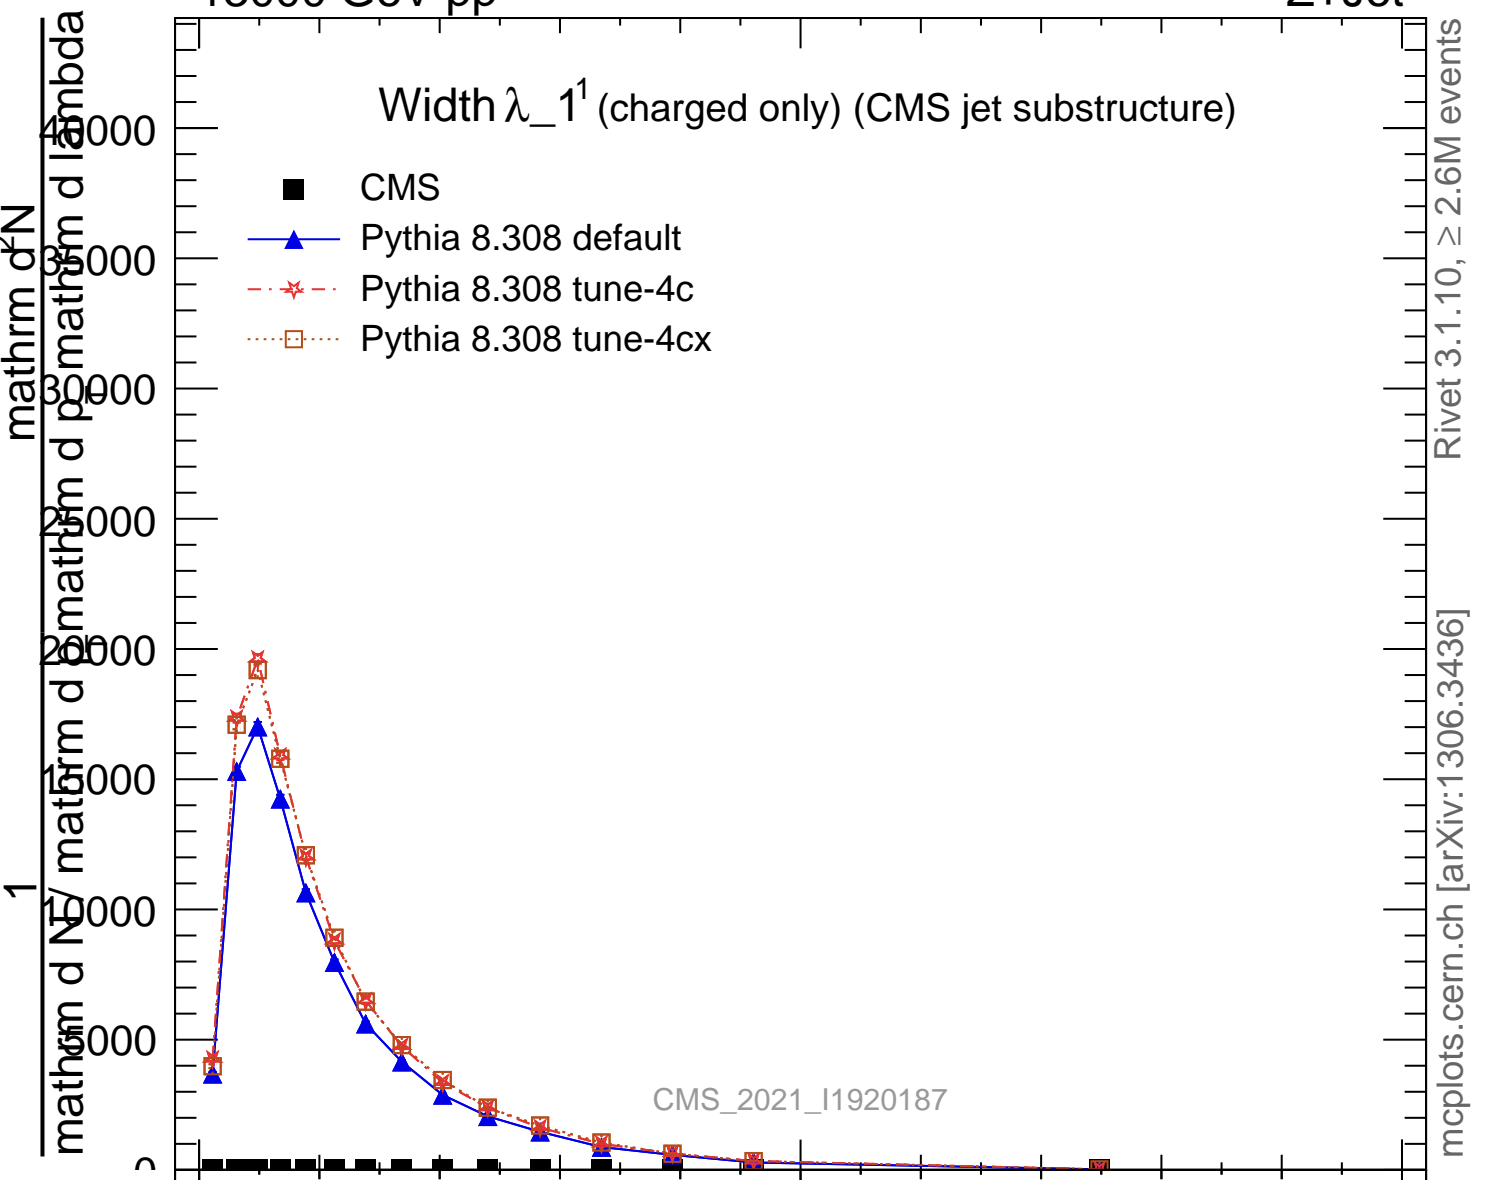

Width  $\lambda_{-1}$  (charged only) (CMS jet substructure)

- CMS
- ▲ Pythia 8.308 default
- ★ Pythia 8.308 tune-4c
- ◻ Pythia 8.308 tune-4cx

CMS\_2021\_I1920187

mcplots.cern.ch [arXiv:1306.3436]

Rivet 3.1.10, ≥ 2.6M events