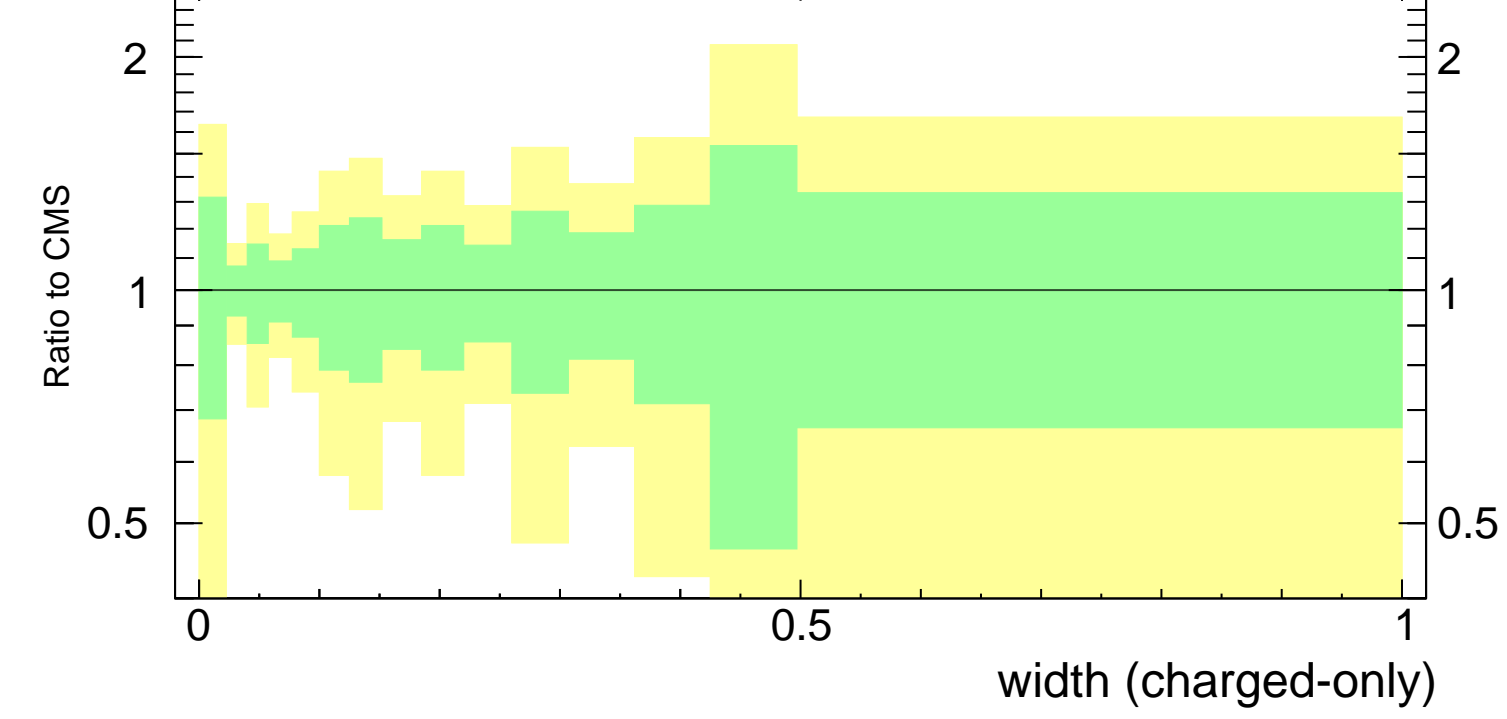

Width  $\lambda_{-1}$  (charged only) (CMS jet substructure)

- CMS
- ▲ Pythia 8.308 default
- ★ Pythia 8.308 tune-4c
- ◻ Pythia 8.308 tune-4cx

CMS\_2021\_I1920187

mcplots.cern.ch [arXiv:1306.3436]

Rivet 3.1.10, ≥ 2.6M events