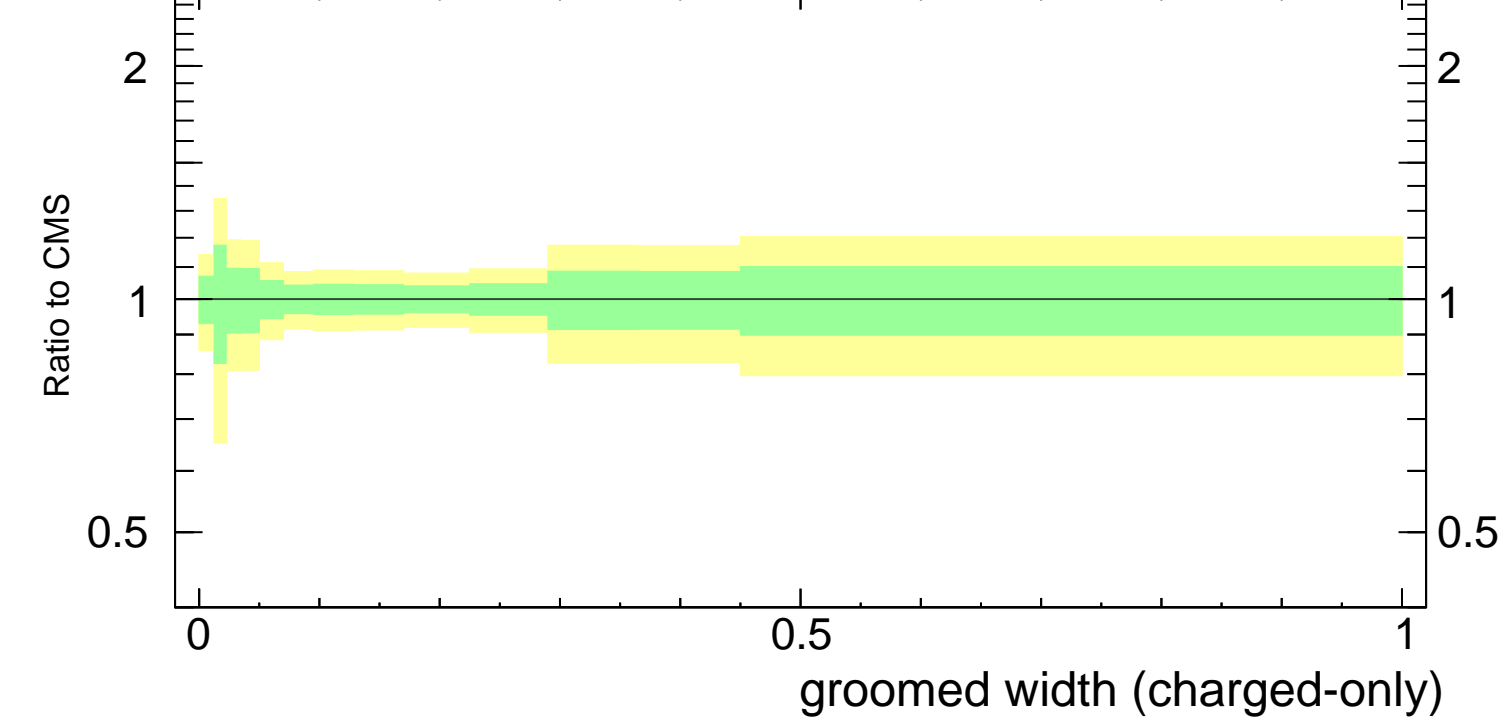

Groomed width λ_{1^1} (charged only) (CMS jet substructure)

- CMS
- - □ Herwig 7.2.1 default
- - ▲ Pythia 8.308 default

CMS_2021_11920187

Rivet 3.1.10, ≥ 3.4M events
mcplots.cern.ch [arXiv:1306.3436]