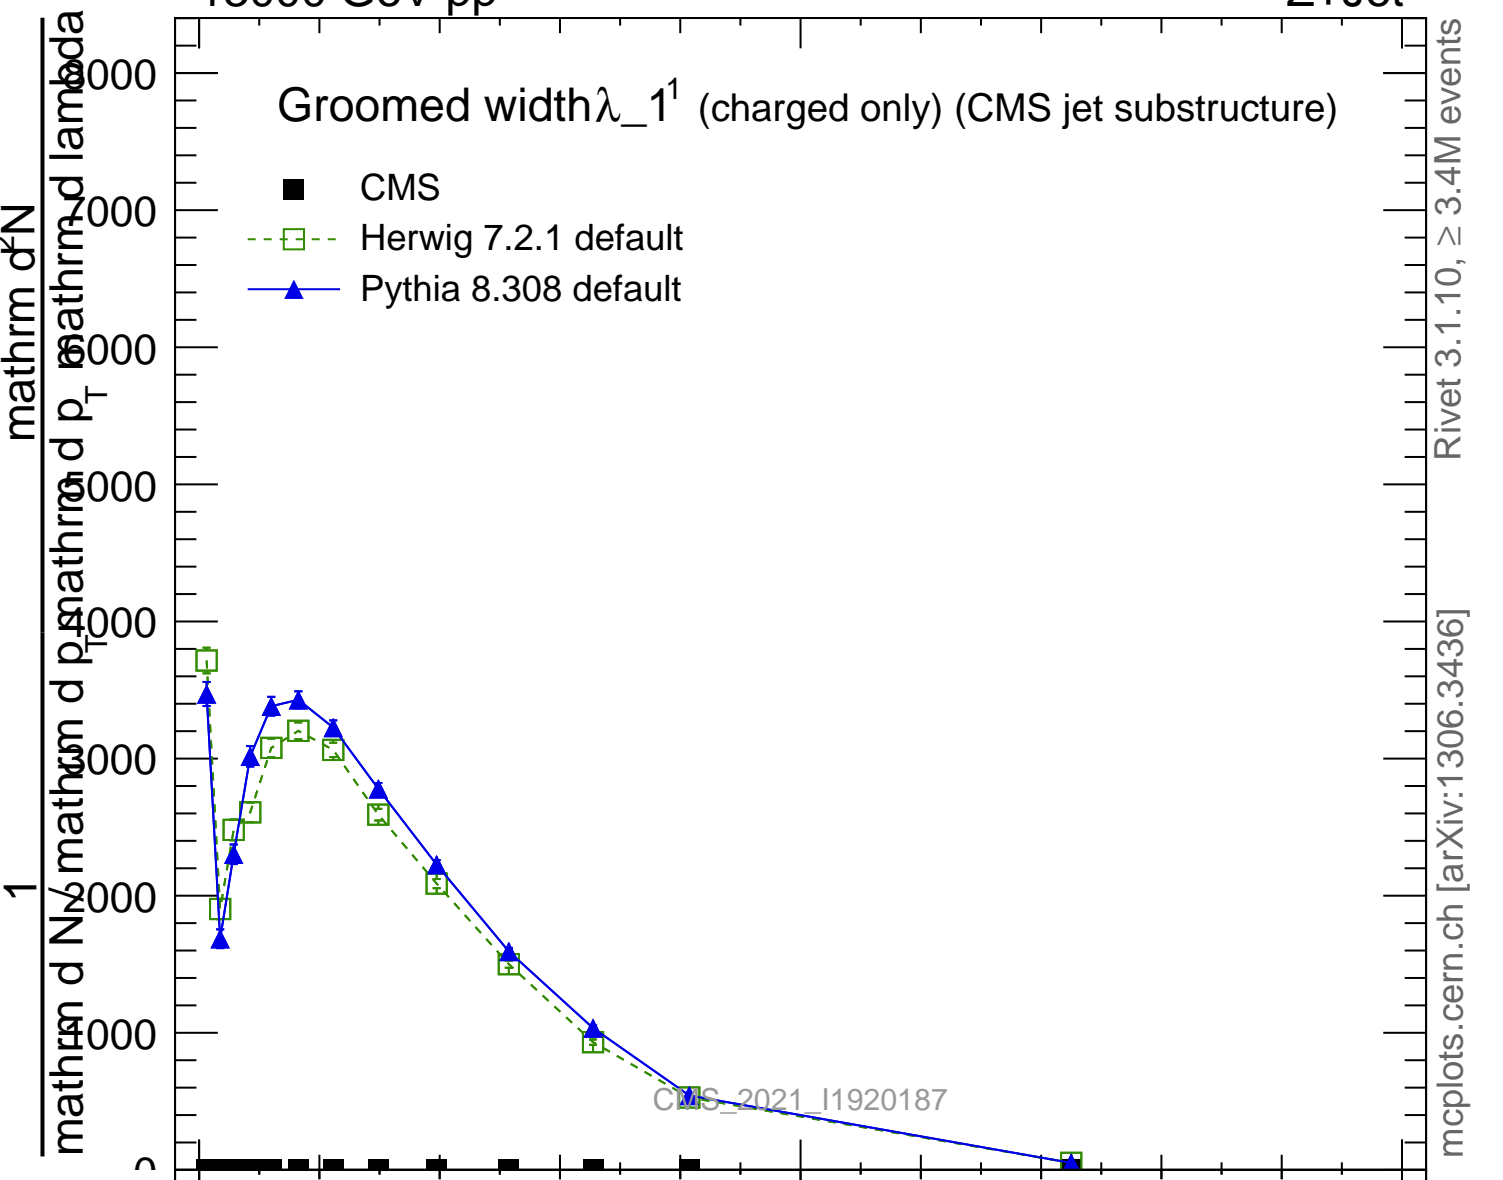

Groomed width λ_{1^1} (charged only) (CMS jet substructure)

- CMS
- - □ Herwig 7.2.1 default
- - ▲ Pythia 8.308 default

CMS_2021_11920187

Rivet 3.1.10, ≥ 3.4M events
mcplots.cern.ch [arXiv:1306.3436]