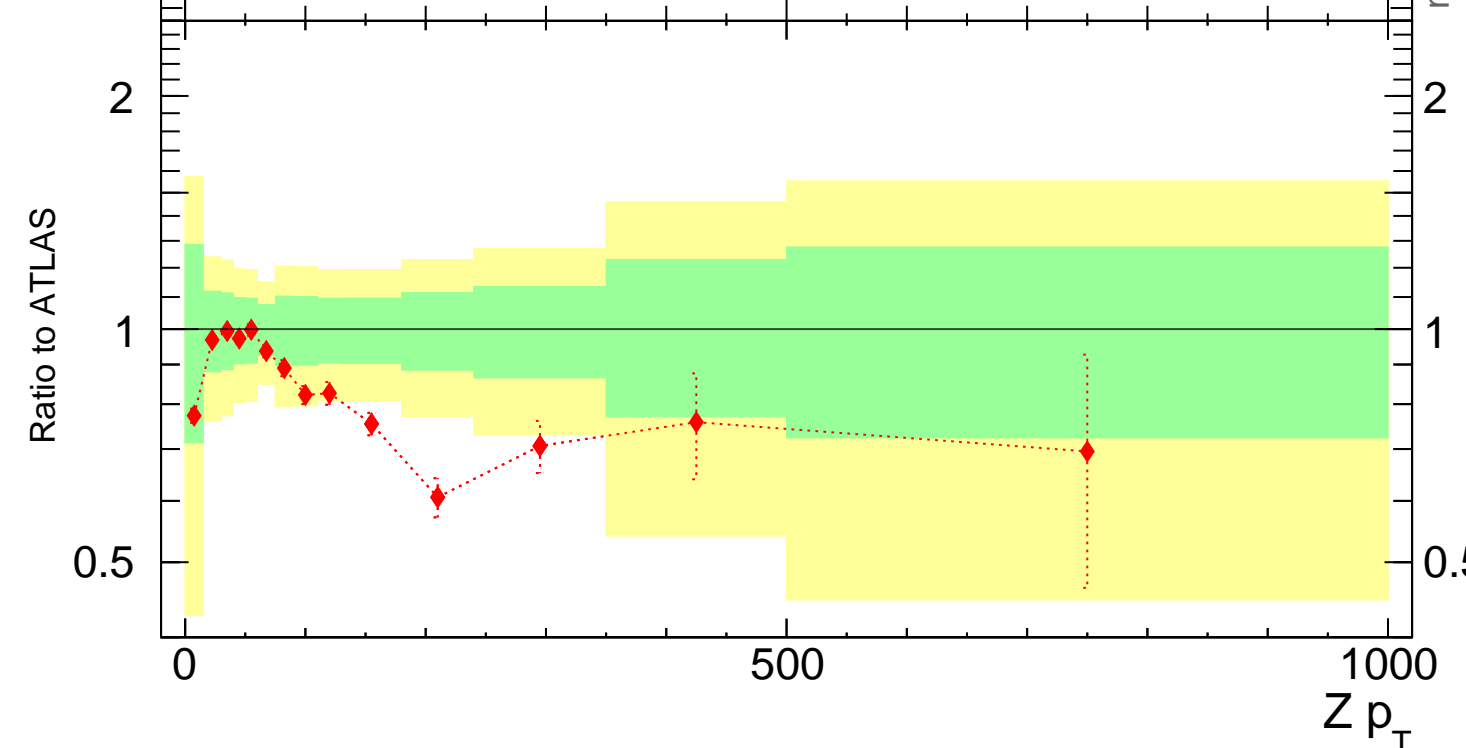

13000 GeV pp

Z+Jet

Rivet 3.1.10, 3M events
mcplots.cern.ch [arXiv:1306.3436]