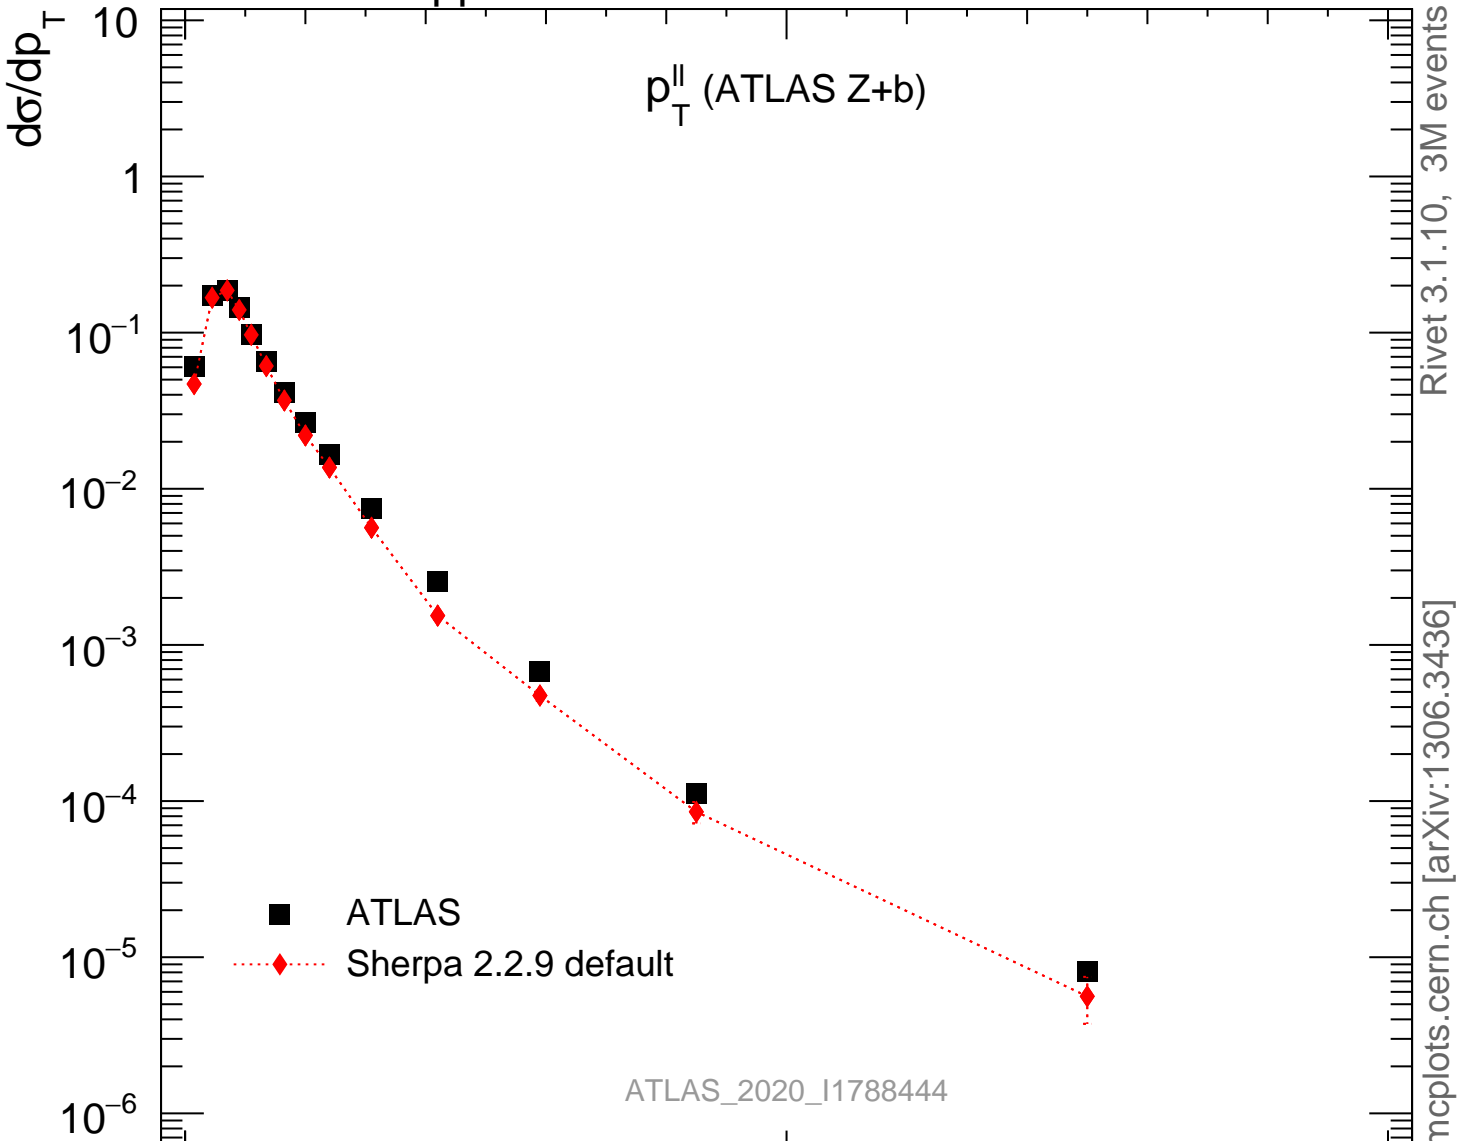

13000 GeV pp

Z+Jet

Rivet 3.1.10, 3M events
mcplots.cern.ch [arXiv:1306.3436]