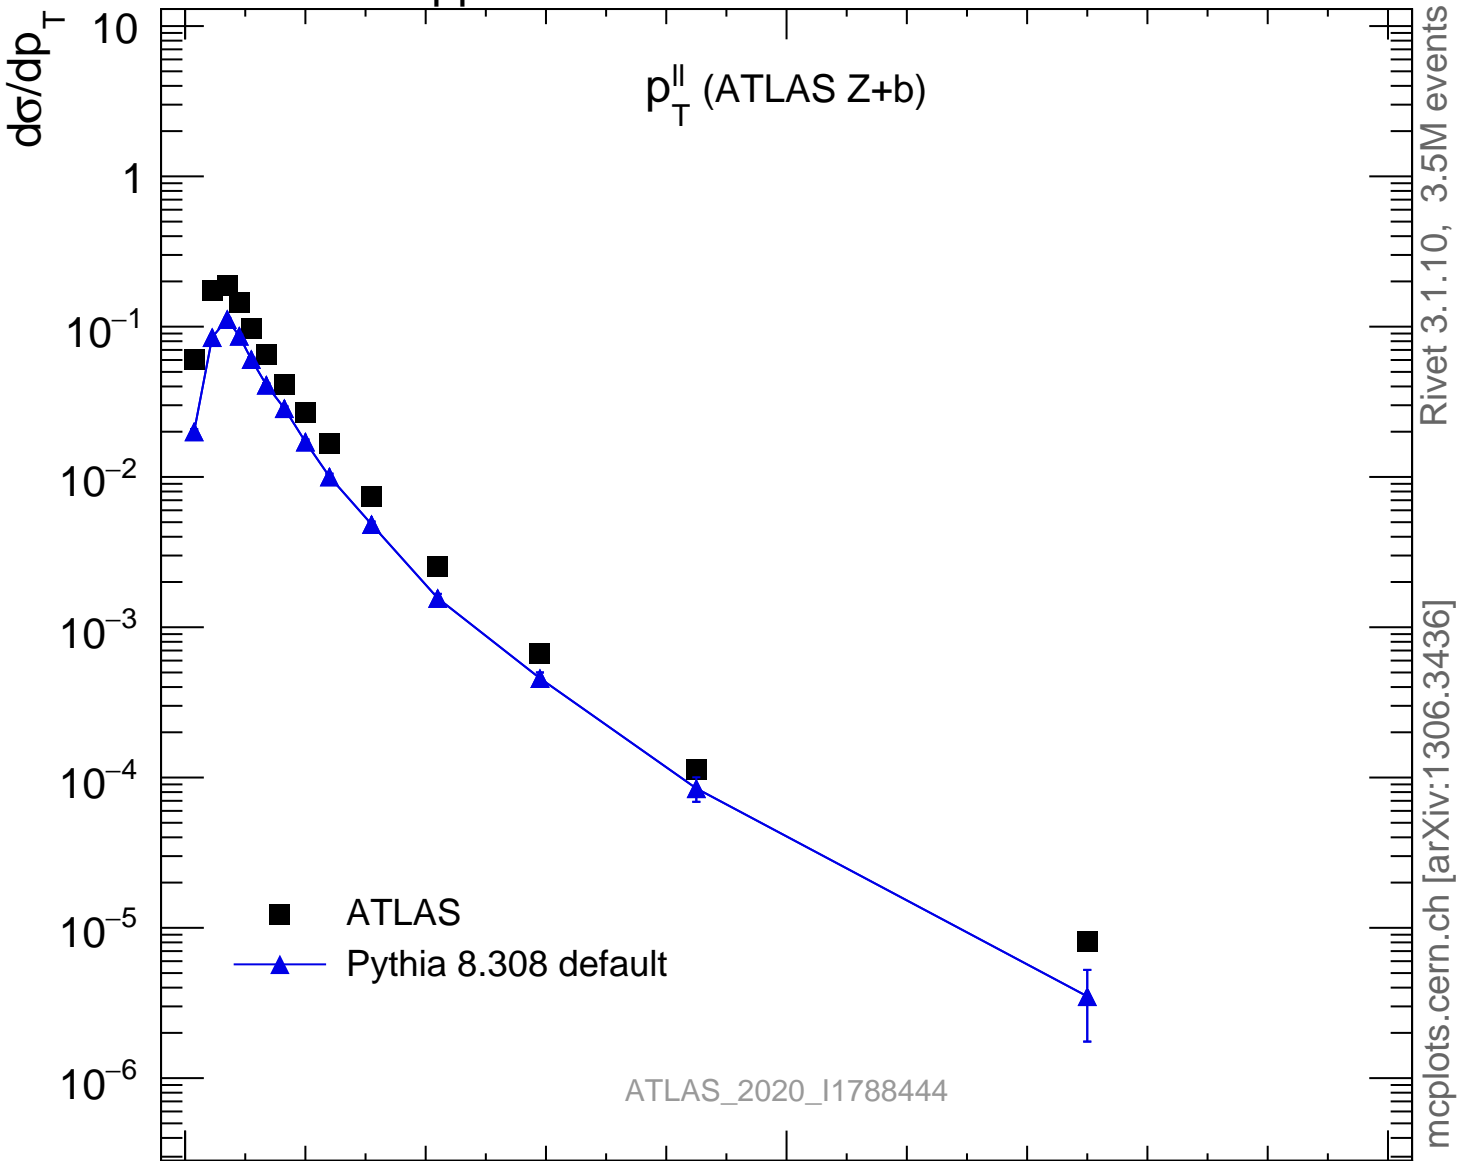

13000 GeV pp

Z+Jet

Rivet 3.1.10, 3.5M events  
mcplots.cern.ch [arXiv:1306.3436]