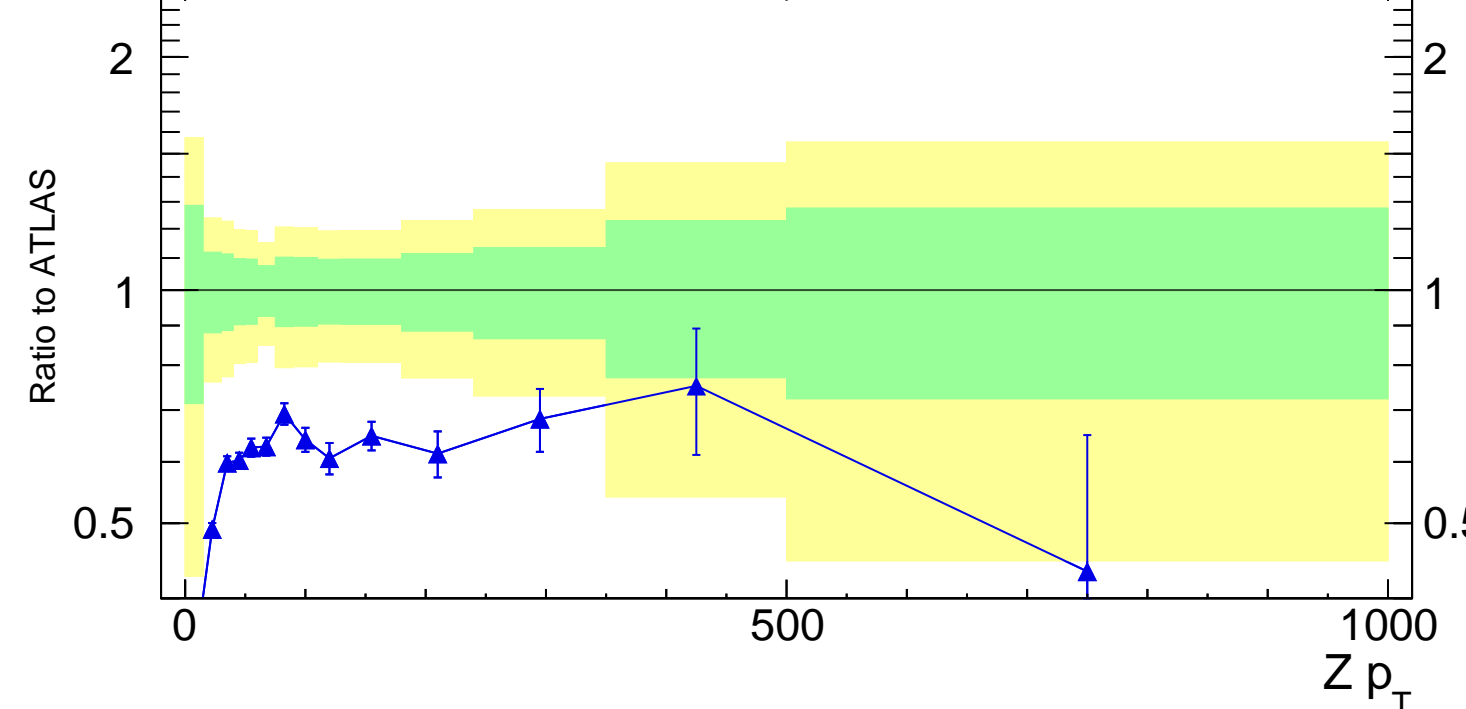

13000 GeV pp

Z+Jet

Rivet 3.1.10, 3.5M events  
mcplots.cern.ch [arXiv:1306.3436]