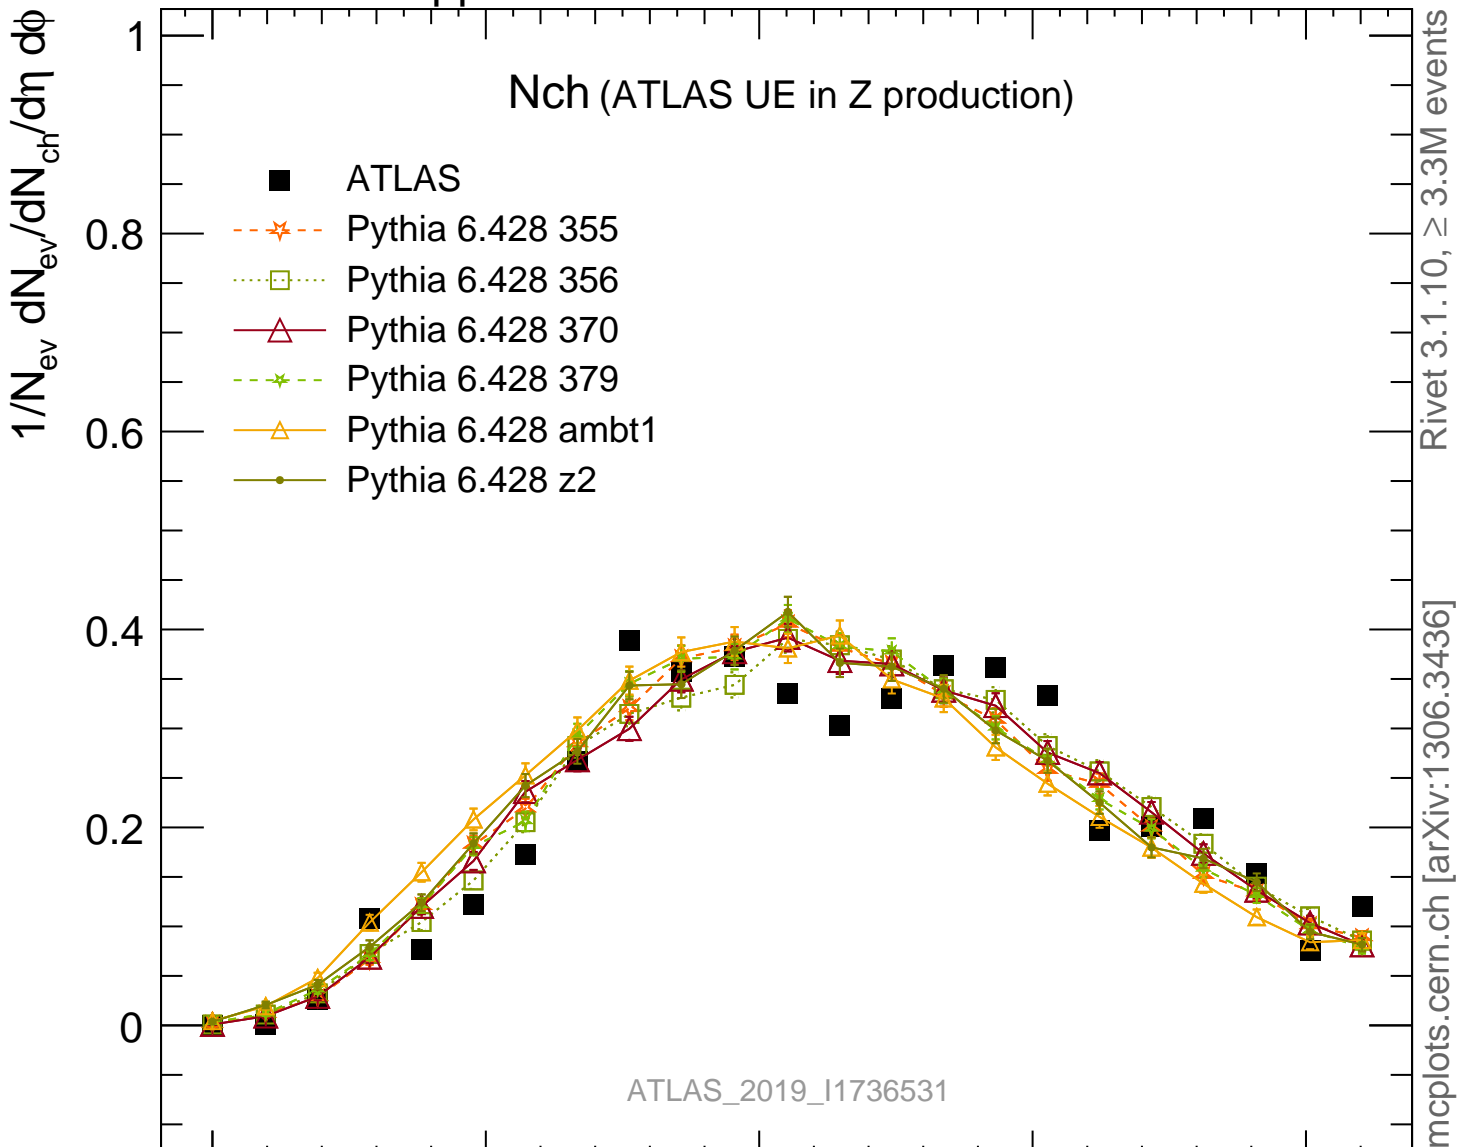

Nch (ATLAS UE in Z production)

Rivet 3.1.10, ≥ 3.3M events

mcplots.cern.ch [arXiv:1306.3436]