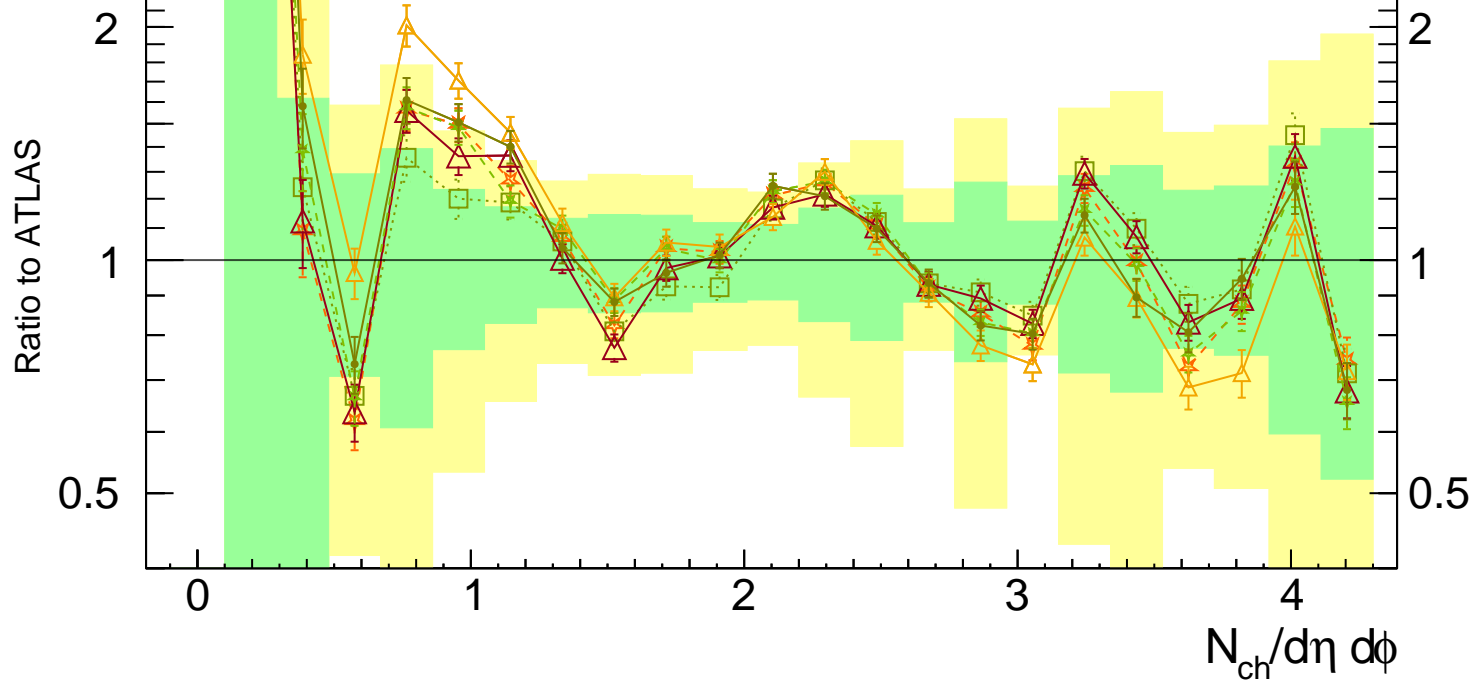

Nch (ATLAS UE in Z production)

Rivet 3.1.10, ≥ 3.3M events

mcplots.cern.ch [arXiv:1306.3436]