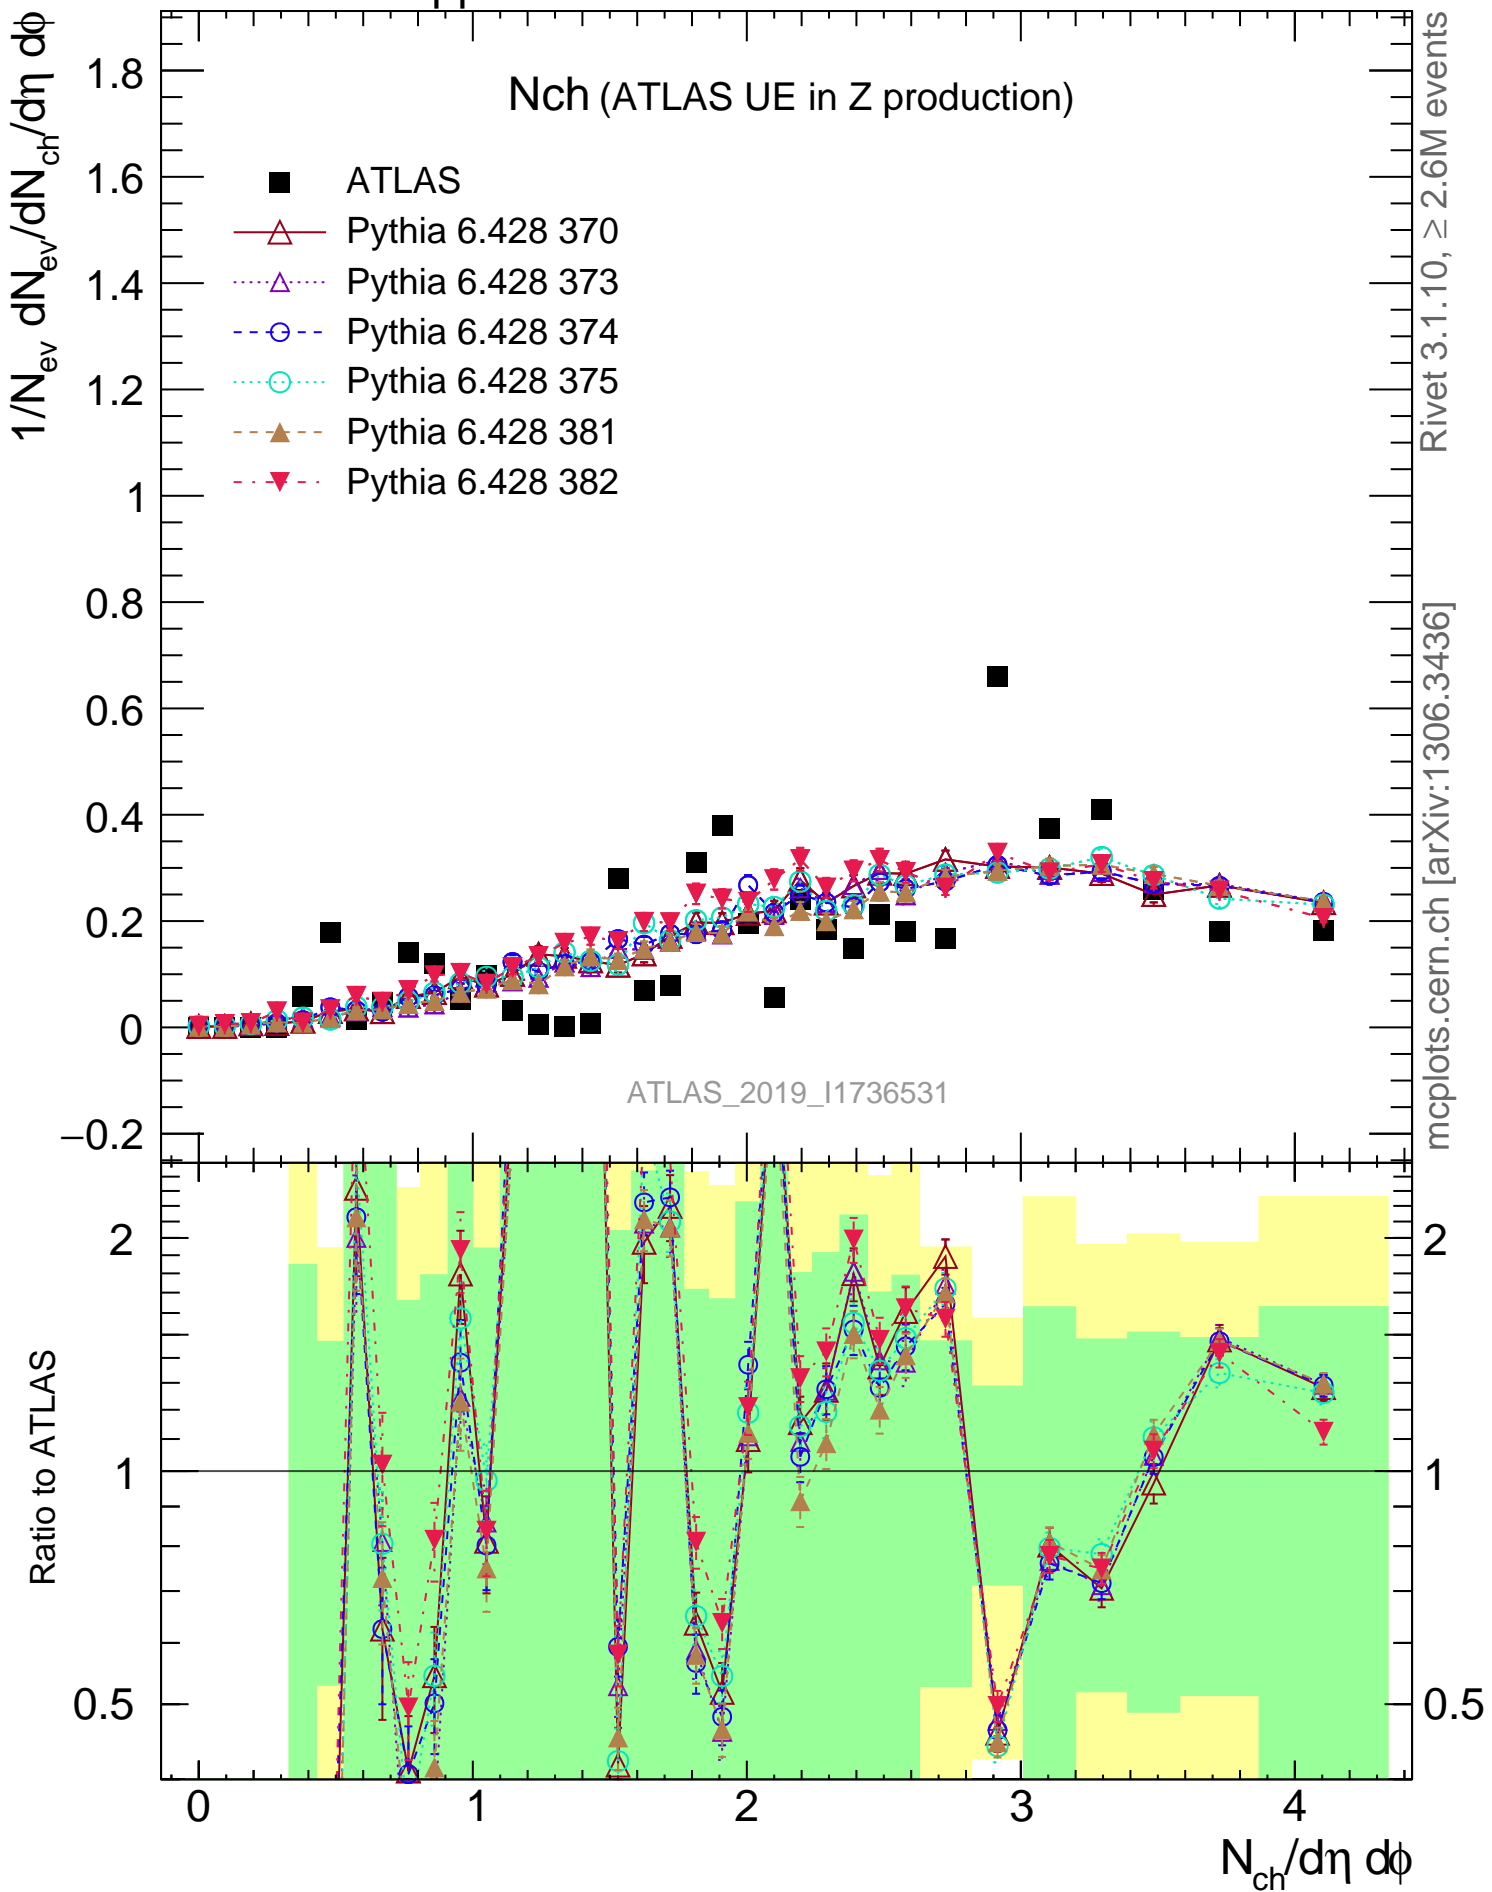

Nch (ATLAS UE in Z production)

Rivet 3.1.10, ≥ 2.6M events

mcplots.cern.ch [arXiv:1306.3436]