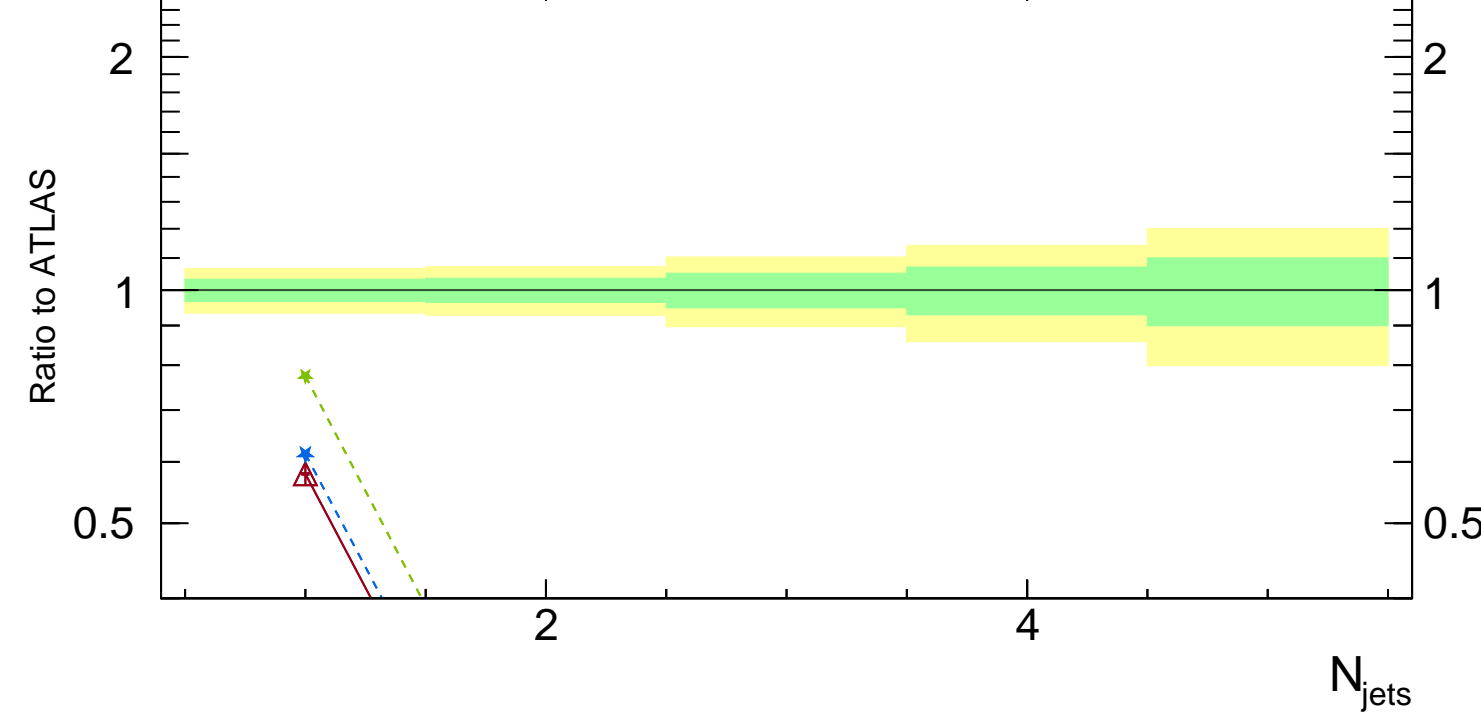

Jet multiplicity (ATLAS Z+jets)

ATLAS\_2022\_I2077570

Rivet 3.1.10, ≥ 3.3M events  
mcplots.cern.ch [arXiv:1306.3436]