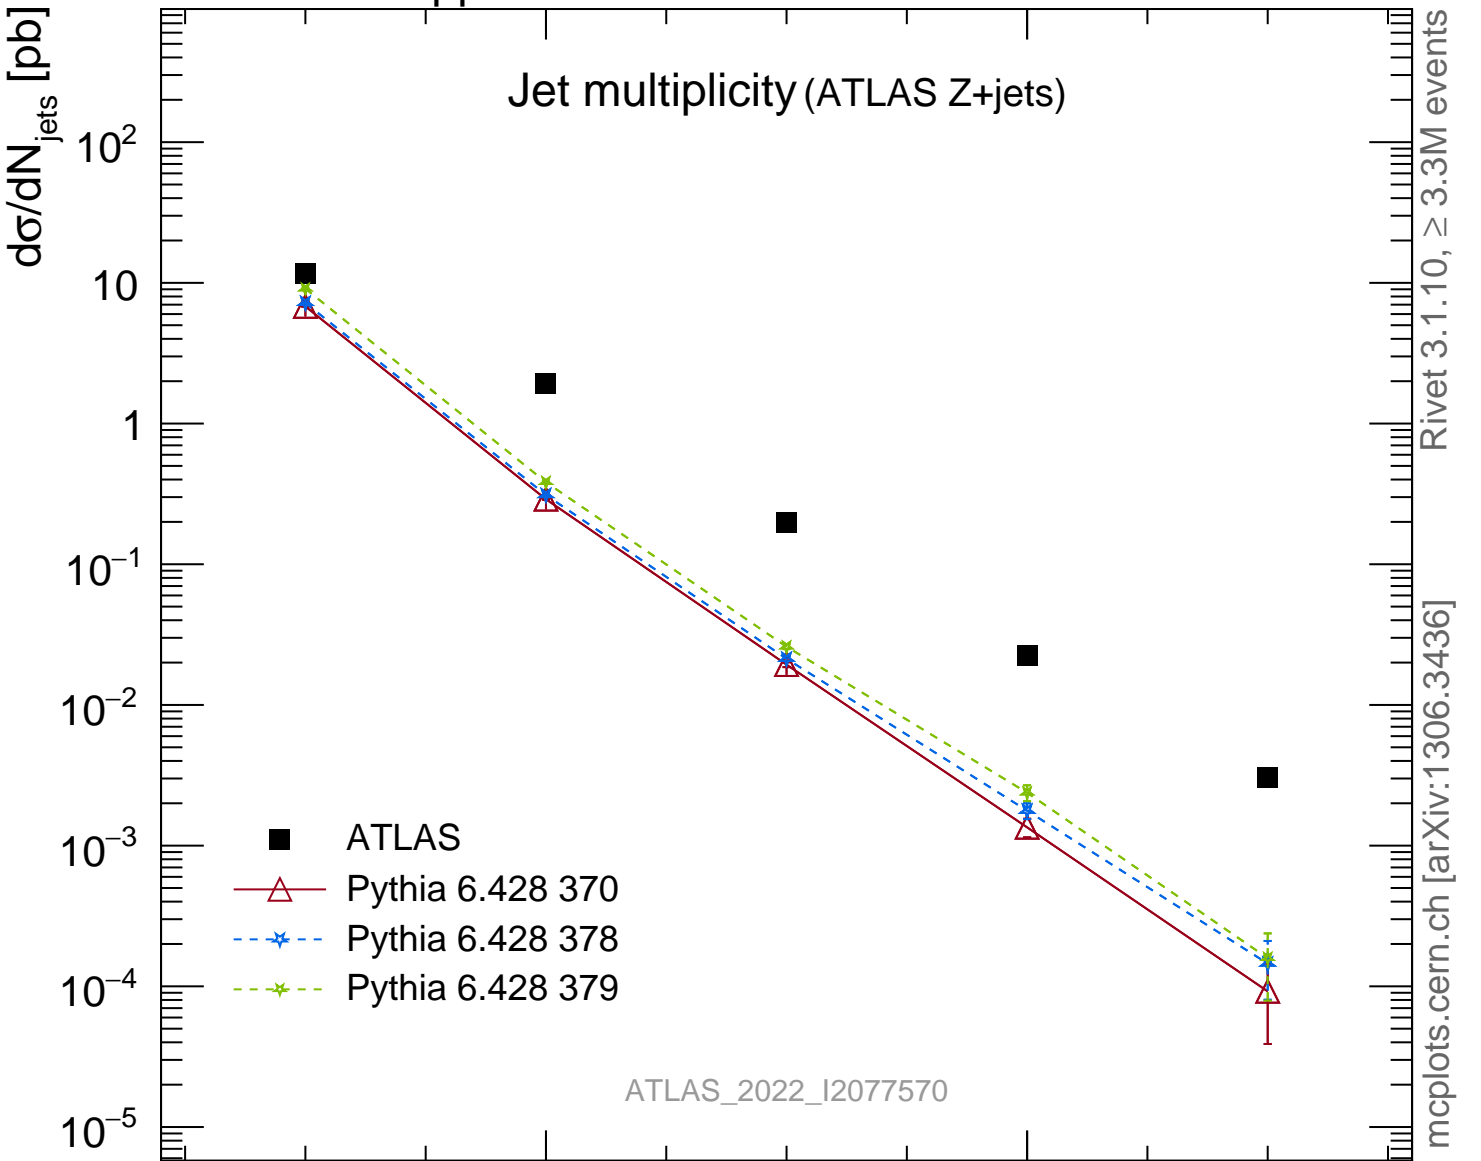

Jet multiplicity (ATLAS Z+jets)

ATLAS\_2022\_I2077570

Rivet 3.1.10, ≥ 3.3M events  
mcplots.cern.ch [arXiv:1306.3436]